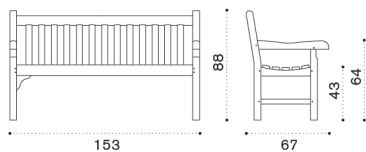

Notting hill

Bench

Item	Description
NHPAT5	Pickled teak
NHPAT1	Teak
NHPAM3	Mahogany Ostuni white
NHPAM2	Mahogany Pantelleria blue
NHPAM4	Mahogany Langhe green
NHPAM6	Mahogany Lipari grey
NHCUPAA1	2 Cushions, ivory D 48 L 72 H 6
NHCUPAAW28	2 Cushions, black stone D 48 L 72 H 6
NHCUPAA29	2 Cushions, cherry red D 48 L 72 H 6
NHCUPAAW39	2 Cushions, espresso D 48 L 72 H 6
COVER413	Rain cover 155 x 69 h88

→ 21 | 1 box 72X160X26H 30 Kg + 1 box cushion 50X76X15H 4 Kg