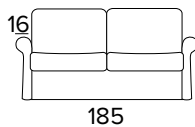

Standard electro-welded bed base with elastic belts on the seats area and optional slatted base

Frame with tube 30

Oven baked epoxy resin

Completely removable cover sofa

Decò pillows as an option

Standard mattress Engel in expanded polyurethane density 30kg/m³, covered with 100% polyester fabric.
Mattress thickness: 17cm

DIVANO FISSO 2 POSTI
2 SEATER FIXED SOFA

DIVANO LETTO 2 POSTI
2 SEATER SOFA BED

MATERASSO / MATTRESS
CM 120x196 / H 17

DIVANO FISSO 3 POSTI
3 SEATER FIXED SOFA

DIVANO LETTO 3 POSTI
3 SEATER SOFA BED

MATERASSO / MATTRESS
CM 140x196 / H 17

DIVANO FISSO MAXI
MAXI SEATER FIXED SOFA

DIVANO LETTO MAXI
MAXI SEATER SOFA BED

MATERASSO / MATTRESS
CM 160x196 / H 17

OPZIONE POGGIATESTA (MOD. MAGIC)
HEADREST OPTION (MOD. MAGIC)

OPZIONE CUSCINO DECÒ
DECÒ PILLOW OPTION