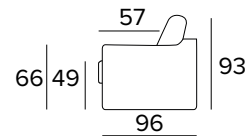

Standard electro-welded bed base with elastic belts on the seats area and optional slatted base

Frame with tube 30

Oven baked epoxy resin

Completely removable cover sofa

Decò pillows as an option

Standard mattress Engel in expanded polyurethane density 30kg/m³, covered with 100% polyester fabric.
Mattress thickness: 17cm

DIVANO FISSO 2 POSTI
2 SEATER FIXED SOFA

DIVANO LETTO 2 POSTI
2 SEATER SOFA BED

MATERASSO / MATTRESS
CM 120x196 / H 17

DIVANO FISSO 3 POSTI
3 SEATER FIXED SOFA

DIVANO LETTO 3 POSTI
3 SEATER SOFA BED

MATERASSO / MATTRESS
CM 140x196 / H 17