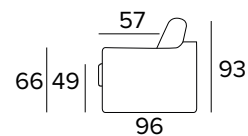

Standard electro-welded bed base with elastic belts on the seats area and optional slatted base

Frame with tube 30

Oven baked epoxy resin

Completely removable cover sofa

Decò pillows as an option

Standard mattress Engel in expanded polyurethane density 30kg/m³, covered with 100% polyester fabric.
Mattress thickness: 17cm

DIVANO FISSO 2 POSTI
2 SEATER FIXED SOFA

DIVANO LETTO 2 POSTI
2 SEATER SOFA BED

MATERASSO / MATTRESS
CM 120x196 / H 17

DIVANO FISSO 3 POSTI
3 SEATER FIXED SOFA

DIVANO LETTO 3 POSTI
3 SEATER SOFA BED

MATERASSO / MATTRESS
CM 140x196 / H 17