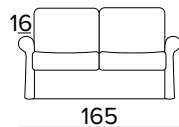

Backrest with cushion storage in expanded polyurethane density 18 Kg/m³ covered with 200g resin treated fabric

Wooden part made with ecological wooden panels

Mechanism Otello Big

Fold mechanism allowing the opening of the sofa in just one rotation maintaining seats and back cushions attached to the bed base.

Standard electro-welded bed base with elastic belts on the seats area and optional slatted base

Frame with tube 30

Oven baked epoxy resin

Completely removable cover sofa

Decò pillows as an option

Standard mattress Engel in expanded polyurethane density 30kg/m³, covered with 100% polyester fabric.
Mattress thickness: 17cm

DIVANO FISSO 2 POSTI
2 SEATER FIXED SOFA

DIVANO LETTO 2 POSTI
2 SEATER SOFA BED

MATERASSO / MATTRESS
CM 120x196 / H 17

DIVANO FISSO 3 POSTI
3 SEATER FIXED SOFA

DIVANO LETTO 3 POSTI
3 SEATER SOFA BED

MATERASSO / MATTRESS
CM 140x196 / H 17

DIVANO FISSO MAXI
MAXI SEATER FIXED SOFA

DIVANO LETTO MAXI
MAXI SEATER SOFA BED

MATERASSO / MATTRESS
CM 160x196 / H 17

OPZIONE POGGIATESTA (MOD. MAGIC)
HEADREST OPTION (MOD. MAGIC)

OPZIONE CUSCINO DECÒ
DECÒ PILLOW OPTION