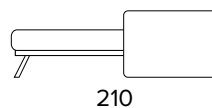

DIVANO LETTO 2 POSTI
2 SEATER SOFA BED

MATERASSO / MATTRESS
CM 120x196 / H 17