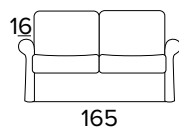

Backrest with cushion storage in expanded polyurethane density 18 Kg/m³ covered with 200g resin treated fabric

Wooden part made with ecological wooden panels

Mechanism Otello Big

Fold mechanism allowing the opening of the sofa in just one rotation maintaining seats and back cushions attached to the bed base.

Standard electro-welded bed base with elastic belts on the seats area and optional slatted base

Frame with tube 30

Oven baked epoxy resin

Completely removable cover sofa

Decò pillows as an option

Standard mattress Engel in expanded polyurethane density 30kg/m³, covered with 100% polyester fabric.
Mattress thickness: 17cm

DIVANO FISSO 2 POSTI
2 SEATER FIXED SOFA

DIVANO LETTO 2 POSTI
2 SEATER SOFA BED

MATERASSO / MATTRESS
CM 120x196 / H 17

DIVANO FISSO 3 POSTI
3 SEATER FIXED SOFA

DIVANO LETTO 3 POSTI
3 SEATER SOFA BED

MATERASSO / MATTRESS
CM 140x196 / H 17