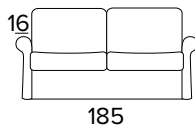

Standard electro-welded bed base with elastic belts on the seats area and optional slatted base

Frame with tube 30

Oven baked epoxy resin

Completely removable cover sofa

Decò pillows as an option

Standard mattress Engel in expanded polyurethane density 30kg/m³, covered with 100% polyester fabric.
Mattress thickness: 17cm

DIVANO FISSO 2 POSTI
2 SEATER FIXED SOFA

DIVANO LETTO 2 POSTI
2 SEATER SOFA BED

MATERASSO / MATTRESS
CM 120x196 / H 17

DIVANO FISSO 3 POSTI
3 SEATER FIXED SOFA

DIVANO LETTO 3 POSTI
3 SEATER SOFA BED

MATERASSO / MATTRESS
CM 140x196 / H 17

DIVANO FISSO MAXI
MAXI SEATER FIXED SOFA

DIVANO LETTO MAXI
MAXI SEATER SOFA BED

MATERASSO / MATTRESS
CM 160x196 / H 17

OPZIONE POGGIATESTA (MOD. MAGIC)
HEADREST OPTION (MOD. MAGIC)

OPZIONE CUSCINO DECÒ
DECÒ PILLOW OPTION