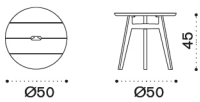

Knit

Round coffee table Ø50

Item	Description
KNTCTT1	Teak
KNTCTT5	Pickled teak
COVER126	Rain cover Ø 52 h43

→ 4 | 1 box 54X54X49H 7 Kg

Dining chair

KNSET1R70	Teak + rope lava grey
KNSET5R71	Pickled teak + rope light grey
COVER127	Rain cover 55 x 62 h73