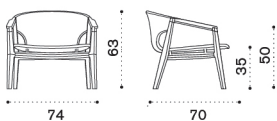

Armchair

→ 21 | 1 box 86X87X96H 32,5 Kg

- KNPLH1T1R70
- KNPLH1T5R71

Teak + rope lava grey
Pickled teak + rope light grey

- KNCUPLH1PP51
- KNCUPLH1PP50
- KNCUPLH1PP52
- COVER513

Cushions, (seat+back) Lava
Cushions, (seat+back) Corda
Cushions, (seat+back) Chess
Rain cover 86 x 86 h67

Lumbar cushion

- KNCUDCM1PP53
- KNCUDCM2PP53

Lumbar, 46x27, red diamonds
n. 2 lumbar, 74x27, red diamonds

→ 1 - 0,5

Lounge armchair

→ 9 | 1 box 73X93X68H 18 Kg

- KNPLT1R70
- KNPLT5R71

Teak + rope lava grey
Pickled teak + rope light grey