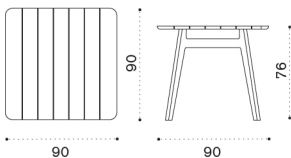

→ 17 4 | 1 box 112X98X20H 21,5 Kg