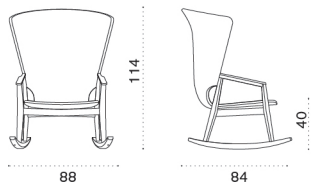

Rocking armchair

→ 18 | 1 box 90X109X110H 31 Kg

KNPLH2RKT1R70	Teak + rope lava grey
KNPLH2RKT5R71	Pickled teak + rope light grey
KNCULBPLAW28	Cushion, lumbar, black stone
KNCULBPLAW24	Cushion, lumbar, nature grey
KNCULBPLPP53	Cushion, lumbar, red diamonds
COVER132	Rain cover 89 x 79 h109

Footstool

→ 5 | 1 box 54X67X40H 7 Kg

KNFTT1R70	Teak + rope lava grey
KNFTT5R71	Pickled teak + rope light grey
COVER133	Rain cover 65 x 50 h34