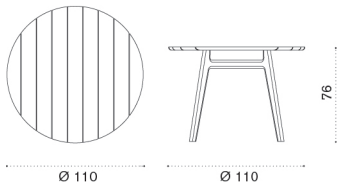

 KNTPT1	Teak
 KNTPT5	Pickled teak
 COVER124	Rain cover 91 x 91 h74

 → 17  4  |  1 box 112X98X20H 21,5 Kg

Knit

Design: Patrick Norguet

Round dining table Ø110

→ 27 5 | 1 box 115X115X20H 32 Kg

Item

- KNTPTT1
- KNTPTT5

Description

Teak
Pickled teak

- COVER305

Rain cover Ø112 h76

Rectangular dining table 200x100

→ 70 6-8 | 1 box 113X213X38H 105 Kg

- KNTPRM1T1
- KNTPRM1T5

Teak
Pickled teak