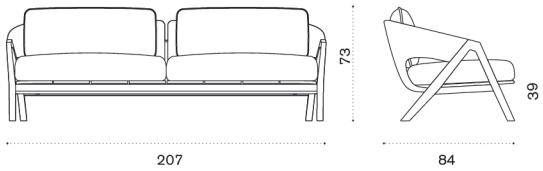

Polypropylene
Corda

Polypropylene
Black and
White Chess

Polypropylene
Red
Diamonds

Rain cover

Ethi-Care

Knit

3 seater sofa

→ 41 | 1 box 101X211X96H 61 Kg