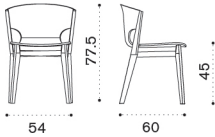

Footstool

→ 5 | 1 box 54X67X40H 7 Kg

KNFTT1R70	Teak + rope lava grey
KNFTT5R71	Pickled teak + rope light grey
COVER133	Rain cover 65 x 50 h34

Rectangular coffee table 137x75

→ 17 | 1 box 83X146X14H 20 Kg

KNTCRM1T1	Teak
KNTCRM1T5	Pickled teak
COVER130	Rain cover 138 x 76 h29

Knit

Round coffee table Ø50

Item	Description
 KNTCTT1	Teak
 KNTCTT5	Pickled teak
 COVER126	Rain cover Ø 52 h43

 → 4 |  1 box 54X54X49H 7 Kg

Dining chair

  KNSET1R70	Teak + rope lava grey
  KNSET5R71	Pickled teak + rope light grey
 COVER127	Rain cover 55 x 62 h73

 → 6,5  |  1 box 56X70X95H 15 Kg  → 2

Dining armchair

  KNPDT1R70	Teak + rope lava grey
  KNPDT5R71	Pickled teak + rope light grey
 COVER128	Rain cover 63 x 62 h73

 → 7  |  1 box 67X74X109H 20 Kg  → 2

Square dining table 90x90

 KNTPT1	Teak
 KNTPT5	Pickled teak
 COVER124	Rain cover 91 x 91 h74

 → 17  4  |  1 box 112X98X20H 21,5 Kg

Knit

Design: Patrick Norguet

Round dining table Ø110

→ 27 5 | 1 box 115X115X20H 32 Kg

Item

- KNTPTT1
- KNTPTT5