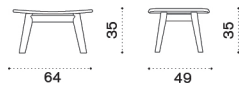

→ 5 | 1 box 54X67X40H 7 Kg

KNFTT1R70	Teak + rope lava grey
KNFTT5R71	Pickled teak + rope light grey
COVER133	Rain cover 65 x 50 h34

Rectangular coffee table 137x75