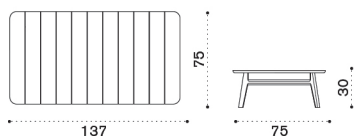

→ 17 | 1 box 83X146X14H 20 Kg

KNTCRM1T1	Teak
KNTCRM1T5	Pickled teak
COVER130	Rain cover 138 x 76 h29