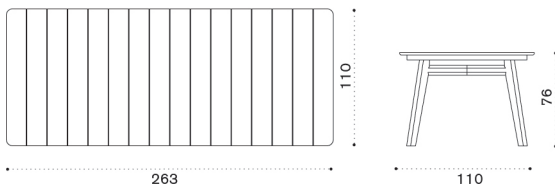

→ 95 10 | 1 box 128X283X38H 125 Kg

- KNTPRM2T1
- KNTPRM2T5

Teak
Pickled teak

- COVER220

Rain cover 264 x 111 h75