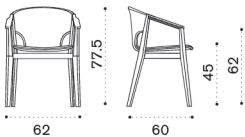

Footstool

→ 5 | 1 box 54X67X40H 7 Kg

KNFTT1R70	Teak + rope lava grey
KNFTT5R71	Pickled teak + rope light grey
COVER133	Rain cover 65 x 50 h34

Rectangular coffee table 137x75

→ 17 | 1 box 83X146X14H 20 Kg

KNTCRM1T1	Teak
KNTCRM1T5	Pickled teak
COVER130	Rain cover 138 x 76 h29

Knit

Round coffee table Ø50

Item	Description
 KNTCTT1	Teak
 KNTCTT5	Pickled teak
 COVER126	Rain cover Ø 52 h43

 → 4 |  1 box 54X54X49H 7 Kg

Dining chair

  KNSET1R70	Teak + rope lava grey
  KNSET5R71	Pickled teak + rope light grey
 COVER127	Rain cover 55 x 62 h73

 → 6,5  |  1 box 56X70X95H 15 Kg  → 2

Dining armchair

  KNPDT1R70	Teak + rope lava grey
  KNPDT5R71	Pickled teak + rope light grey
 COVER128	Rain cover 63 x 62 h73

 → 7  |  1 box 67X74X109H 20 Kg  → 2

Square dining table 90x90

 KNTPT1	Teak
 KNTPT5	Pickled teak
 COVER124	Rain cover 91 x 91 h74

 → 17  4  |  1 box 112X98X20H 21,5 Kg

Knit

Design: Patrick Norguet

Round dining table Ø110

→ 27 5 | 1 box 115X115X20H 32 Kg

Item

- KNTPTT1
- KNTPTT5