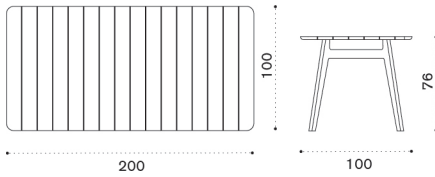

 KNTPT1	Teak
 KNTPT5	Pickled teak
 COVER124	Rain cover 91 x 91 h74

 → 17  4  |  1 box 112X98X20H 21,5 Kg

Knit

Design: Patrick Norguet

Round dining table Ø110

→ 27 5 | 1 box 115X115X20H 32 Kg

Item

- KNTPTT1
- KNTPTT5

Description

Teak
Pickled teak

- COVER305

Rain cover Ø112 h76

Rectangular dining table 200x100

→ 70 6-8 | 1 box 113X213X38H 105 Kg

- KNTPRM1T1
- KNTPRM1T5

Teak
Pickled teak