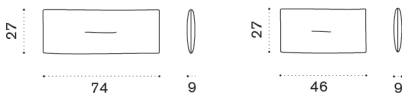

Armchair

→ 21 | 1 box 86X87X96H 32,5 Kg

- KNPLH1T1R70
- KNPLH1T5R71

Teak + rope lava grey
Pickled teak + rope light grey

- KNCUPLH1PP51
- KNCUPLH1PP50
- KNCUPLH1PP52
- COVER513

Cushions, (seat+back) Lava
Cushions, (seat+back) Corda
Cushions, (seat+back) Chess
Rain cover 86 x 86 h67

Lumbar cushion

- KNCUDCM1PP53
- KNCUDCM2PP53

Lumbar, 46x27, red diamonds
n. 2 lumbar, 74x27, red diamonds

→ 1 - 0,5

Lounge armchair

→ 9 | 1 box 73X93X68H 18 Kg

- KNPLT1R70
- KNPLT5R71

Teak + rope lava grey
Pickled teak + rope light grey