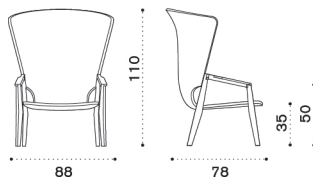

Armchair

→ 21 | 1 box 86X87X96H 32,5 Kg

- KNPLH1T1R70
- KNPLH1T5R71

Teak + rope lava grey
Pickled teak + rope light grey

- KNCUPLH1PP51
- KNCUPLH1PP50
- KNCUPLH1PP52
- COVER513

Cushions, (seat+back) Lava
Cushions, (seat+back) Corda
Cushions, (seat+back) Chess
Rain cover 86 x 86 h67

Lumbar cushion

- KNCUDCM1PP53
- KNCUDCM2PP53

Lumbar, 46x27, red diamonds
n. 2 lumbar, 74x27, red diamonds

→ 1 - 0,5

Lounge armchair

→ 9 | 1 box 73X93X68H 18 Kg

- KNPLT1R70
- KNPLT5R71

Teak + rope lava grey
Pickled teak + rope light grey

- KNCULBPLAW28
- KNCULBPLAW24
- KNCULBPLPP53
- COVER129

Cushion, lumbar, black stone
Cushion, lumbar, nature grey
Cushion, lumbar, red diamonds
Rain cover 75 x 71 h62

Knit

Design: Patrick Norguet

Lounge high back armchair