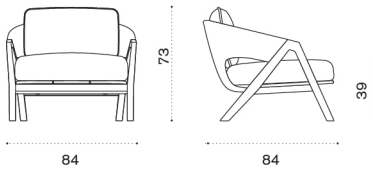

Polypropylene
Corda

Polypropylene
Black and
White Chess

Polypropylene
Red
Diamonds

Rain cover

Ethi-Care

Knit

3 seater sofa

→ 41 | 1 box 101X211X96H 61 Kg

Item

- KND3T1R70
- KND3T5R71

Description

Teak + rope lava grey
Pickled teak + rope light grey

- KNCUD3PP51
- KNCUD3PP50
- KNCUD3PP52
- COVER514

Cushions, (2 seat+2 back) Lava
Cushions, (2 seat+2 back) Corda
Cushions, (2 seat+2 back) Chess
Rain cover 209 x 86 h67

Armchair

→ 21 | 1 box 86X87X96H 32,5 Kg

- KNPLH1T1R70
- KNPLH1T5R71

Teak + rope lava grey
Pickled teak + rope light grey

- KNCUPLH1PP51
- KNCUPLH1PP50
- KNCUPLH1PP52
- COVER513

Cushions, (seat+back) Lava
Cushions, (seat+back) Corda
Cushions, (seat+back) Chess
Rain cover 86 x 86 h67