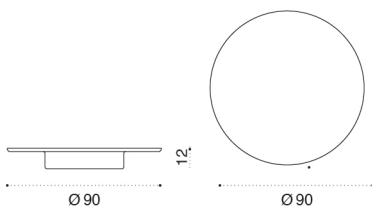

Top Ø70 - FOR ITEMS AGAPANTUS

→ 21 | info pack on request

- BUTP2CS04
- BUTP2CS05
- BUTP2CS06

- Grigio carbone
- Rosso mattone
- Verde foglia

Top Ø90 - FOR ITEMS ALLIUM

→ 42 | info pack on request

- BUTP1CS04
- BUTP1CS05
- BUTP1CS06