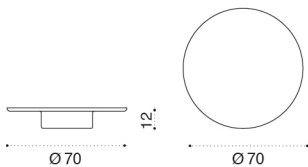

→ 21 | info pack on request

- BUTP2CS04
- BUTP2CS05
- BUTP2CS06

- Grigio carbone
- Rosso mattone
- Verde foglia