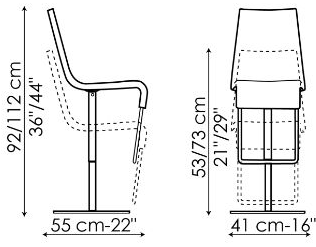

Data sheet

Skipping

Width: 41cm

Depth: 55cm

Height: 92-112cm

Finishes

FRAME

Special Metal