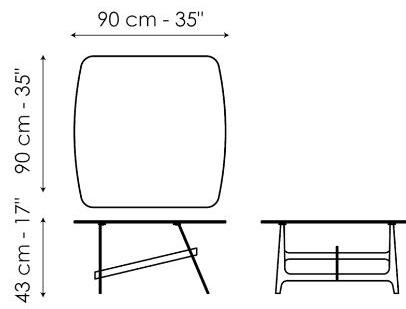

Data sheet

Slot coffee table 55

Width: 55cm

Depth: 55cm

Height: 51cm

Slot coffee table 90

Width: 90cm

Depth: 90cm

Height: 43cm

Slot coffee table 120

Width: 120cm

Depth: 65cm

Height: 35cm

Finishes

TOP

Transparent Glass