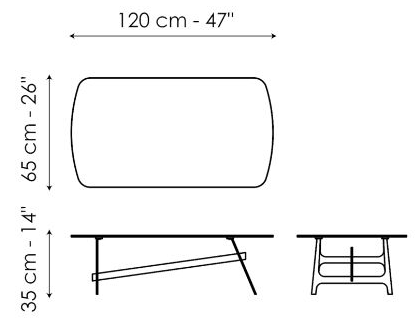

Data sheet

Slot coffee table 55

Width: 55cm

Depth: 55cm

Height: 51cm

Slot coffee table 90

Width: 90cm

Depth: 90cm

Height: 43cm

Slot coffee table 120

Width: 120cm

Depth: 65cm

Height: 35cm

Finishes

TOP

Transparent Glass