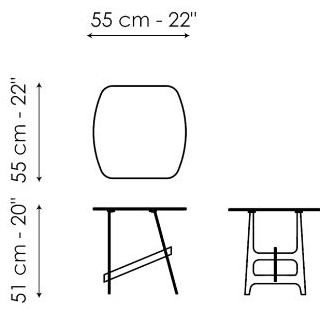

Data sheet

Slot coffee table 55

Width: 55cm

Depth: 55cm

Height: 51cm

Slot coffee table 90

Width: 90cm

Depth: 90cm

Height: 43cm

Slot coffee table 120

Width: 120cm

Depth: 65cm

Height: 35cm

Finishes

TOP

Transparent Glass