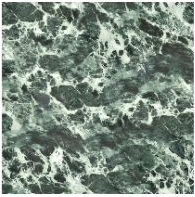

Finishes

TOP

Ceramic

Mat ceramic
Ardesia grey

Glossy ceramic
Calacatta

Silk finish ceramic
Calacatta macchia
vecchia

Glossy ceramic
Imperial grey

Mat ceramic
Laurent

Glossy ceramic
Black Onyx

Glossy ceramic
Mountain peak

Glossy ceramic
Rosso imperiale

Mat ceramic
Alaska White

Mat ceramic
Augusta

Marble

Marble
Calacatta

Marble
Carrara

Marble
Emperador

Marble
Marquina

Marble
Rosso Carpazi

Marble
Saint Denis

Marble
Fior di bosco

Marble
Travertino Romano

Marble
Dover White

Wood