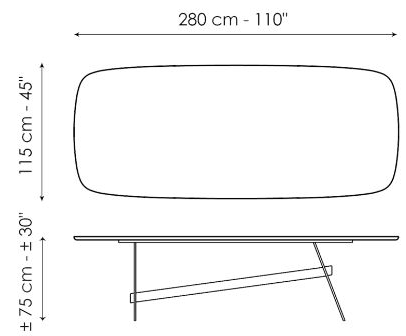

vertical and one slanted, united by a transverse element that conveys a sensation of movement. The legs and central stem are made of metal, while the top with rounded corners is available in numerous finishes, from wood to ceramic, marble and crystal, creating combinations of materials that are always different and can respond to any furnishing and style requirement.

Data sheet

Width: 200cm
Depth: 108cm
Height: ± 75 cm

Width: 250cm
Depth: 112cm
Height: ± 75 cm

Width: 280cm
Depth: 115cm
Height: ± 75 cm

Width: 300cm
Depth: 120cm
Height: ± 75 cm

Width: 300cm
Depth: 140cm
Height: ± 75 cm