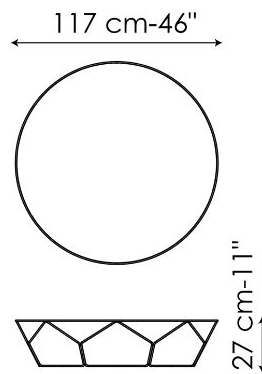

Data sheet

Arbor 40

Width: 40cm
Depth: 40cm
Height: 37cm

Arbor 50x37

Width: 50cm
Depth: 50cm
Height: 37cm

Arbor 50x49

Width: 50cm
Depth: 50cm
Height: 49cm

Arbor 97

Width: 97cm
Depth: 97cm
Height: 37cm

Arbor 117

Width: 117cm
Depth: 117cm
Height: 27cm

Finishes

TOP

Metal

Painted metal
Mat white

Painted metal
Supreme anthracite