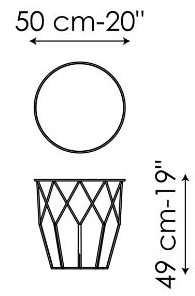

Data sheet

Arbor 40

Width: 40cm
Depth: 40cm
Height: 37cm

Arbor 50x37

Width: 50cm
Depth: 50cm
Height: 37cm

Arbor 50x49

Width: 50cm
Depth: 50cm
Height: 49cm

Arbor 97

Width: 97cm
Depth: 97cm
Height: 37cm

Arbor 117

Width: 117cm
Depth: 117cm
Height: 27cm

Finishes

TOP

Metal

Painted metal
Mat white

Painted metal
Supreme anthracite