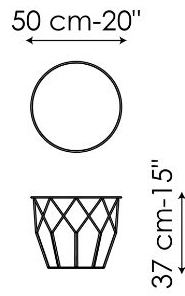

Data sheet

Arbor 40

Width: 40cm
Depth: 40cm
Height: 37cm

Arbor 50x37

Width: 50cm
Depth: 50cm
Height: 37cm

Arbor 50x49

Width: 50cm
Depth: 50cm
Height: 49cm

Arbor 97

Width: 97cm
Depth: 97cm
Height: 37cm

Arbor 117

Width: 117cm
Depth: 117cm
Height: 27cm

Finishes

TOP

Metal

Painted metal
Mat white

Painted metal
Supreme anthracite