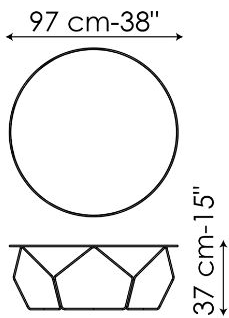

Data sheet

Arbor 40

Width: 40cm
Depth: 40cm
Height: 37cm

Arbor 50x37

Width: 50cm
Depth: 50cm
Height: 37cm

Arbor 50x49

Width: 50cm
Depth: 50cm
Height: 49cm

Arbor 97

Width: 97cm
Depth: 97cm
Height: 37cm

Arbor 117

Width: 117cm
Depth: 117cm
Height: 27cm

Finishes

TOP

Metal

Painted metal
Mat white

Painted metal
Supreme anthracite