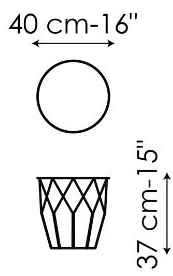

Data sheet

Arbor 40

Width: 40cm
Depth: 40cm
Height: 37cm

Arbor 50x37

Width: 50cm
Depth: 50cm
Height: 37cm

Arbor 50x49

Width: 50cm
Depth: 50cm
Height: 49cm

Arbor 97

Width: 97cm
Depth: 97cm
Height: 37cm

Arbor 117

Width: 117cm
Depth: 117cm
Height: 27cm

Finishes

TOP

Metal

Painted metal
Mat white

Painted metal
Supreme anthracite