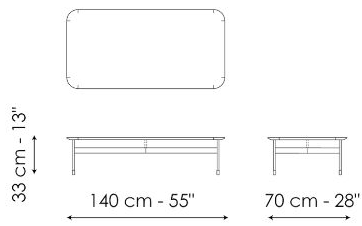

## Peak 95

Width: 95cm

Depth: 95cm

Height: 33cm

## Peak 140

Width: 140cm

Depth: 70cm

Height: 33cm