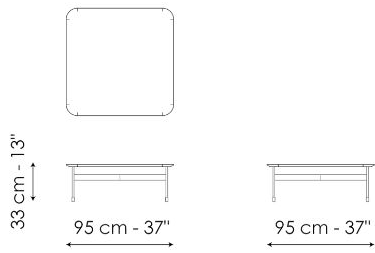

## Peak

Designer: **Mauro Lipparini**

Different in size and shape, the coffee tables of the Peak collection share a slender and essential outline, typified by a flared top section and thin metal legs. The diagonal buttressed base fulfills a twin role: on the one hand it reinforces the load bearing resistance, while on the other it

## Peak 95

Width: 95cm

Depth: 95cm

Height: 33cm

## Peak 140

Width: 140cm

Depth: 70cm

Height: 33cm