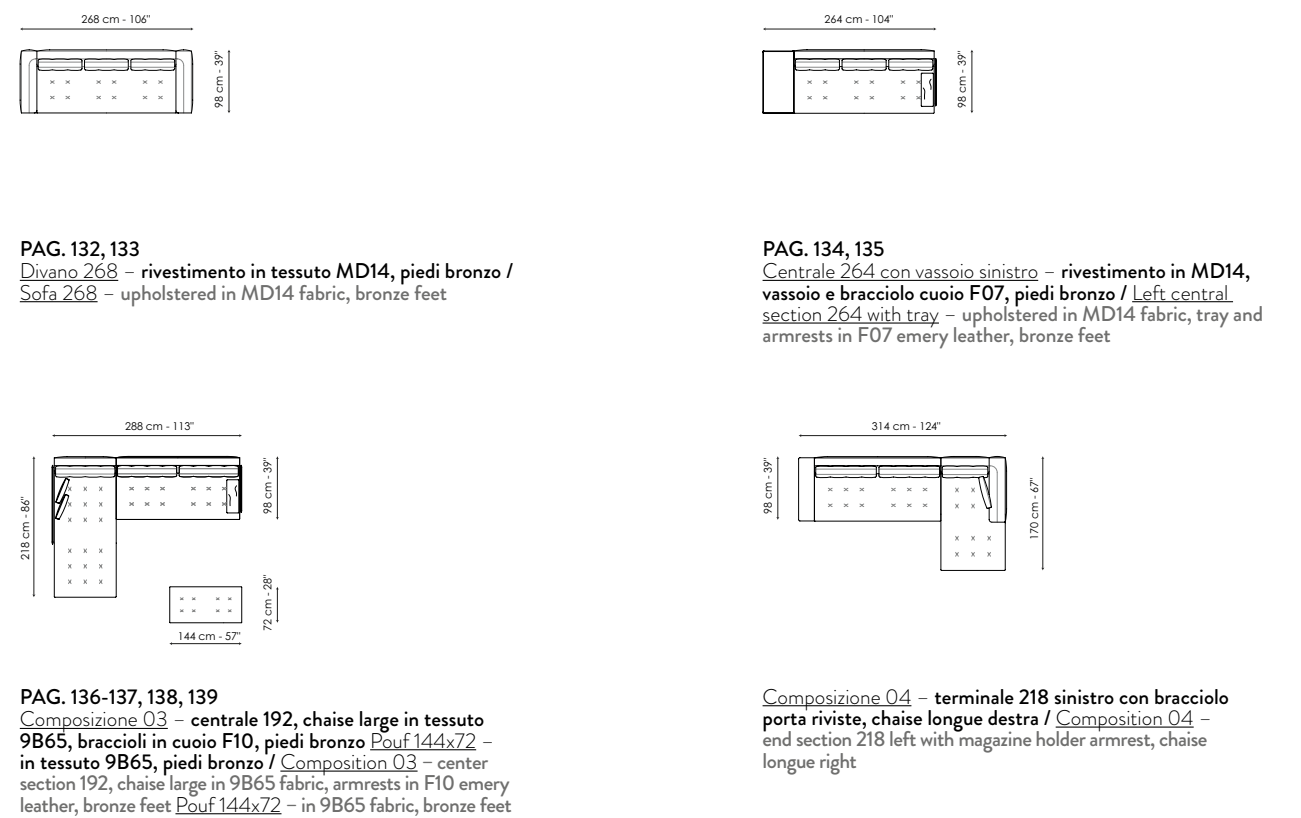

COMPOSIZIONI - COMBINATION