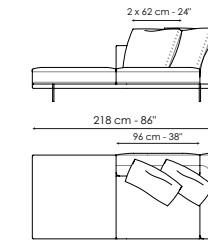

Dormeuse 218 dx o sx
Dormeuse 218 right or left

Centrale 192
Center section 192