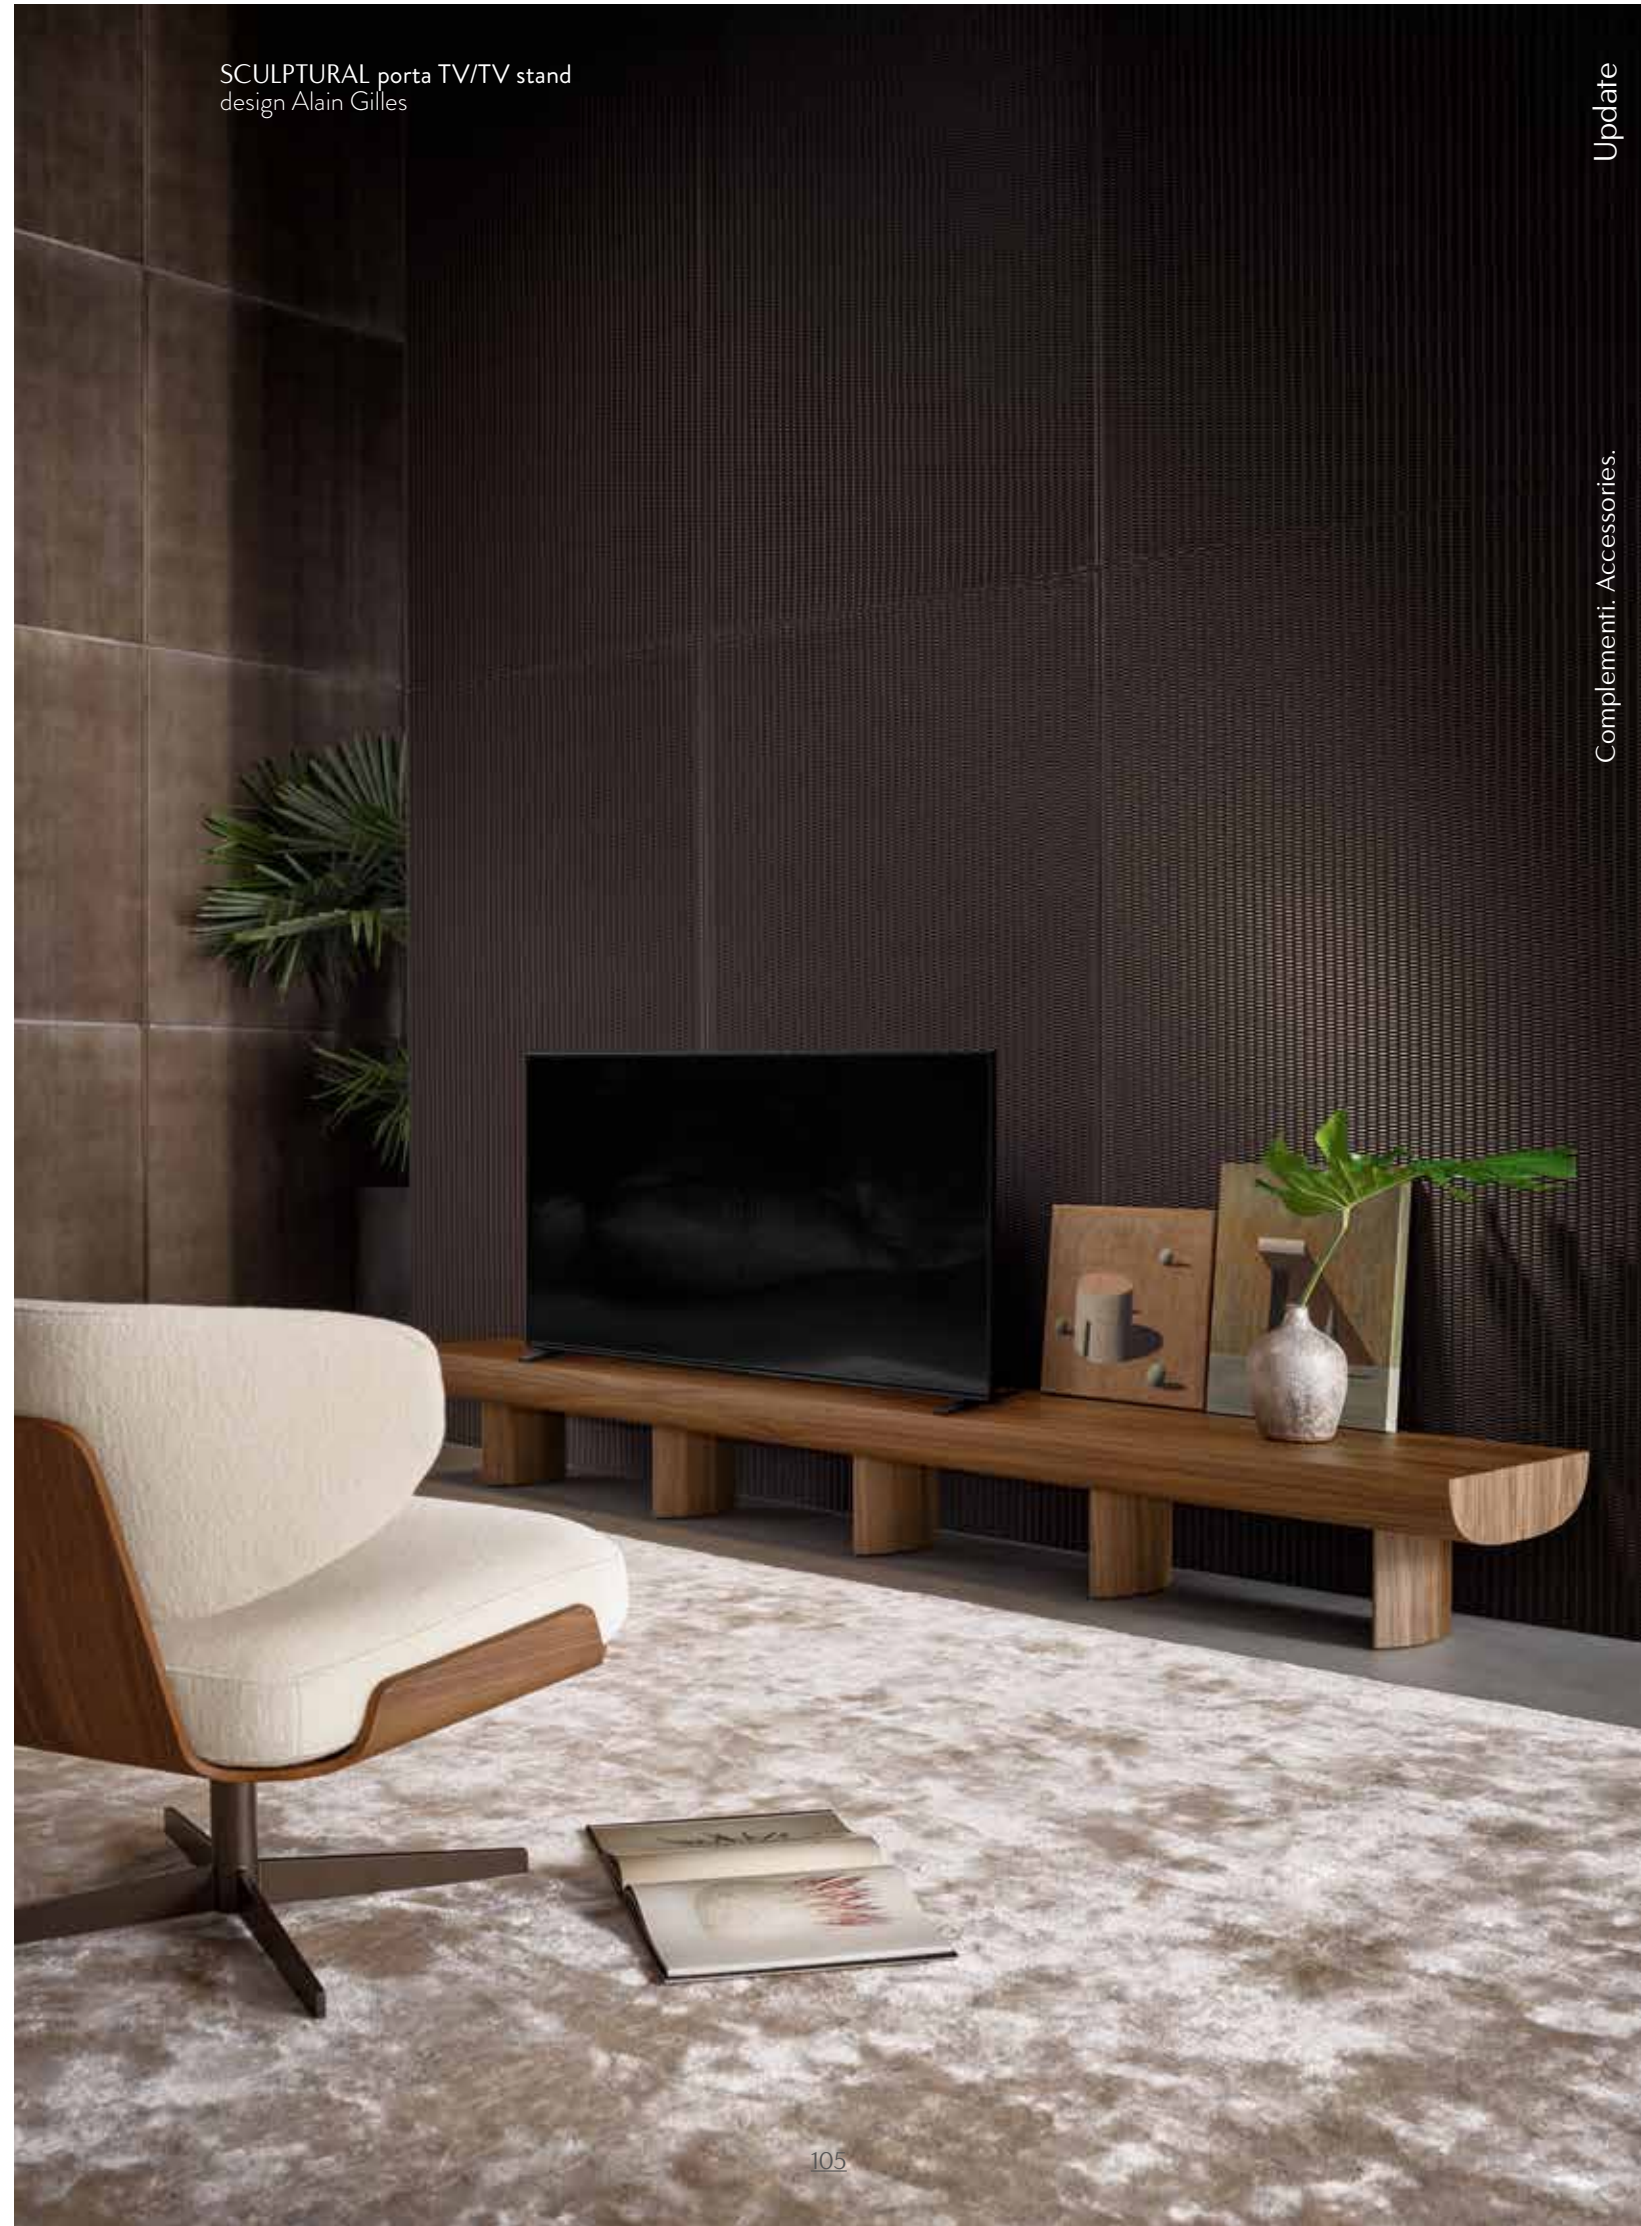

SCULPTURAL porta TV/TV stand
design Alain Gilles

SCULPTURAL porta TV/TV stand
design Alain Gilles

SCULPTURAL porta TV/TV stand
design Alain Gilles

SCULPTURAL porta TV/TV stand
design Alain Gilles

MUSA specchio/mirror
design Spazioameno