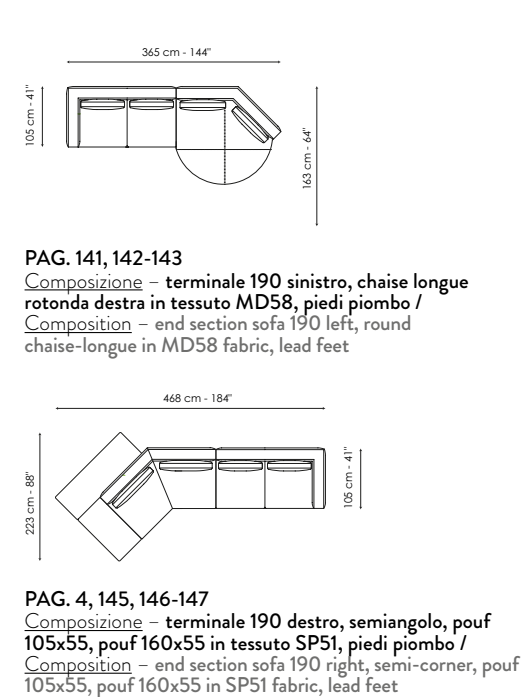

Cuoio
F07 nero
F09 sella
F10 testa di moro

ARMREST, MAGAZINE HOLDER ARMREST, COFFEE TABLE, TRAY
Emery leather
F07 black
F09 sella
F10 dark brown

DISEGNI - DRAWINGS

COMPOSIZIONI - COMBINATION

DISEGNI - DRAWINGS