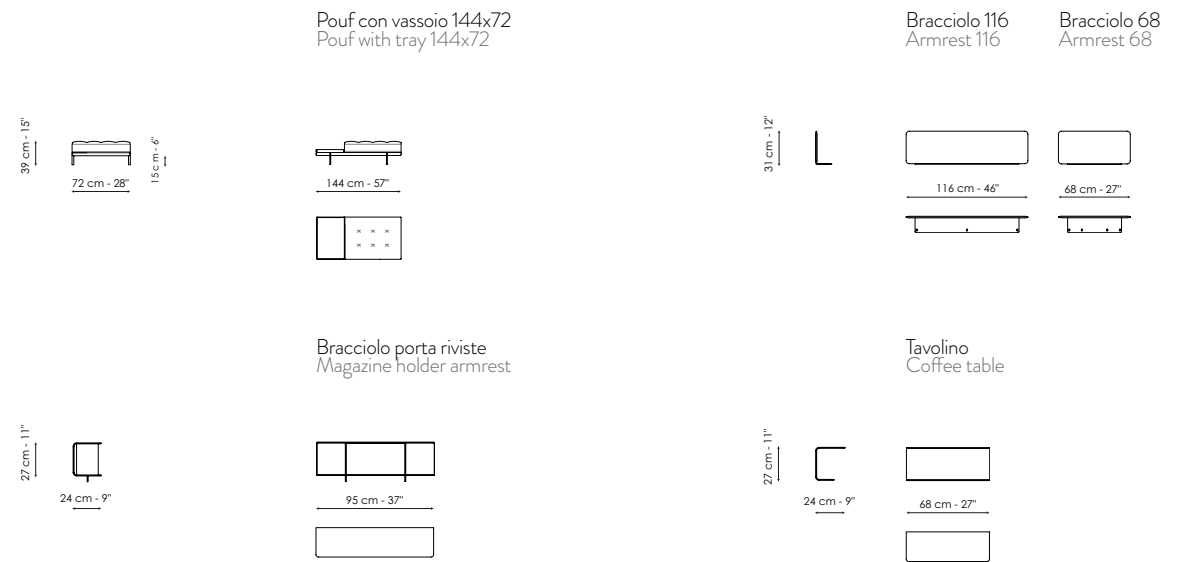

Cuoio
F07 nero
F09 sella
F10 testa di moro

ARMREST, MAGAZINE HOLDER ARMREST, COFFEE TABLE, TRAY
Emery leather
F07 black
F09 sella
F10 dark brown

DISEGNI - DRAWINGS

COMPOSIZIONI - COMBINATION

DISEGNI - DRAWINGS