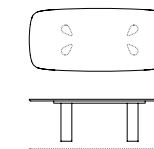

DISEGNI - DRAWINGS

MISURE - SIZE

Piano a botte
Shaped top
200 x 108 x h 75 cm - 79" x 42" x h 30"
250 x 112 x h 75 cm - 98" x 44" x h 30"
280 x 115 x h 75 cm - 110" x 45" x h 30"