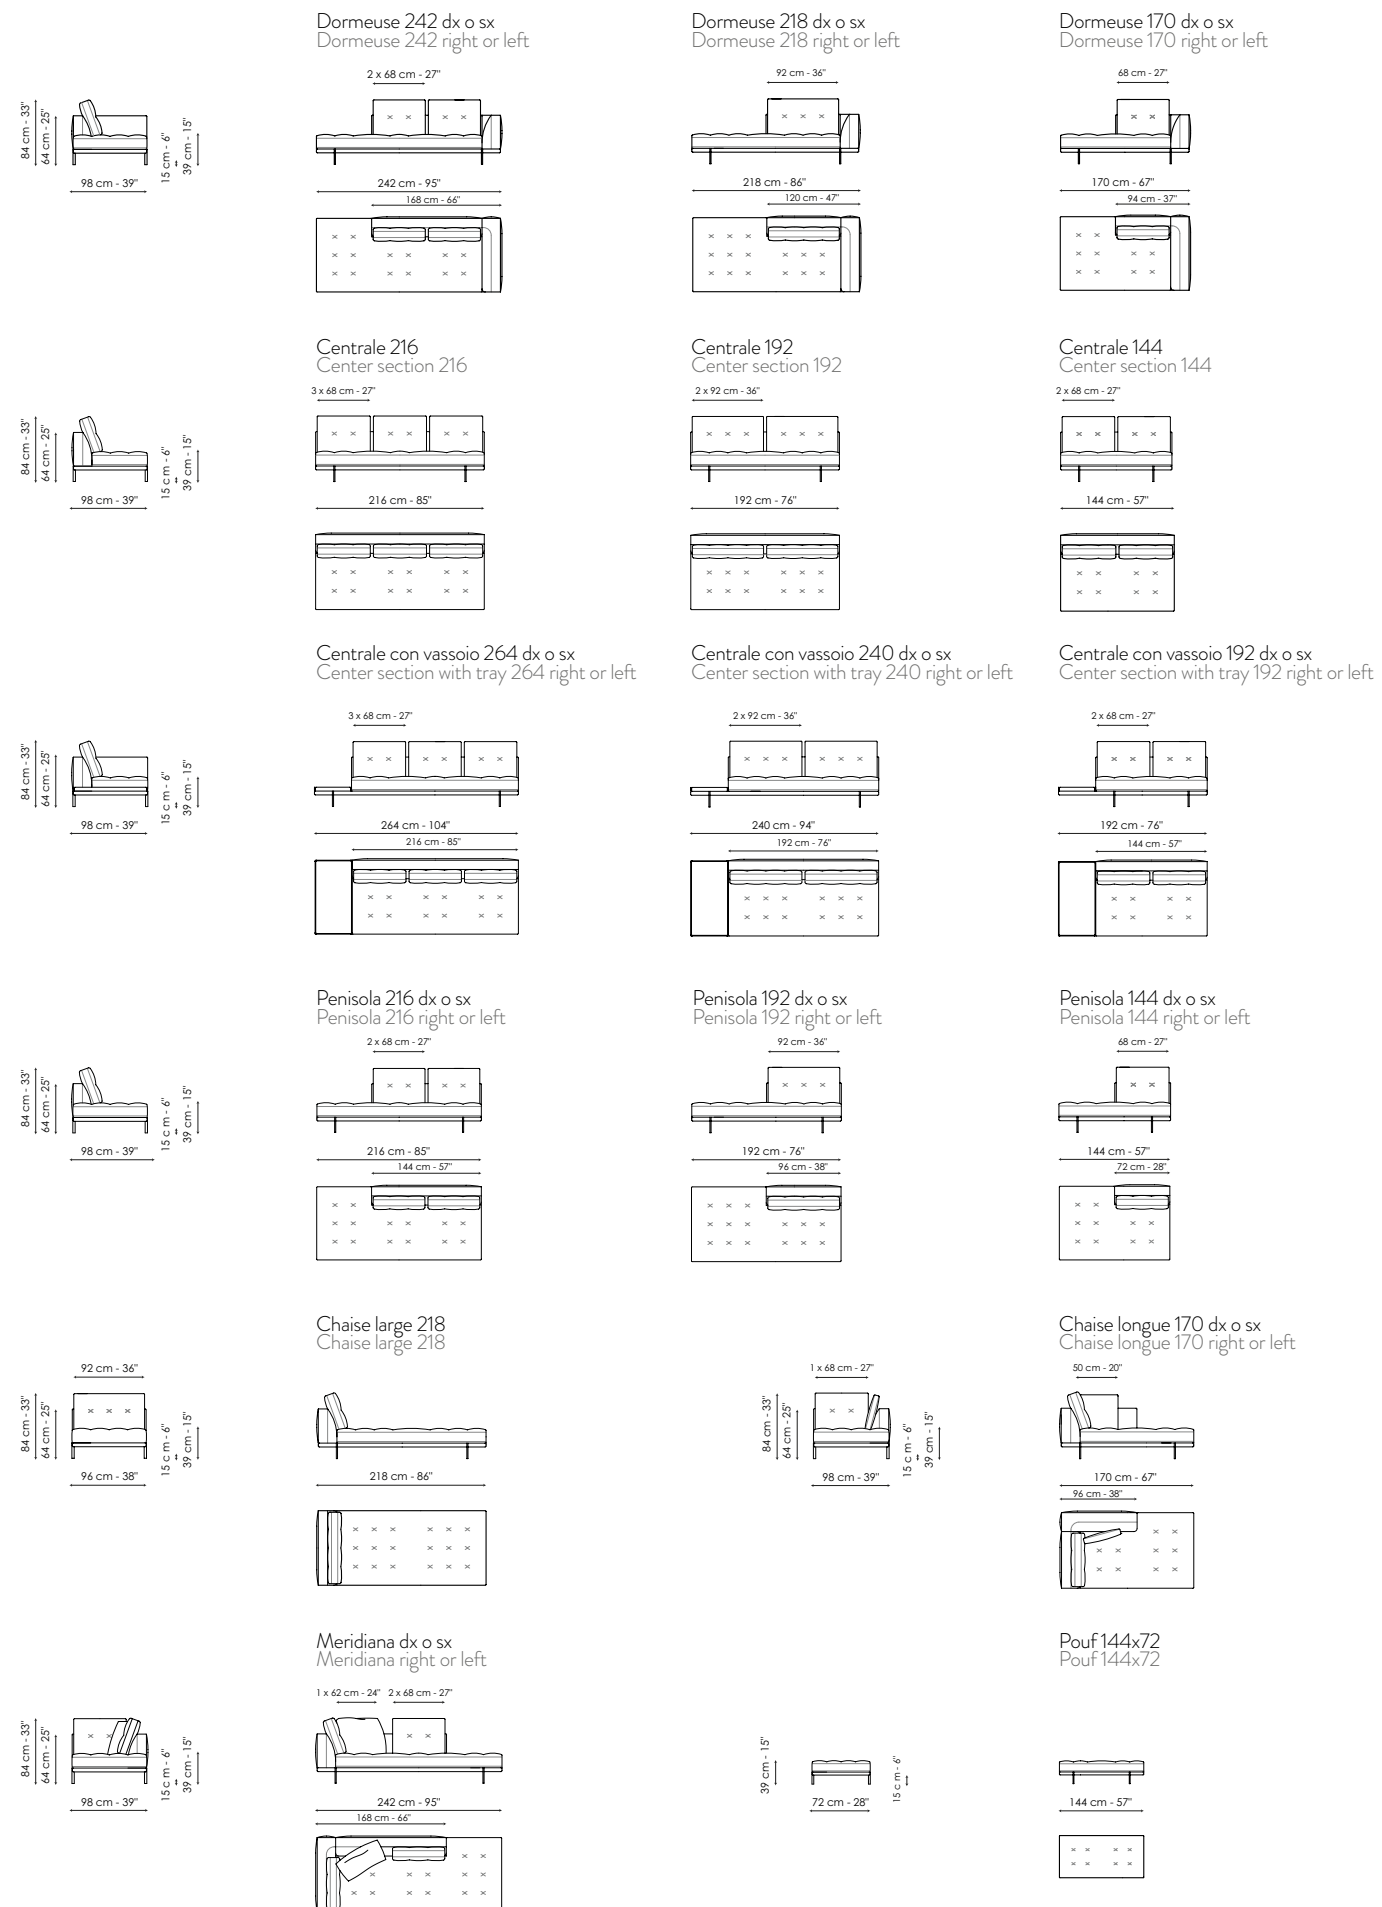

Cuoio
F07 nero
F09 sella
F10 testa di moro

ARMREST, MAGAZINE HOLDER ARMREST, COFFEE TABLE, TRAY
Emery leather
F07 black
F09 sella
F10 dark brown

DISEGNI - DRAWINGS

COMPOSIZIONI - COMBINATION

DISEGNI - DRAWINGS