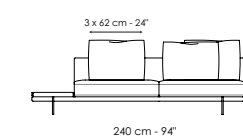

Centrale con vassoio 240 dx o sx
Center section with tray 240 right or left