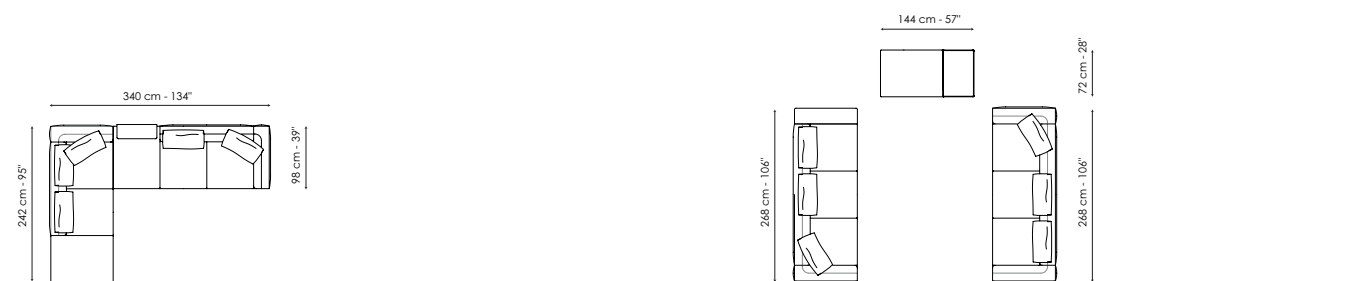

COMPOSIZIONI - COMBINATION

PAG. 123, 124-125, 126, 127
Composizione 01 - dormeuse 242 destra, meridiana destra in tessuto MD61, bordo ornamentale grigio antracite, tavolino in cuoio F10, piedi piombo / Composizione 01 - right dormeuse 242, right meridian in MD61 fabric, anthracite grey ornamental textile edging, coffee table in F10 emery leather, lead feet

PAG. 128-129, 130, 131
Composizione 02 - Divano 268 - rivestimento in tessuto 9B62, bordo ornamentale grigio chiaro, piedi piombo Divano 268 - rivestimento in tessuto 9B62, bordo ornamentale grigio chiaro, bracciolo sinistro porta oggetti in cuoio F07, piedi piombo Pouf 144x72 - rivestimento in tessuto 9B62, vassoio in cuoio F07, piedi piombo / Composizione 02 - Sofa 268 - upholstered in 9B62 fabric, light grey ornamental textile edging, lead feet Pouf 144x72 - upholstered in 9B62 fabric, light grey ornamental textile edging, lead feet Pouf 144x72 - upholstered in 9B62 fabric, tray in F07 emery leather, lead feet

Composizione 03 - penisola 216 destra, tavolino 68, terminale 242 sinistro, bracciolo 68, cuscino Ø20 x 55 / Composizione 03 - peninsula 216 right, coffee table 68, end section 242 left, armrest 68, pillow Ø20 x 55

Composizione 04 - dormeuse 242 destra, terminale 242 destra, pouf con vassoio 144 x 72 / Composizione 04 - dormeuse 242 right, end section 242 right, pouf with tray 144x 72

NEUILLY LOUNGE

DISEGNI - DRAWINGS

MISURE - SIZE

82 x 87 x h 72 cm
32" x 34" x h 28"

RIVESTIMENTO

Tessuto
Ecopelle
Ecopelle vintage
Pelle
Completamente sfoderabile

COVER

Fabric
Eco leather
Eco leather vintage
Leather
Fully removable cover

BASE

Metallo
Bianco
Grigio antracite
Nero
Tortora
Supreme anthracite
Metallo Plus
Bronzo
Oro perlato
Piombo
Metallo Special
Clouded chrome
Brown nickel
Dark nickel

BASE

Metal
White
Anthracite grey
Black
Dove grey
Supreme anthracite
Plus metal
Bronze
Pearl gold
Lead
Special metal
Clouded chrome
Brown nickel
Dark nickel

PAG. 158, 159

Neully lounge - rivestimento in tessuto SP45, gambe piombo / upholstered in SP45 fabric, lead legs

PAG. 155, 156-157

Neully lounge - rivestimento in tessuto MD75, gambe piombo / upholstered in MD75 fabric, lead legs

NOOR LOUNGE

DISEGNI - DRAWINGS

MISURE - SIZE

80 x 70 x h 76 cm
31" x 28" x h 30"

RIVESTIMENTO

Tessuto
Ecopelle
Ecopelle vintage
Pelle

Tessuto
non disponibile nei seguenti tessuti: Azimut, Floki, Vegas

COVER

Fabric
Eco leather
Eco leather vintage
Leather

Fabric
not available in the following fabrics: Azimut, Floki, Vegas

BASE

Metallo
Bianco
Grigio antracite
Nero
Tortora
Supreme anthracite
Metallo Plus
Bronzo
Oro perlato
Piombo
Metallo Special
Clouded chrome
Brown nickel
Dark nickel

BASE

Metal
White
Anthracite grey
Black
Dove grey
Supreme anthracite
Plus metal
Bronze
Pearl gold
Lead
Special metal
Clouded chrome
Brown nickel
Dark nickel

PAG. 4, 167, 168, 169

Noor lounge - rivestimento in tessuto MD61, gambe piombo / upholstered in MD61, lead legs