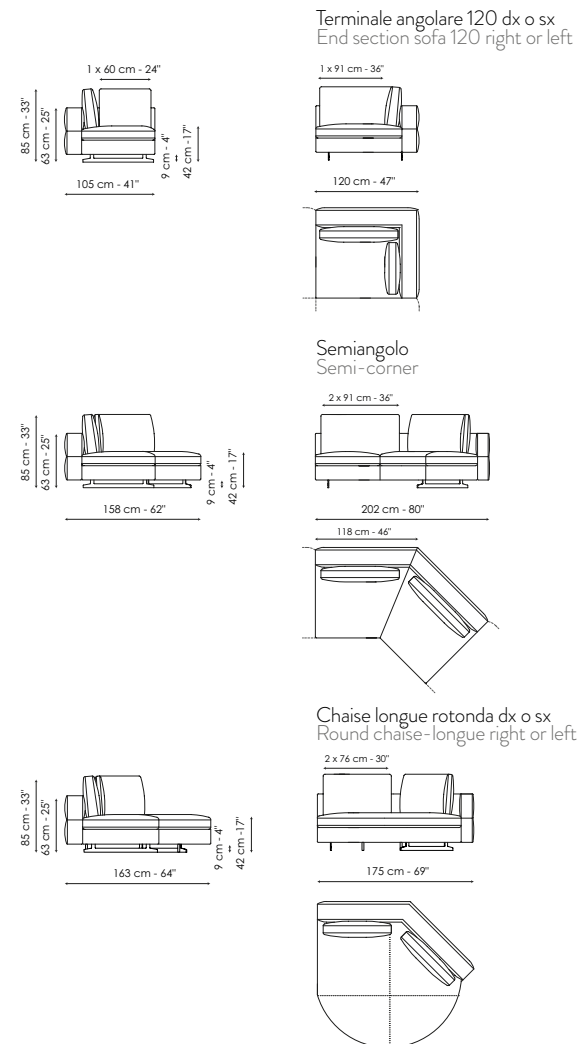

Cuoio
F07 nero
F09 sella
F10 testa di moro

ARMREST, MAGAZINE HOLDER ARMREST, COFFEE TABLE, TRAY
Emery leather
F07 black
F09 sella
F10 dark brown

DISEGNI - DRAWINGS

COMPOSIZIONI - COMBINATION

DISEGNI - DRAWINGS