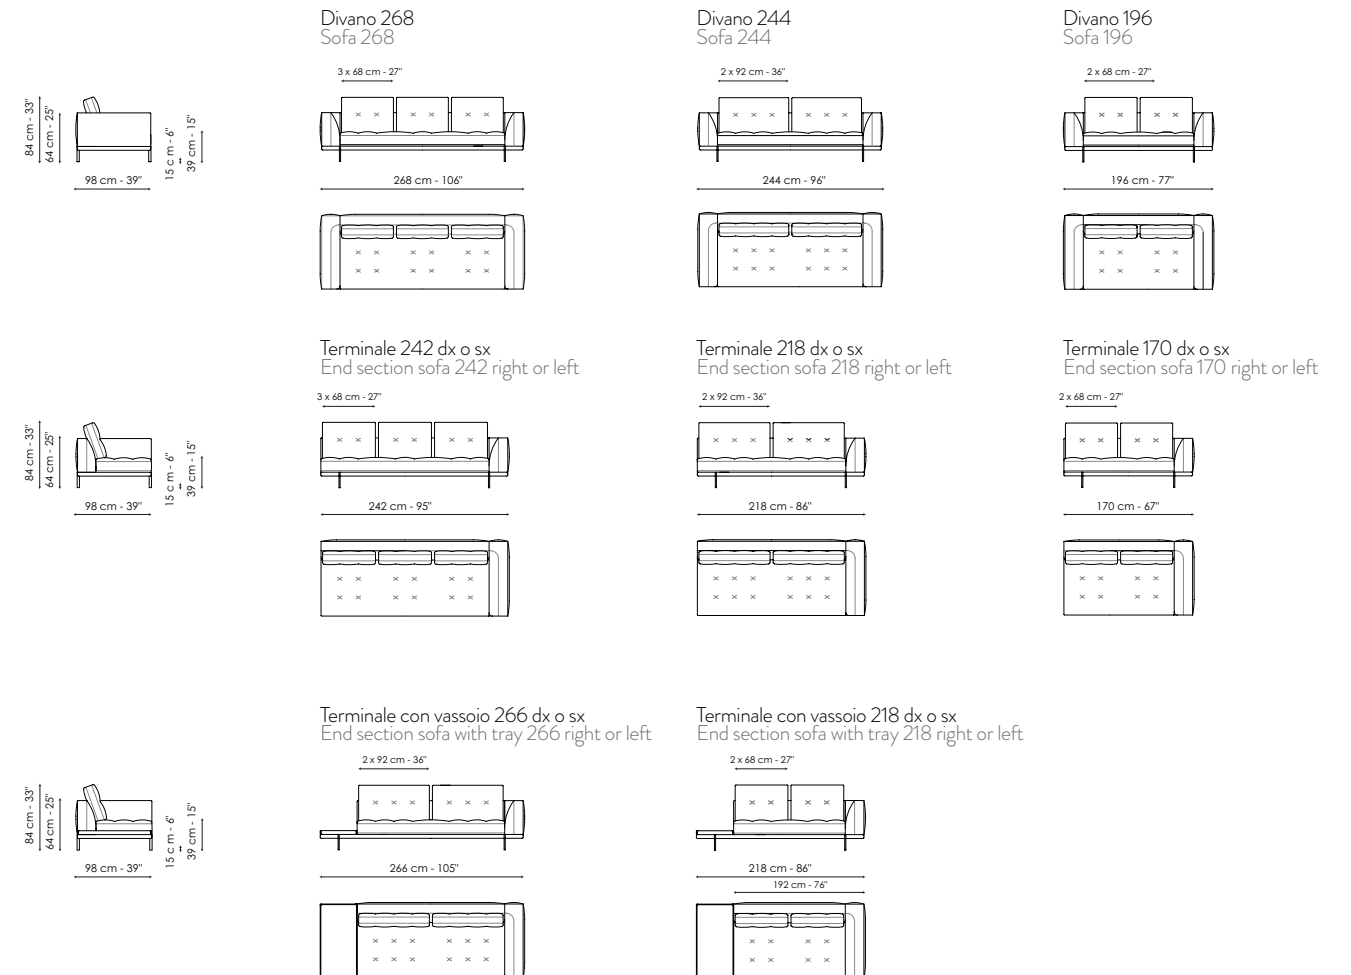

Cuoio
F07 nero
F09 sella
F10 testa di moro

ARMREST, MAGAZINE HOLDER ARMREST, COFFEE TABLE, TRAY
Emery leather
F07 black
F09 sella
F10 dark brown

DISEGNI - DRAWINGS

COMPOSIZIONI - COMBINATION

DISEGNI - DRAWINGS