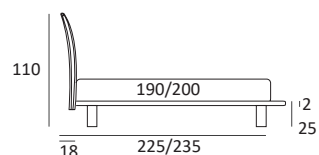

HONEY AUTOPORTANTE

DI SERIE:

Piede in ABS **Bolt** h cm 19

OPTIONAL:

Piede in plexiglass **Jiff** h cm 19

Piede in metallo **Glam** h cm 24, finitura cromo, colori polvere, seta

Piede in metallo **Hang** e **Hop** h cm 24, finitura manganese

Piede in metallo **Top** h cm 23, finitura satinato, colori polvere, seta

AS STANDARD:

Bolt ABS foot H 19 cm

OPTIONALS:

Jiff plexiglass foot H 19 cm

Glam metal foot, H 24 cm, finish: chrome, colours: powder, silk

Hang and **Hop** metal feet H 24 cm, manganese finish

Top metal feet H 23 cm, finish: satin, colours: powder, silk

Tipologie Piedi / Feet

PIEDI IN METALLO METAL FEET

Piede **GLAM**

H cm 14-18-24, finitura cromo, colori polvere, seta
H 14-18-24 cm, chrome finish, colours powder, silk