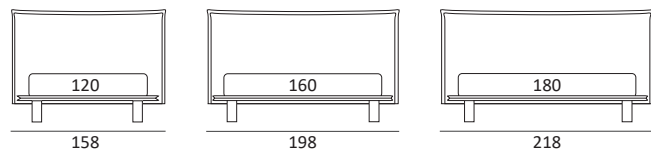

HONEY AUTOPORTANTE

DI SERIE:

Piede in ABS **Bolt** h cm 19

OPTIONAL:

Piede in plexiglass **Jiff** h cm 19

Piede in metallo **Glam** h cm 24, finitura cromo, colori polvere, seta

Piede in metallo **Hang** e **Hop** h cm 24, finitura manganese

Piede in metallo **Top** h cm 23, finitura satinato, colori polvere, seta

AS STANDARD:

Bolt ABS foot H 19 cm

OPTIONALS:

Jiff plexiglass foot H 19 cm

Glam metal foot, H 24 cm, finish: chrome, colours: powder, silk