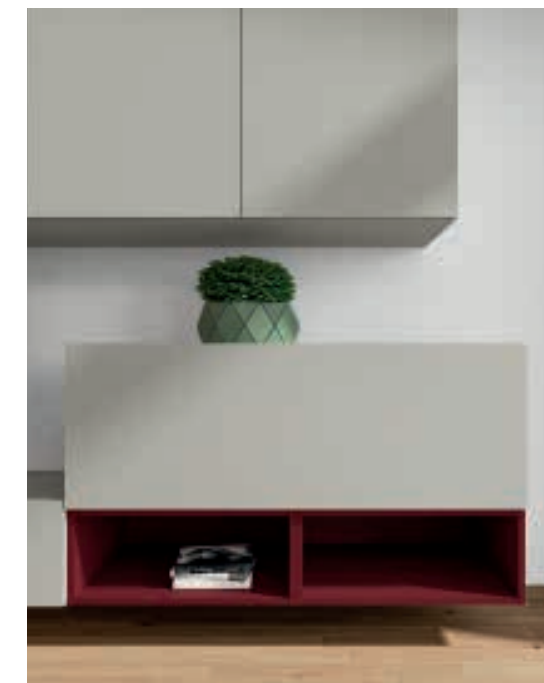

La composizione gioca con elementi in sospensione di varie dimensioni.

The composition plays with different-sized wall-mounted modules.