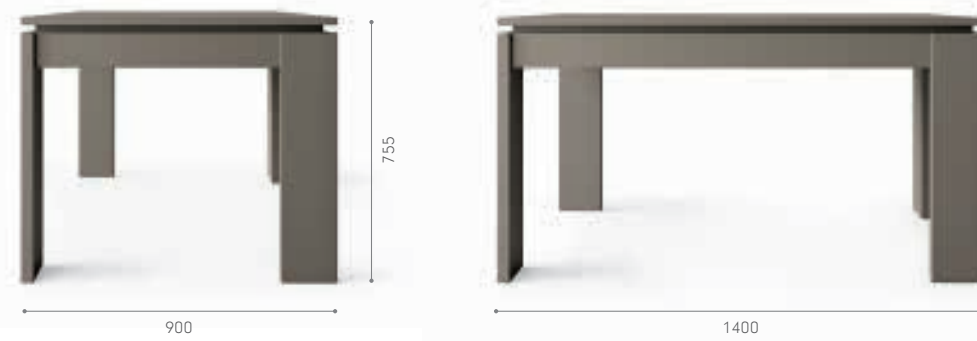

Finiture
Finishes

Matwood WHITE
Matwood GREY
Matwood BROWN

Eco BIANCO
Eco LIMO
Eco PEPE

Materia CALCE
Materia CEMENTO