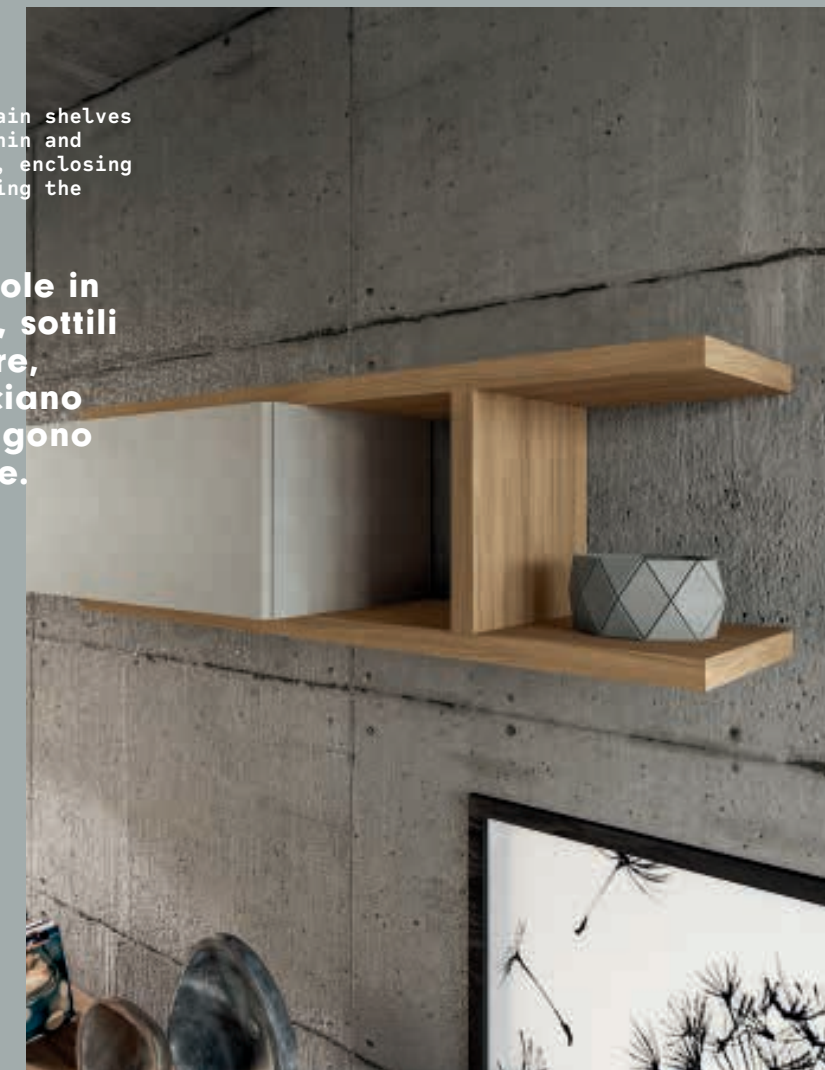

Carattere Urban

The wood grain shelves are ultra thin and lightweight, enclosing and supporting the wall unit.

**Le mensole in
essenza, sottili
e leggere,
abbracciano
e sostengono
il pensile.**