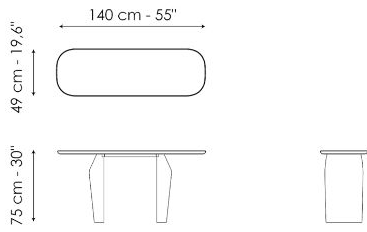

# Data sheet

Width: 140cm  
Depth: 49cm  
Height:  $\pm$  75cm

Width: 160cm  
Depth: 49cm  
Height:  $\pm$  75cm

Width: 180cm  
Depth: 49cm  
Height:  $\pm$  75cm

Width: 200cm  
Depth: 49cm  
Height:  $\pm$  75cm