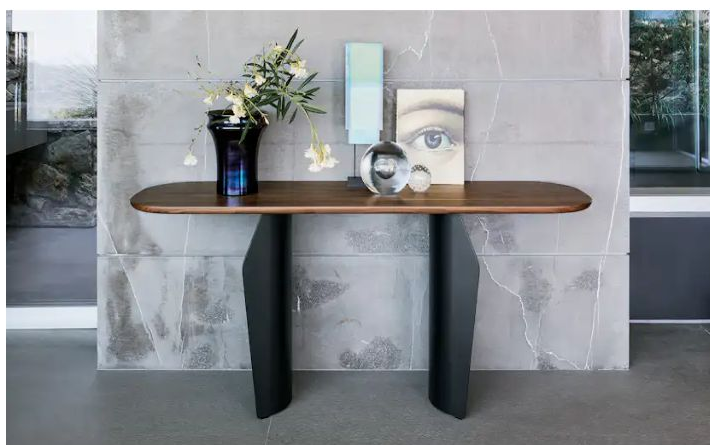

## Flame Console

Designer: **Gino Carollo**

A versatile and elegant console table, the Flame Console is reminiscent of a small visual backdrop, which opens up to embrace the different contexts of domestic living and common areas in the hospitality world. As part of the design, the rigour of the top establishes a dialogue with the two

sinuous flared metal supports on which it appears to be suspended. There is a wide range of customization possibilities as the top is available in wood, ceramic or marble and finishes that contrast with the visual and structural solidity of the pair of metal legs.