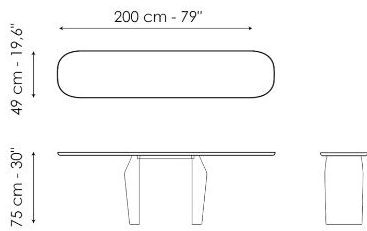

# Data sheet

Width: 140cm  
Depth: 49cm  
Height:  $\pm$  75cm

Width: 160cm  
Depth: 49cm  
Height:  $\pm$  75cm

Width: 180cm  
Depth: 49cm  
Height:  $\pm$  75cm

Width: 200cm  
Depth: 49cm  
Height:  $\pm$  75cm