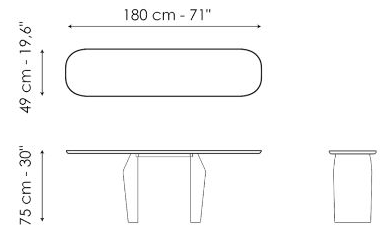

# Data sheet

Width: 140cm  
Depth: 49cm  
Height:  $\pm$  75cm

Width: 160cm  
Depth: 49cm  
Height:  $\pm$  75cm

Width: 180cm  
Depth: 49cm  
Height:  $\pm$  75cm

Width: 200cm  
Depth: 49cm  
Height:  $\pm$  75cm