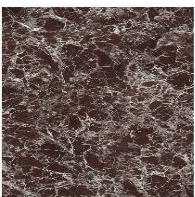

### Wood

**Veneered wood**  
Walnut Canaletto

**Veneered wood**  
Brushed coal oak

### Ceramic

**Mat ceramic**  
Ardesia grey

**Glossy ceramic**  
Calacatta

**Silk finish ceramic**  
Calacatta macchia  
vecchia

**Glossy ceramic**  
Imperial grey

**Mat ceramic**  
Laurent

**Glossy ceramic**  
Rosso imperiale

**Glossy ceramic**  
Black Onyx

**Glossy ceramic**  
Mountain peak