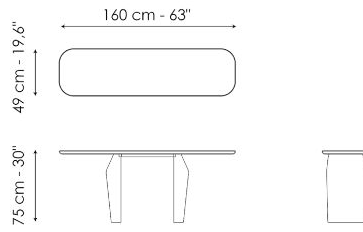

# Data sheet

Width: 140cm  
Depth: 49cm  
Height:  $\pm$  75cm

Width: 160cm  
Depth: 49cm  
Height:  $\pm$  75cm

Width: 180cm  
Depth: 49cm  
Height:  $\pm$  75cm

Width: 200cm  
Depth: 49cm  
Height:  $\pm$  75cm