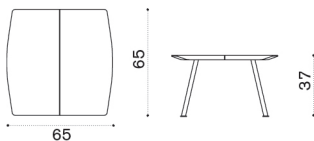

→ 9 | 1 box 70X70X43H 11 Kg

● ●	AGTCOB48T1	Sepia black + teak
●	COVER303	Rain cover 67 x 67 h37