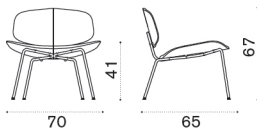

Polypropylene Geometric Terra

Polypropylene Geometric Marine

Rain cover

Ethi-Care

Lounge chair

→ 8 | 1 box 78X81X105H 27.5 Kg → 2

Item

Description