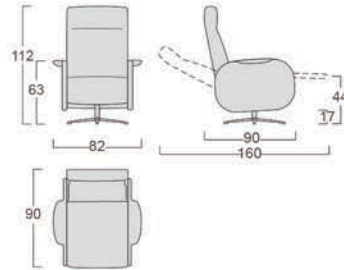

Poltrona Armchair

Piedini Feet

Base Aster girevole, di serie
Aster swivel base, standard

Base Plump girevole, optional
Plump swivel base, optional

Base Square girevole, optional
Square swivel base, optional