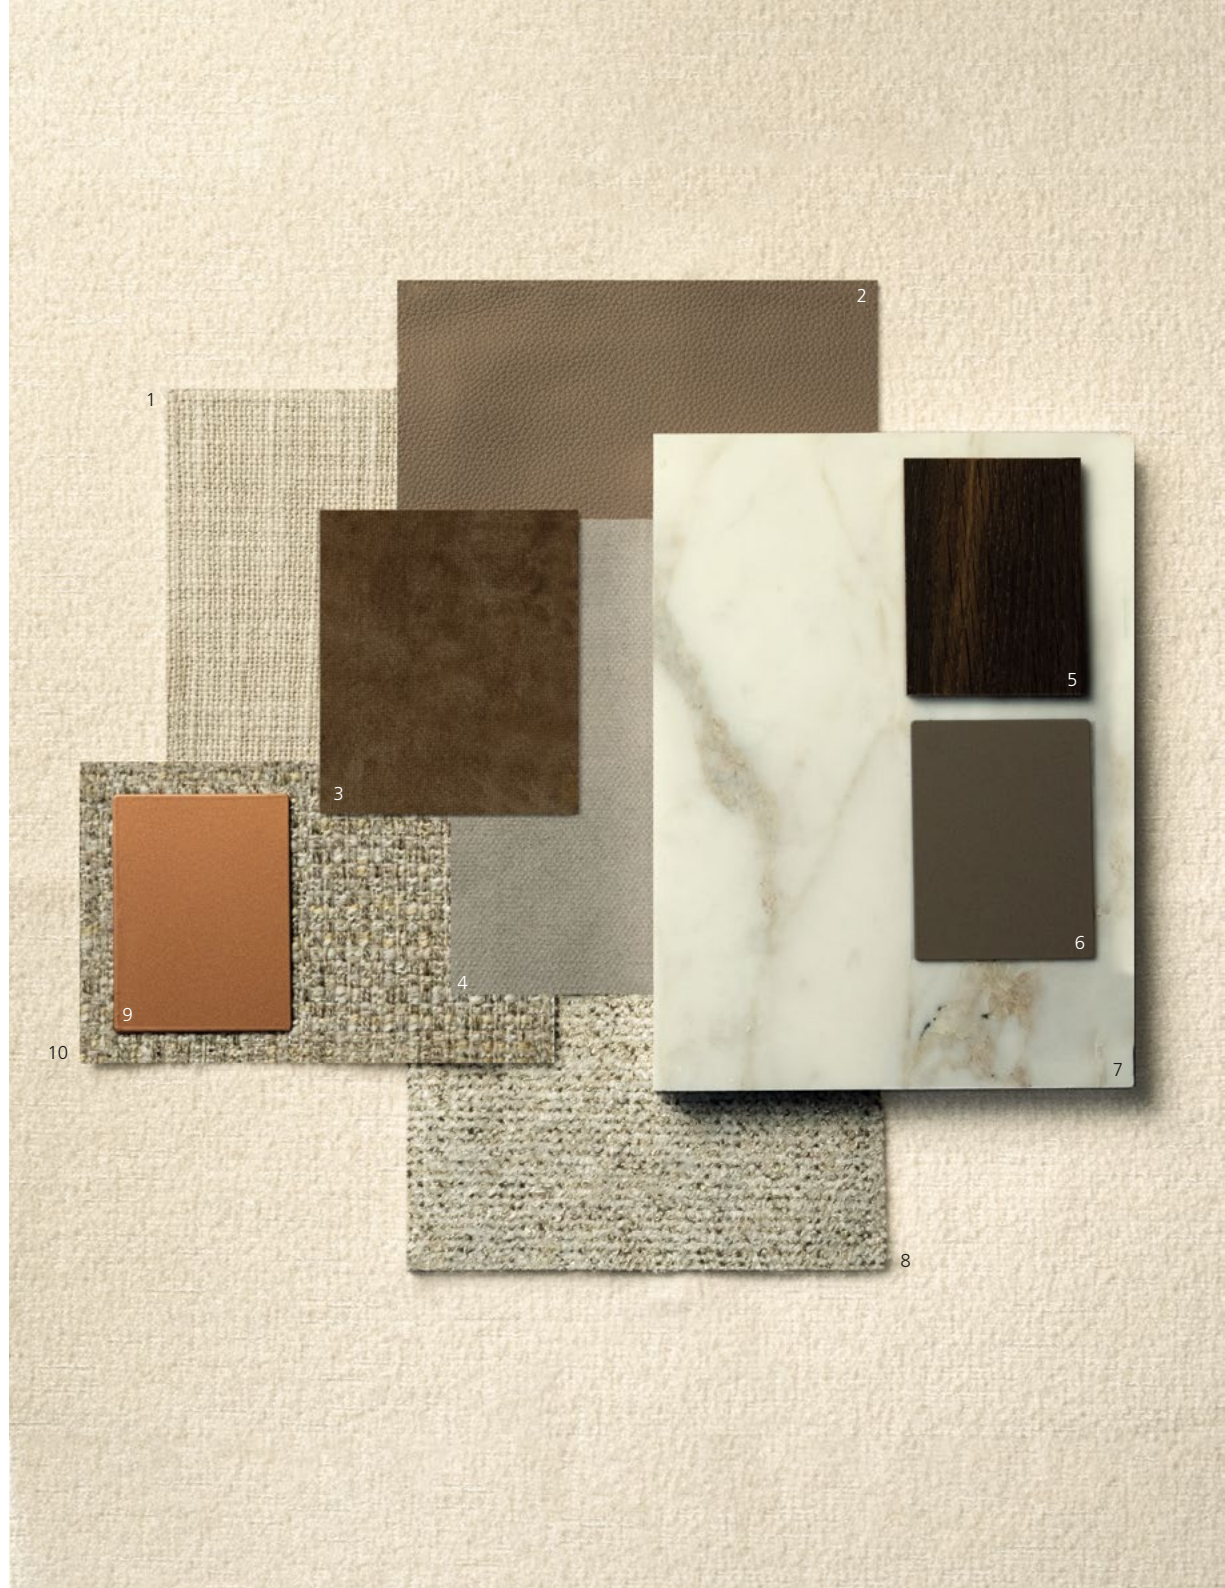

Moodboard 8
SAND

1. 1 Baia - SP45
2. 2 Capri leather - L34
3. 3 Azimut - 9B39
4. 4 Plain - 8D82
5. 5 Wood - Heat-treated polished oak
6. 6 Mat brown metal finish
7. 7 Marble - Calacatta
8. 8 Diamond Frisé - SP31
9. 9 Mat copper metal finish
10. 10 Stuoia - 8D93