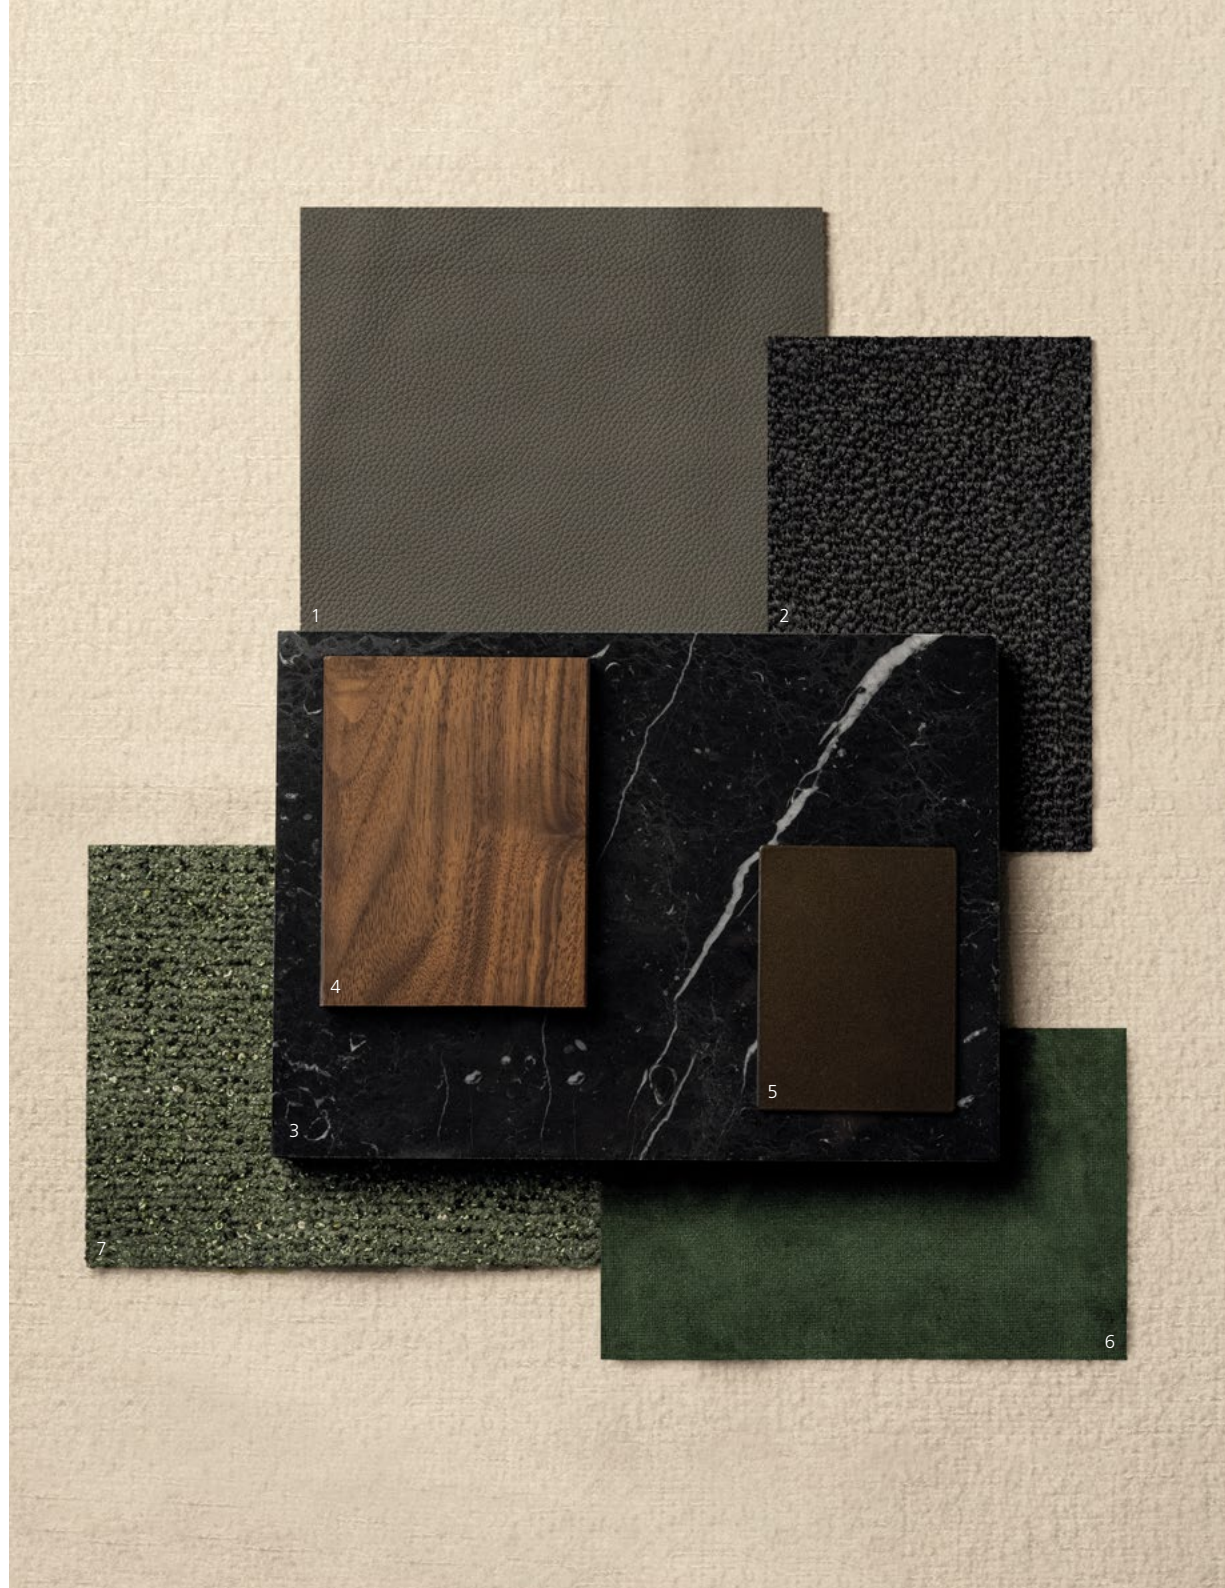

Moodboard 6
MOSS

1. 1 Capri leather - L50
2. 2 Cruise - MDI6
3. 3 Marble - Marquinia
4. 4 Wood - American walnut
5. 5 Bronze metal finish
6. 6 Azimut - 9B22
7. 7 Diamond Frisé - SP34