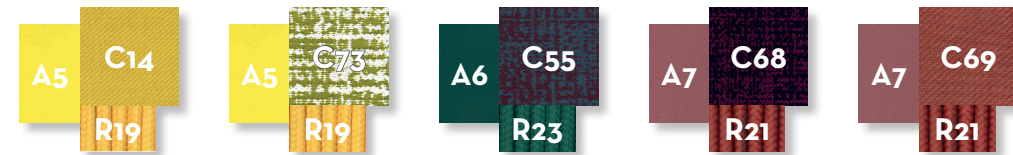

Width 98 | Depth 91 | Height 140 | H.seat 38

KG 53.0 | unit 1+1 1.18mc | ☀️ | 🪑

EGG CHAIR WITH SUSPENDED SEAT FRAME / CODE: PANEGG + PANEGG-STR