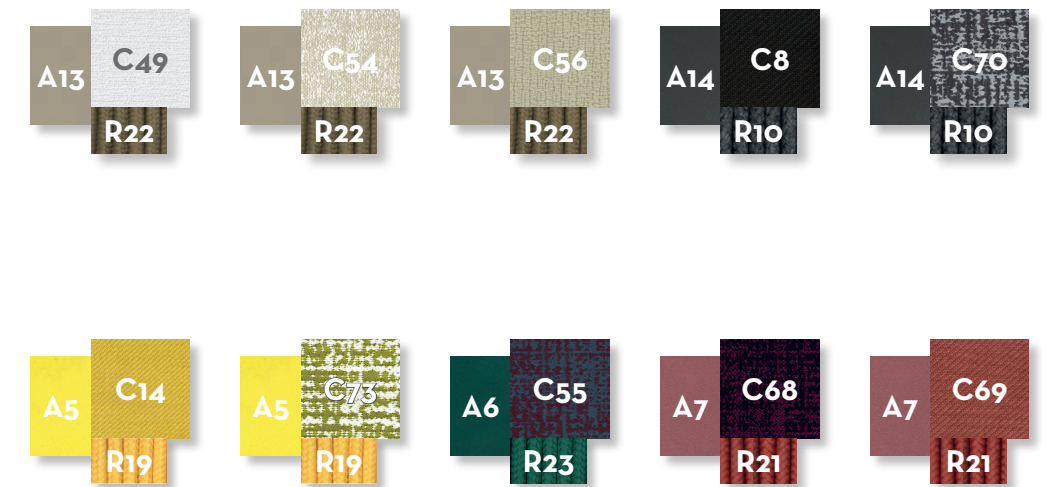

DAYBED / CODE: PANDAB

Width 170 | Depth 188 | Height 74 | H.seat 40 | H.cushion 8