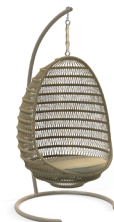

Width 160 | Depth 125 | Height 105 | H.seat 45

DAYBED / CODE: PANDAB

Width 170 | Depth 188 | Height 74 | H.seat 40 | H.cushion 8

HAMMOCK / CODE: PANA

Width 302 | Depth 100 | Height 96 | H.seat 35

KG 44.0 | unit 1+1 1.26 mc | ☀️ | 🪑

EGG CHAIR WITH ROTATING BASE / CODE: PANEGG + PANEGG-BSE

Width 98 | Depth 91 | Height 140 | H.seat 38

KG 53.0 | unit 1+1 1.18mc | ☀️ | 🪑

EGG CHAIR WITH SUSPENDED SEAT FRAME / CODE: PANEGG + PANEGG-STR

Width 104 | Depth 110 | Height 201 | H.seat 48

KG 86.0 | unit 1+1+1 1.6 mc | ☀️ | 🪑

COFFEE TABLE 50X50 / CODE: PANTC50

Width 50 | Depth 50 | Height 45

KG 15.0 | unit 1 0.16 mc | ☀️

COFFEE TABLE 70X70 / CODE: PANTC70

Width 70 | Depth 70 | Height 40

KG 15.0 | unit 1 0.22 mc | ☀️