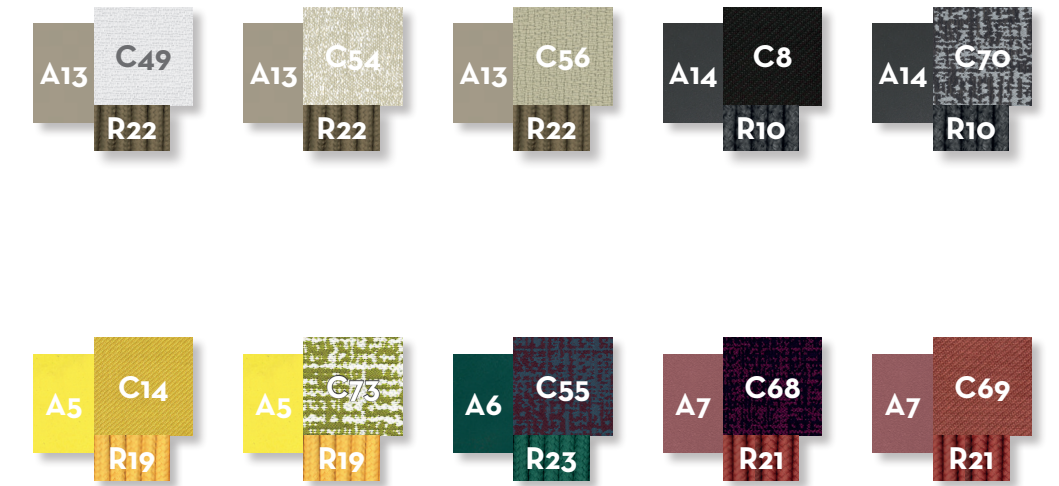

BERGER ARMREST / CODE: PANBER

Width 92 | Depth 90 | Height 110 | H.seat 30