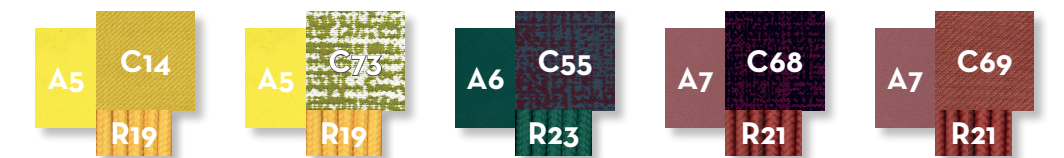

DINING ARMCHAIR / CODE: PANPP

Width 68 | Depth 58 | Height 73 | H.seat 45

KG 5.0 | unit 4 0.52 mc | ☀️ | 🪑

DINING ARMCHAIR HIGH BECKREST / CODE: PANPPA

Width 70 | Depth 69 | Height 110 | H.seat 45

KG 7.0 | unit 2 0.61 mc | ☀️ | 🪑