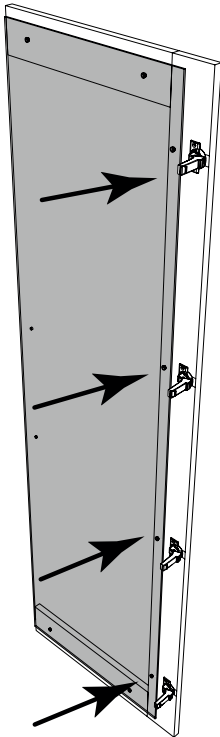

RIGHT

1 DOOR VITRINE

1

a (x4)

MPXPZO109

b (x12)

TBL M6x15

b x 12
a x 4

N° 3 PZ.

N° 1 PZ.

13

Left
opening

Right
opening

n (x4)

MPC04BA04

LEFT OPENING

RIGHT OPENING

Left opening

Right opening

Left opening

Right opening

LUSSO DAY

Left opening

Right opening