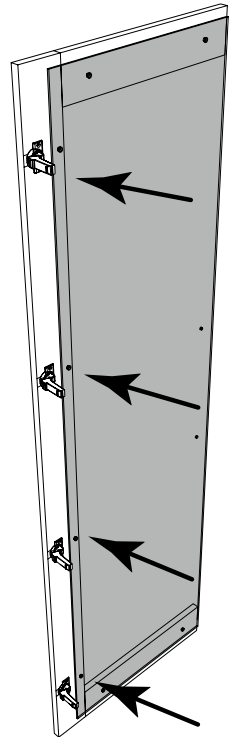

RIGHT

1 DOOR VITRINE

1

a (x4)

MPXPZO109

b (x12)

TBL M6x15

b x 12
a x 4

N° 3 PZ.

N° 1 PZ.

13

Left
opening

Right
opening

n (x4)

MPC04BA04

LEFT OPENING

RIGHT OPENING

Left opening

Right opening

Left opening

Right opening

LUSSO DAY

Left opening

Right opening