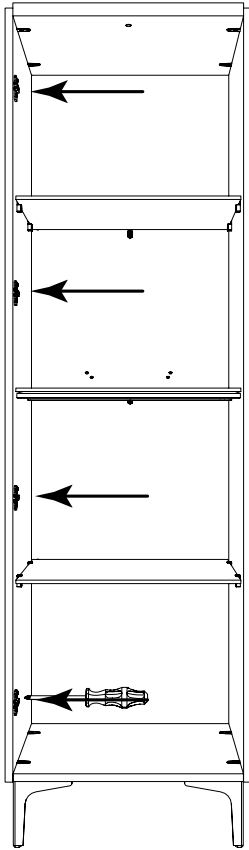

RIGHT

1 DOOR VITRINE

1

a (x4)

MPXPZO109

b (x12)

TBL M6x15

b x 12
a x 4

N° 3 PZ.

N° 1 PZ.

13

Left
opening

Right
opening

n (x4)

MPC04BA04

LEFT OPENING

RIGHT OPENING

Left opening

Right opening

Left opening

Right opening

LUSSO DAY

Left opening

Right opening