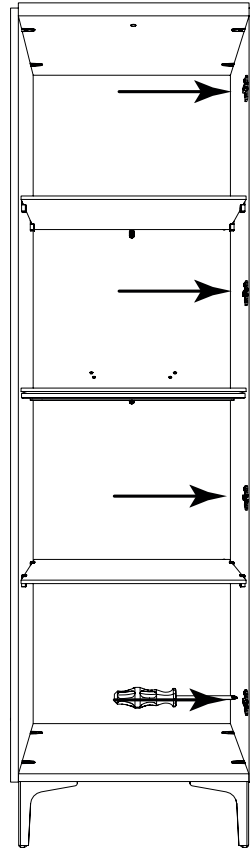

RIGHT

1 DOOR VITRINE

1

a (x4)

MPXPZO109

b (x12)

TBL M6x15

b x 12
a x 4

N° 3 PZ.

N° 1 PZ.

13

Left
opening

Right
opening

n (x4)

MPC04BA04

LEFT OPENING

RIGHT OPENING

Left opening

Right opening

Left opening

Right opening

LUSSO DAY

Left opening

Right opening