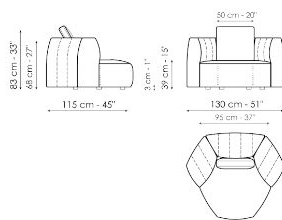

Armchair

Width: 130cm
Depth: 115cm
Height: 83cm