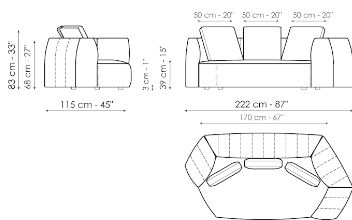

End section sofa

Width: 222cm
Depth: 115cm
Height: 83cm