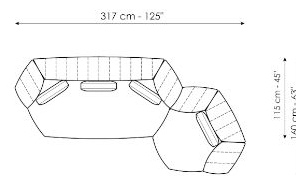

## Armchair

Width: 130cm  
Depth: 115cm  
Height: 83cm

## Pouf

Width: 87cm  
Depth: 97cm  
Height: 39cm

## Composition 01

Width: 305cm  
Depth: 160cm  
Height: 83cm