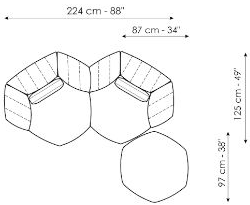

## Armchair

Width: 130cm  
Depth: 115cm  
Height: 83cm

## Composition 01

Width: 305cm  
Depth: 160cm  
Height: 83cm

## Composition 02

Width: 317cm  
Depth: 160cm  
Height: 83cm

**Composition 03**

Width: 205cm  
 Depth: 115cm  
 Height: 83cm

**Composition 04**

Width: 347cm  
 Depth: 160cm  
 Height: 83cm

**Composition 05**

Width: 430cm  
 Depth: 160cm  
 Height: 83cm

**Composition 06**

Width: 224cm  
 Depth: 125cm  
 Height: 83cm