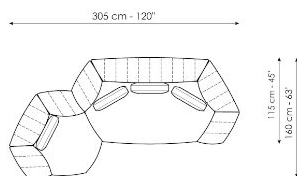

## End section sofa

Width: 222cm  
Depth: 115cm  
Height: 83cm

## Armchair

Width: 130cm  
Depth: 115cm  
Height: 83cm

## Pouf

Width: 87cm  
Depth: 97cm  
Height: 39cm

## Composition 01

Width: 305cm  
Depth: 160cm  
Height: 83cm