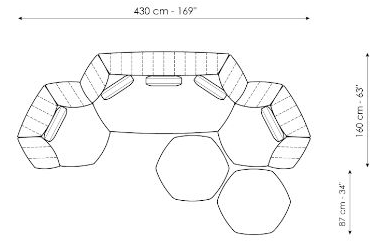

## Armchair

Width: 130cm  
Depth: 115cm  
Height: 83cm

## Composition 01

Width: 305cm  
Depth: 160cm  
Height: 83cm

## Composition 02

Width: 317cm  
Depth: 160cm  
Height: 83cm

**Composition 03**

Width: 205cm  
 Depth: 115cm  
 Height: 83cm

**Composition 04**

Width: 347cm  
 Depth: 160cm  
 Height: 83cm

**Composition 05**

Width: 430cm  
 Depth: 160cm  
 Height: 83cm

**Composition 06**

Width: 224cm  
 Depth: 125cm  
 Height: 83cm