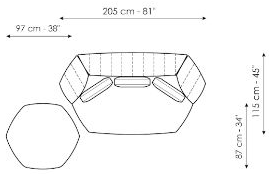

## Pouf

Width: 87cm  
Depth: 97cm  
Height: 39cm

## Composition 01

Width: 305cm  
Depth: 160cm  
Height: 83cm

## Composition 02

Width: 317cm  
Depth: 160cm  
Height: 83cm

**Composition 03**

Width: 205cm  
 Depth: 115cm  
 Height: 83cm

**Composition 04**

Width: 347cm  
 Depth: 160cm  
 Height: 83cm

**Composition 05**