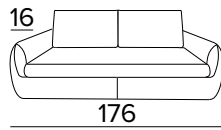

Frame with tube 30

Oven baked epoxy resin

Completely removable cover sofa

Decò pillows as an option

Mattress New Moon series in expanded polyurethane density 30Kg/m³. The side band of the mattress is made highly breathable 3D fabric for a perfect ventilation of the mattress. Fabric 100% polyester. Mattress thickness: 17 cm

GALAXY

DIVANO FISSO 2 POSTI 2 SEATER FIXED SOFA

| MT/140 TES. UNITO M/140 SINGLE FAB. | TES. CLIENTE CLIENT'S FAB. | CAT. X | CAT. A | CAT. B | CAT. C |
|--|-------------------------------|--------|--------|--------|--------|
| | | | | | |