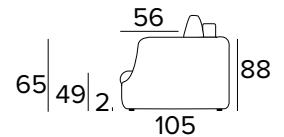

GALAXY

DIVANO FISSO 2 POSTI 2 SEATER FIXED SOFA

MT/140 TES. UNITO M/140 SINGLE FAB.	TES. CLIENTE CLIENT'S FAB.	CAT. X	CAT. A	CAT. B	CAT. C

DIVANO LETTO 2 POSTI 2 SEATER SOFA BED

MT/140 TES. UNITO M/140 SINGLE FAB.	TES. CLIENTE CLIENT'S FAB.	CAT. X	CAT. A	CAT. B	CAT. C

MATERASSO / MATTRESS
CM 120x197 / H 17

DIVANO FISSO 3 POSTI 3 SEATER FIXED SOFA

MT/140 TES. UNITO M/140 SINGLE FAB.	TES. CLIENTE CLIENT'S FAB.	CAT. X	CAT. A	CAT. B	CAT. C

DIVANO LETTO 3 POSTI 3 SEATER SOFA BED

MT/140 TES. UNITO M/140 SINGLE FAB.	TES. CLIENTE CLIENT'S FAB.	CAT. X	CAT. A	CAT. B	CAT. C

MATERASSO / MATTRESS
CM 140x197 / H 17

DIVANO FISSO MAXI MAXI SEATER FIXED SOFA

MT/140 TES. UNITO M/140 SINGLE FAB.	TES. CLIENTE CLIENT'S FAB.	CAT. X	CAT. A	CAT. B	CAT. C