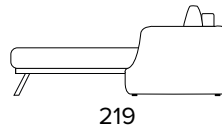

DIVANO LETTO 2 POSTI 2 SEATER SOFA BED

MT/140 TES. UNITO M/140 SINGLE FAB.	TES. CLIENTE CLIENT'S FAB.	CAT. X	CAT. A	CAT. B	CAT. C

MATERASSO / MATTRESS
CM 120x197 / H 17