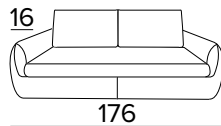

DIVANO LETTO 2 POSTI 2 SEATER SOFA BED

MT/140 TES. UNITO M/140 SINGLE FAB.	TES. CLIENTE CLIENT'S FAB.	CAT. X	CAT. A	CAT. B	CAT. C

MATERASSO / MATTRESS
CM 120x197 / H 17