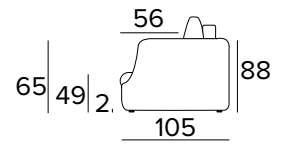

GALAXY

DIVANO FISSO 2 POSTI 2 SEATER FIXED SOFA

MT/140 TES. UNITO M/140 SINGLE FAB.	TES. CLIENTE CLIENT'S FAB.	CAT. X	CAT. A	CAT. B	CAT. C