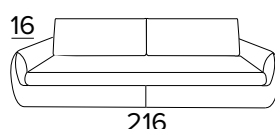

DIVANO FISSO MAXI MAXI SEATER FIXED SOFA

MT/140 TES. UNITO M/140 SINGLE FAB.	TES. CLIENTE CLIENT'S FAB.	CAT. X	CAT. A	CAT. B	CAT. C