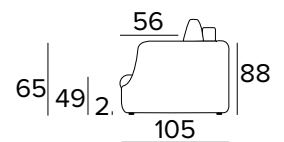

GALAXY

DIVANO FISSO 2 POSTI 2 SEATER FIXED SOFA

MT/140 TES. UNITO M/140 SINGLE FAB.	TES. CLIENTE CLIENT'S FAB.	CAT. X	CAT. A	CAT. B	CAT. C

DIVANO LETTO 2 POSTI 2 SEATER SOFA BED

MT/140 TES. UNITO M/140 SINGLE FAB.	TES. CLIENTE CLIENT'S FAB.	CAT. X	CAT. A	CAT. B	CAT. C

MATERASSO / MATTRESS
CM 120x197 / H 17

DIVANO FISSO 3 POSTI 3 SEATER FIXED SOFA

MT/140 TES. UNITO M/140 SINGLE FAB.	TES. CLIENTE CLIENT'S FAB.	CAT. X	CAT. A	CAT. B	CAT. C

DIVANO LETTO 3 POSTI 3 SEATER SOFA BED

MT/140 TES. UNITO M/140 SINGLE FAB.	TES. CLIENTE CLIENT'S FAB.	CAT. X	CAT. A	CAT. B	CAT. C

MATERASSO / MATTRESS
CM 140x197 / H 17

DIVANO FISSO MAXI MAXI SEATER FIXED SOFA

MT/140 TES. UNITO M/140 SINGLE FAB.	TES. CLIENTE CLIENT'S FAB.	CAT. X	CAT. A	CAT. B	CAT. C