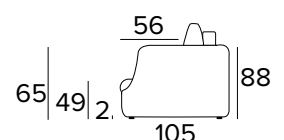

DIVANO FISSO MAXI MAXI SEATER FIXED SOFA

MT/140 TES. UNITO M/140 SINGLE FAB.	TES. CLIENTE CLIENT'S FAB.	CAT. X	CAT. A	CAT. B	CAT. C