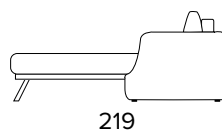

DIVANO LETTO 3 POSTI 3 SEATER SOFA BED

MT/140 TES. UNITO M/140 SINGLE FAB.	TES. CLIENTE CLIENT'S FAB.	CAT. X	CAT. A	CAT. B	CAT. C

MATERASSO / MATTRESS
CM 140x197 / H 17