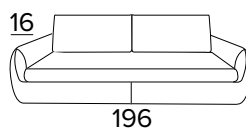

DIVANO LETTO 3 POSTI 3 SEATER SOFA BED

MT/140 TES. UNITO M/140 SINGLE FAB.	TES. CLIENTE CLIENT'S FAB.	CAT. X	CAT. A	CAT. B	CAT. C

MATERASSO / MATTRESS
CM 140x197 / H 17