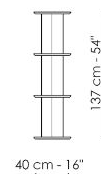

## Dogma 113

Width: 113cm  
Depth: 40cm  
Height: 182cm

## Dogma 180

Width: 180cm  
Depth: 40cm  
Height: 182cm

## Dogma 240

Width: 240cm  
Depth: 40cm  
Height: 182cm

## Dogma 113 x H 137

Width: 113cm  
Depth: 40cm  
Height: 137cm