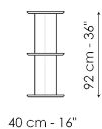

Dogma 113 x H 92

Width: 113cm
Depth: 40cm
Height: 92cm

Dogma 180 x H 92

Width: 180cm
Depth: 40cm
Height: 92cm

Dogma 240 x H 92

Width: 240cm
Depth: 40cm
Height: 92cm