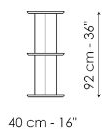

Dogma 113 x H 92

Width: 113cm
Depth: 40cm
Height: 92cm

Dogma 180 x H 92

Width: 180cm
Depth: 40cm
Height: 92cm

Dogma 240 x H 92

Width: 240cm
Depth: 40cm
Height: 92cm