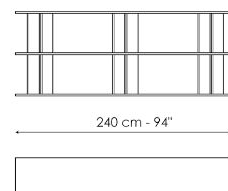

## Dogma 240

Width: 240cm  
Depth: 40cm  
Height: 182cm

## Dogma 113 x H 137

Width: 113cm  
Depth: 40cm  
Height: 137cm

## Dogma 180 x H 137

Width: 180cm  
Depth: 40cm  
Height: 137cm

## Dogma 240 x H 137

Width: 240cm  
Depth: 40cm  
Height: 137cm