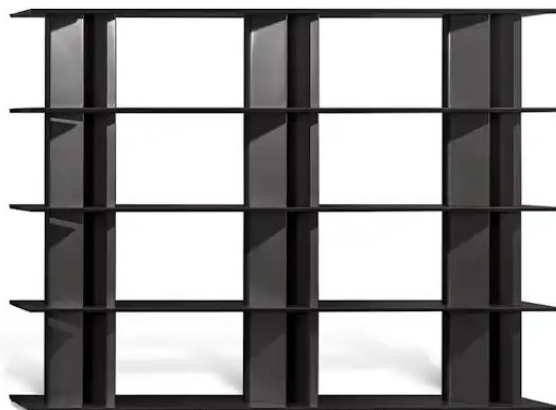

## Dogma

Designer: **Alain Gilles**

The idea behind these bookshelves is that of playing with shapes and juxtaposing different modules to create a variety of visual effects. The Dogma modern bookshelves are designed around a basic element, namely the tear-drop-shaped uprights which change the visual perception. The design thus becomes rounded and soft or sharper and narrower depending on the angle from which it is viewed. The Dogma collection has three different modules which can

be combined at will. They feature different spacing between the uprights, which when placed side by side, allow different combinations to be created. The Dogma furniture bookshelves can be placed along a wall or free-standing in the centre of the room acting as a partition between two areas. The Dogma bookshelves are available with Canaletto walnut or coal oak shelves combined with metal uprights, or in a single colour version.

## Dogma 180

Width: 180cm  
Depth: 40cm  
Height: 182cm

## Dogma 240

Width: 240cm  
Depth: 40cm  
Height: 182cm