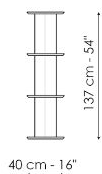

## Dogma 113

Width: 113cm  
Depth: 40cm  
Height: 182cm

## Dogma 180

Width: 180cm  
Depth: 40cm  
Height: 182cm

## Dogma 240

Width: 240cm  
Depth: 40cm  
Height: 182cm

## Dogma 113 x H 137

Width: 113cm  
Depth: 40cm  
Height: 137cm