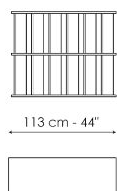

Dogma 113 x H 92

Width: 113cm
Depth: 40cm
Height: 92cm

Dogma 180 x H 92

Width: 180cm
Depth: 40cm
Height: 92cm

Dogma 240 x H 92

Width: 240cm
Depth: 40cm
Height: 92cm