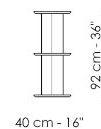

Dogma 113 x H 92

Width: 113cm
Depth: 40cm
Height: 92cm

Dogma 180 x H 92

Width: 180cm
Depth: 40cm
Height: 92cm

Dogma 240 x H 92

Width: 240cm
Depth: 40cm
Height: 92cm