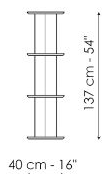

## Dogma 113

Width: 113cm  
Depth: 40cm  
Height: 182cm

## Dogma 180

Width: 180cm  
Depth: 40cm  
Height: 182cm

## Dogma 240

Width: 240cm  
Depth: 40cm  
Height: 182cm

## Dogma 113 x H 137

Width: 113cm  
Depth: 40cm  
Height: 137cm