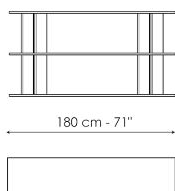

## Dogma 240

Width: 240cm  
Depth: 40cm  
Height: 182cm

## Dogma 113 x H 137

Width: 113cm  
Depth: 40cm  
Height: 137cm

## Dogma 180 x H 137

Width: 180cm  
Depth: 40cm  
Height: 137cm

## Dogma 240 x H 137

Width: 240cm  
Depth: 40cm  
Height: 137cm