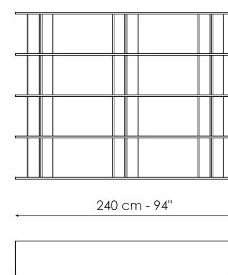

Data sheet

Dogma 113

Width: 113cm
Depth: 40cm
Height: 182cm

Dogma 180

Width: 180cm
Depth: 40cm
Height: 182cm

Dogma 240

Width: 240cm
Depth: 40cm
Height: 182cm