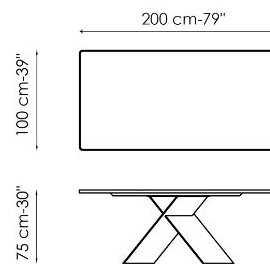

# Data sheet

Width: 160cm  
Depth: 90cm  
Height: ± 75cm

Width: 180cm  
Depth: 90cm  
Height: ± 75cm

Width: 200cm  
Depth: 100cm  
Height: ± 75cm

Width: 220cm  
Depth: 100cm  
Height: ± 75cm

Width: 250cm  
Depth: 100cm  
Height: ± 75cm

Width: 300cm  
Depth: 100-108cm  
Height: ± 75cm

Width: 300cm  
Depth: 120cm  
Height: ± 75cm

Width: 200cm  
Depth: 108cm  
Height: ± 75cm

Width: 250cm  
Depth: 112cm  
Height: ± 75cm

Width: 300cm  
 Depth: 120cm  
 Height: ± 75cm

Width: 160-240cm  
 Depth: 90cm  
 Height: ± 75cm

Width: 180-260cm  
 Depth: 90cm  
 Height: ± 75cm

Width: 200-300cm  
 Depth: 100cm  
 Height: ± 75cm