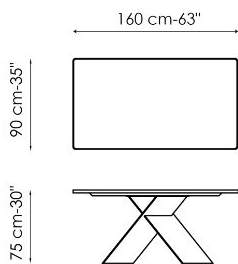

# Data sheet

Width: 160cm  
Depth: 90cm  
Height: ± 75cm

Width: 180cm  
Depth: 90cm  
Height: ± 75cm

Width: 200cm  
Depth: 100cm  
Height: ± 75cm

Width: 220cm  
Depth: 100cm  
Height: ± 75cm

Width: 250cm  
Depth: 100cm  
Height: ± 75cm

Width: 300cm  
Depth: 100-108cm  
Height: ± 75cm

Width: 300cm  
Depth: 120cm  
Height: ± 75cm

Width: 200cm  
Depth: 108cm  
Height: ± 75cm

Width: 250cm  
Depth: 112cm  
Height: ± 75cm

Width: 300cm  
 Depth: 120cm  
 Height: ± 75cm

Width: 160-240cm  
 Depth: 90cm  
 Height: ± 75cm

Width: 180-260cm  
 Depth: 90cm  
 Height: ± 75cm

Width: 200-300cm  
 Depth: 100cm  
 Height: ± 75cm