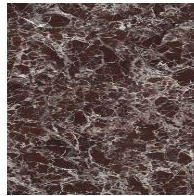

**Glossy ceramic**  
Imperial grey

**Glossy ceramic**  
Black Onyx

**Glossy ceramic**  
Mountain peak

**Glossy ceramic**  
Rosso imperiale

## Wood

**Solid wood**  
Walnut Canaletto

**Solid wood**  
American walnut

**Solid wood**  
Brushed coal oak

**Solid wood**  
Brushed natural oak

## Ceramic

**Mat ceramic**  
Ardesia grey

**Glossy ceramic**  
Calacatta

**Silk finish ceramic**  
Calacatta macchia  
vecchia

**Mat ceramic**  
Laurent

**Glossy ceramic**  
Imperial grey

**Glossy ceramic**  
Black Onyx

**Glossy ceramic**  
Mountain peak

**Glossy ceramic**  
Rosso imperiale