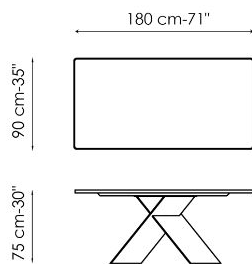

# Data sheet

Width: 160cm  
Depth: 90cm  
Height: ± 75cm

Width: 180cm  
Depth: 90cm  
Height: ± 75cm

Width: 200cm  
Depth: 100cm  
Height: ± 75cm

Width: 220cm  
Depth: 100cm  
Height: ± 75cm

Width: 250cm  
Depth: 100cm  
Height: ± 75cm

Width: 300cm  
Depth: 100-108cm  
Height: ± 75cm

Width: 300cm  
Depth: 120cm  
Height: ± 75cm

Width: 200cm  
Depth: 108cm  
Height: ± 75cm

Width: 250cm  
Depth: 112cm  
Height: ± 75cm

Width: 300cm  
 Depth: 120cm  
 Height: ± 75cm

Width: 160-240cm  
 Depth: 90cm  
 Height: ± 75cm

Width: 180-260cm  
 Depth: 90cm  
 Height: ± 75cm

Width: 200-300cm  
 Depth: 100cm  
 Height: ± 75cm