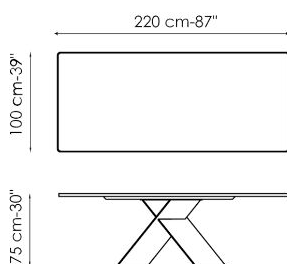

# Data sheet

Width: 160cm  
Depth: 90cm  
Height: ± 75cm

Width: 180cm  
Depth: 90cm  
Height: ± 75cm

Width: 200cm  
Depth: 100cm  
Height: ± 75cm

Width: 220cm  
Depth: 100cm  
Height: ± 75cm

Width: 250cm  
Depth: 100cm  
Height: ± 75cm

Width: 300cm  
Depth: 100-108cm  
Height: ± 75cm

Width: 300cm  
Depth: 120cm  
Height: ± 75cm

Width: 200cm  
Depth: 108cm  
Height: ± 75cm

Width: 250cm  
Depth: 112cm  
Height: ± 75cm

Width: 300cm  
 Depth: 120cm  
 Height: ± 75cm

Width: 160-240cm  
 Depth: 90cm  
 Height: ± 75cm

Width: 180-260cm  
 Depth: 90cm  
 Height: ± 75cm

Width: 200-300cm  
 Depth: 100cm  
 Height: ± 75cm