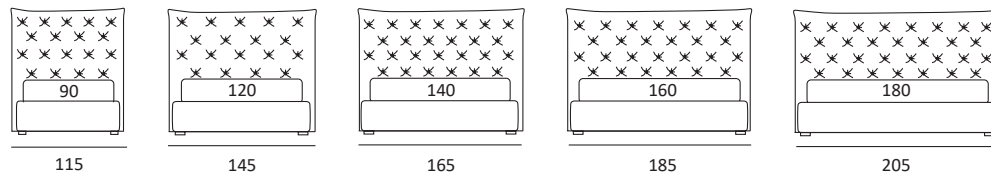

TENDER

DI SERIE:
Piede in legno **Cubic** h cm 6, colore wengè

OPTIONAL:
Piede in legno **Cubic** h cm 6-10, colori grigio, wengè
Piede in legno **Classic** h cm 10, colori bianco, naturale, wengè
Ruote **Carry**

AS STANDARD:
Cubic wooden foot H 6 cm, colour: wenge

OPTIONALS:
Cubic wooden foot H 6-10 cm, colours: grey, wenge
Classic wooden foot H 10 cm, colours: white, natural, wenge
Carry wheels

TENDER LIFT

DI SERIE:
Piede in legno **Log** h cm 18, colore wengè

AS STANDARD:
Log wooden foot H 18 cm, colour: wenge

OPTIONALS:
Log and **Classic** wooden foot H 18 cm, colours: white, natural, wenge
Bill and **Tube** metal foot H 18 cm, brown mocha finish
Hop metal foot H 18 cm, manganese finish
Peak and **Wily** metal foot H 18 cm, chrome finish, colours: powder, silk

RUOTA WHEEL

Ruota CARRY
H cm 8
H 8 cm