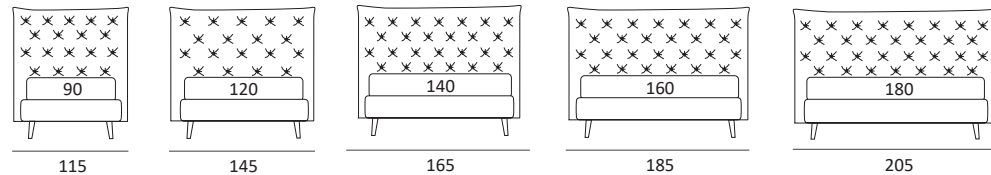

TENDER

DI SERIE:
Piede in legno **Cubic** h cm 6, colore wengè

OPTIONAL:
Piede in legno **Cubic** h cm 6-10, colori grigio, wengè
Piede in legno **Classic** h cm 10, colori bianco, naturale, wengè
Ruote **Carry**

AS STANDARD:
Cubic wooden foot H 6 cm, colour: wenge

OPTIONALS:
Cubic wooden foot H 6-10 cm, colours: grey, wenge
Classic wooden foot H 10 cm, colours: white, natural, wenge
Carry wheels

TENDER LIFT

DI SERIE:
Piede in legno **Log** h cm 18, colore wengè

AS STANDARD:
Log wooden foot H 18 cm, colour: wenge

OPTIONALS:
Log and **Classic** wooden foot H 18 cm, colours: white, natural, wenge
Bill and **Tube** metal foot H 18 cm, brown mocha finish
Hop metal foot H 18 cm, manganese finish
Peak and **Wily** metal foot H 18 cm, chrome finish, colours: powder, silk

RUOTA WHEEL

Ruota CARRY
H cm 8
H 8 cm