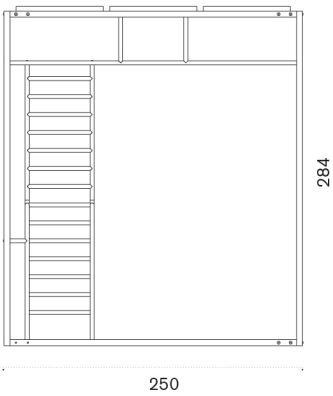

# Out-Fit

Gym

Item

● ● ● OFT1S78

Description

Gym 2,5 X 2,5 rust and teak with equipment

→ 431 | 11 boxes | info pack on request 524.5 Kg