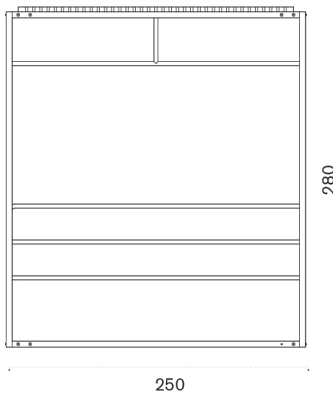

# Out-Fit

Gym

Item

● ● ● OFT1S78

Description

Gym 2,5 X 2,5 rust and teak with equipment

→ 431 | 11 boxes | info pack on request 524.5 Kg