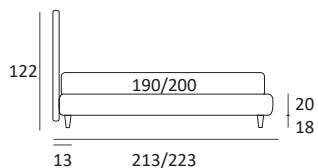

DIAMOND LIFT

DI SERIE:
Piede in legno **Log** h cm 18, colore wengè

OPTIONAL:
Piede in legno **Log** e **Classic** h cm 18, colori bianco, naturale, wengè
Piede in metallo **Bill** h cm 18, finitura marrone moka
Piede in metallo **Glam, Peak e Wily** h cm 18, finitura cromo, colori polvere, seta
Piede in metallo **Hop** h cm 18, finitura manganese

AS STANDARD:
Log wooden foot H 18 cm, colour: wenge

OPTIONALS:
Log and **Classic** wooden foot H 18 cm, colours: white, natural, wenge
Bill metal foot H 18 cm, brown mocha finish
Glam, Peak and Wily metal foot H 18 cm, chrome finish, colours: powder, silk
Hop metal foot H 18 cm, manganese finish