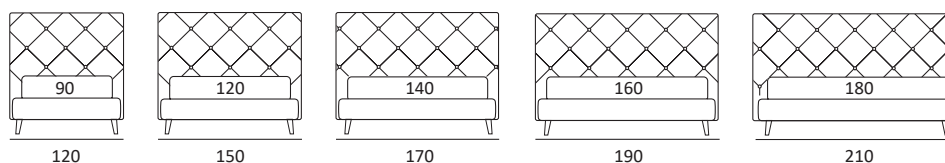

DIAMOND LIFT

DI SERIE:
Piede in legno **Log** h cm 18, colore wengè

OPTIONAL:
Piede in legno **Log** e **Classic** h cm 18, colori bianco, naturale, wengè
Piede in metallo **Bill** h cm 18, finitura marrone moka
Piede in metallo **Glam, Peak e Wily** h cm 18, finitura cromo, colori polvere, seta
Piede in metallo **Hop** h cm 18, finitura manganese

AS STANDARD:
Log wooden foot H 18 cm, colour: wenge

OPTIONALS:
Log and **Classic** wooden foot H 18 cm, colours: white, natural, wenge
Bill metal foot H 18 cm, brown mocha finish
Glam, Peak and Wily metal foot H 18 cm, chrome finish, colours: powder, silk
Hop metal foot H 18 cm, manganese finish

PIEDI IN LEGNO WOOD FEET

PIEDI IN METALLO METAL FEET