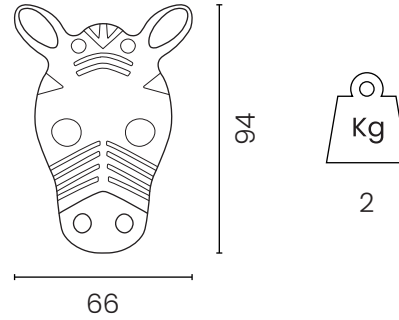

## Zibra Carpet

DESIGN MARCO OGGIAN, 2024

Hand tufted shaped acrylic carpet for indoor environments. Available in one medium size.

### Packaging

No. of parcels:	1
Weight (kg):	3
Volume (m <sup>3</sup> ):	0.0324
Dimensions (LxWxH):	100 x 18 x 18 cm

Made in P.R.C.