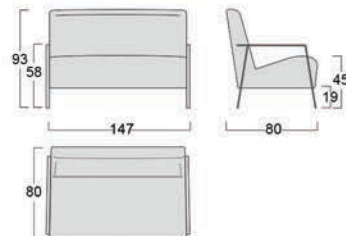

**Standard feet:** armrest in open metal with mocha brown finish.

**Optional feet:** armrest in closed metal with mocha brown finish.

**Poltrona Armchair**

**Divanetto Small sofa**

**Divanetto Small sofa**