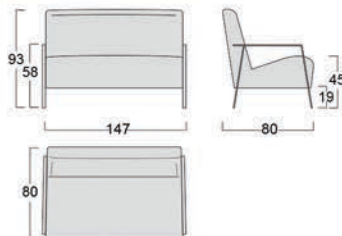

Divanetto Small sofa