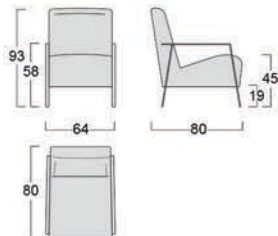

Struttura: legno stagionato multistrato, completamente rivestito in poliuretano espanso indeformabile D 32/18 e ovatta di poliestere gr 300.

Molleggio seduta: nastri elastici in fibra propilenica e lattice da 80 mm, tesi meccanicamente.

Rivestimento: completamente sfoderabile in tessuto, non sfoderabile in pelle o ecopelle. Optional: trapunta Band, non disponibile nella versione pelle.

Piede di serie: bracciolo aperto in metallo finitura marrone moka.

Piede optional: bracciolo chiuso in metallo finitura marrone moka.

Structure: seasoned multi-layer wood, completely covered in non-deformable D 32/18 polyurethane foam and 300 g polyester wadding.

Seat springs: 80mm propylene fibre and latex webbing, mechanically stretched.

Cover: completely removable in fabric, not removable in leather or faux leather. Optional: Band quilt, not available in the leather version.

Standard feet: armrest in open metal with mocha brown finish.

Optional feet: armrest in closed metal with mocha brown finish.

Poltrona Armchair