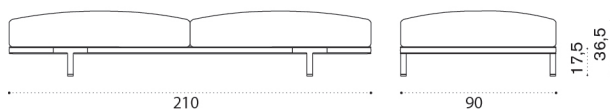

Baia

Pouf 210x90

Item	Description
BAPUM2D69T1PP58	Alu. carbon/teak + cruise
BAPUM2D69T1PP56	Alu. carbon/teak + maiorca
BAPUM2D69T1PP57	Alu. carbon/teak + navy
BAPUM2D69T1TR13	Alu. carbon/teak + linen
BAPUM2D69PP58	Alu. carbon + cruise
BAPUM2D69PP56	Alu. carbon + maiorca
BAPUM2D69PP57	Alu. carbon + navy
BAPUM2D69TR13	Alu. carbon + linen
BAPUM2D69APP58	Alu. carbon/accoya + cruise
BAPUM2D69APP56	Alu. carbon/accoya + maiorca
BAPUM2D69APP57	Alu. carbon/accoya + navy
BAPUM2D69ATR13	Alu. carbon/accoya + linen
BAPUM2D70T1PP58	Alu. silver/teak + cruise
BAPUM2D70T1PP56	Alu. silver/teak + maiorca
BAPUM2D70T1PP57	Alu. silver/teak + navy
BAPUM2D70T1TR13	Alu. silver/teak + linen
BAPUM2D70PP58	Alu. silver + cruise
BAPUM2D70PP56	Alu. silver + maiorca
BAPUM2D70PP57	Alu. silver + navy
BAPUM2D70TR13	Alu. silver + linen
BAPUM2D70APP58	Alu. silver/accoya + cruise
BAPUM2D70APP56	Alu. silver/accoya + maiorca
BAPUM2D70APP57	Alu. silver/accoya + navy
BAPUM2D70ATR13	Alu. silver/accoya + linen
COVER719	Rain cover 211 x 91 h38

→ 40 | 1 box 218X98X72H 88 Kg

All dimensions are in centimetres