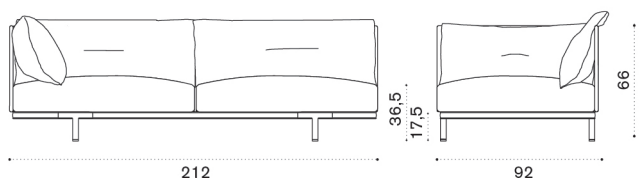

→ 69 | 1 box 218X98X101H 101.5 Kg