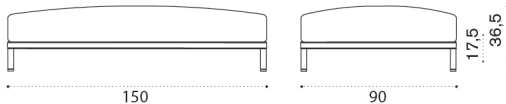

Baia

Design: Christophe Pillet

Pouf 150x90

Item	Description
BAPUM1D69T1PP58	Alu. carbon/teak + cruise
BAPUM1D69T1PP56	Alu. carbon/teak + maiorca
BAPUM1D69T1PP57	Alu. carbon/teak + navy
BAPUM1D69T1TR13	Alu. carbon/teak + linen
BAPUM1D69PP58	Alu. carbon + cruise
BAPUM1D69PP56	Alu. carbon + maiorca
BAPUM1D69PP57	Alu. carbon + navy
BAPUM1D69TR13	Alu. carbon + linen
BAPUM1D69APP58	Alu. carbon/accoya + cruise
BAPUM1D69APP56	Alu. carbon/accoya + maiorca
BAPUM1D69APP57	Alu. carbon/accoya + navy
BAPUM1D69ATR13	Alu. carbon/accoya + linen
BAPUM1D70T1PP58	Alu. silver/teak + cruise
BAPUM1D70T1PP56	Alu. silver/teak + maiorca
BAPUM1D70T1PP57	Alu. silver/teak + navy
BAPUM1D70T1TR13	Alu. silver/teak + linen
BAPUM1D70PP58	Alu. silver + cruise
BAPUM1D70PP56	Alu. silver + maiorca
BAPUM1D70PP57	Alu. silver + navy
BAPUM1D70TR13	Alu. silver + linen
BAPUM1D70APP58	Alu. silver/accoya + cruise
BAPUM1D70APP56	Alu. silver/accoya + maiorca
BAPUM1D70APP57	Alu. silver/accoya + navy
BAPUM1D70ATR13	Alu. silver/accoya + linen
COVER718	Rain cover 151 x 91 h38

→ 30 | 1 box 165X98X72H 67 Kg