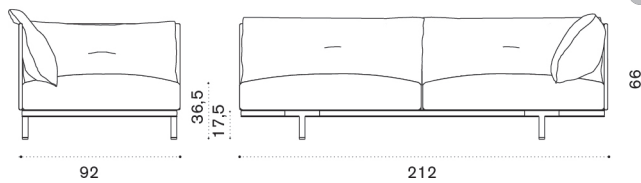

Baia

Backend module - Left

Item	Description
BAFSD69T1TR13P	Alu. carbon/teak + linen-faux leather
BAFSD69T1PP56	Alu. carbon/teak + maiorca
BAFSD69TR13P	Alu. carbon + linen-faux leather
BAFSD69PP56	Alu. carbon + maiorca
BAFSD69ATR13P	Alu. carbon/accoya + linen-faux leather
BAFSD69APP56	Alu. carbon/accoya + maiorca
BAFSD70T1TR13P	Alu. silver/teak + linen-faux leather
BAFSD70T1PP56	Alu. silver/teak + maiorca
BAFSD70TR13P	Alu. silver + linen-faux leather
BAFSD70PP56	Alu. silver + maiorca
BAFSD70ATR13P	Alu. silver/accoya + linen-faux leather
BAFSD70APP56	Alu. silver/accoya + maiorca

COVER709

Rain cover 213 x 93 h67

→ 69 | 1 box 218X98X101H 101.5 Kg

Backend module - Right

BAFDD69T1TR13P	Alu. carbon/teak + linen-faux leather
BAFDD69T1PP56	Alu. carbon/teak + maiorca
BAFDD69TR13P	Alu. carbon + linen-faux leather
BAFDD69PP56	Alu. carbon + maiorca
BAFDD69ATR13P	Alu. carbon/accoya + linen-faux leather
BAFDD69APP56	Alu. carbon/accoya + maiorca
BAFDD70T1TR13P	Alu. silver/teak + linen-faux leather
BAFDD70T1PP56	Alu. silver/teak + maiorca
BAFDD70TR13P	Alu. silver + linen-faux leather
BAFDD70PP56	Alu. silver + maiorca
BAFDD70ATR13P	Alu. silver/accoya + linen-faux leather
BAFDD70APP56	Alu. silver/accoya + maiorca

COVER710

Rain cover 213 x 95 h67