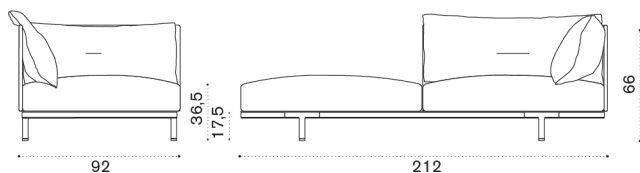

→ 69 | 1 box 218X98X101H 99 Kg