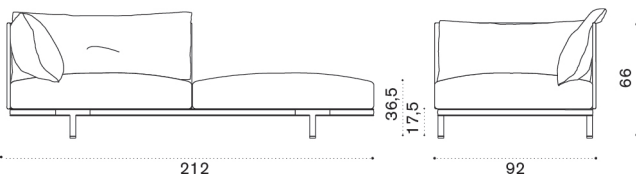

Baia

Chaise lounge module - Left

Item	Description
BAC LSD69T1TR13P	Alu. carbon/teak + linen-faux leather
BAC LSD69T1PP56	Alu. carbon/teak + maiorca
BAC LSD69TR13P	Alu. carbon + linen-faux leather
BAC LSD69PP56	Alu. carbon + maiorca
BAC LSD69ATR13P	Alu. carbon/accoya + linen-faux leather
BAC LSD69APP56	Alu. carbon/accoya + maiorca
BAC LSD70T1TR13P	Alu. silver/teak + linen-faux leather
BAC LSD70T1PP56	Alu. silver/teak + maiorca
BAC LSD70TR13P	Alu. silver + linen-faux leather
BAC LSD70PP56	Alu. silver + maiorca
BAC LSD70ATR13P	Alu. silver/accoya + linen-faux leather
BAC LSD70APP56	Alu. silver/accoya + maiorca
COVER712	Rain cover 213 x 95 h67

→ 69 | 1 box 218X98X101H 99 Kg