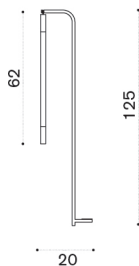

## Complementary back cushion 40x40

Item	Description
 BACUSCM1PP56	Back cushion, maiorca
 BACUSCM1PP57	Back cushion, navy
 BACUSCM1PP58	Back cushion, cruise
 BACUSCM1TR13	Back cushion, linen

 → 0.5 |  1 box 45X45X15H 1 Kg

## Lamp

 BALAD69	Aluminium carbon
 BALAD70	Aluminium silver

 → 4 |  1 box 130X25X10H 6 Kg