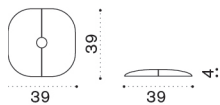

→ 3 | 1 box 41X41X10H 4 Kg