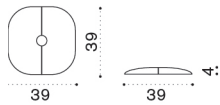

→ 29 2-4 | 2 boxes 1X 47X47X78H 20 Kg + 1X 77X97X6H 11,5 Kg

Complementary base cover

EJBST1	Teak
EJBST5	Pickled teak

→ 3 | 1 box 41X41X10H 4 Kg