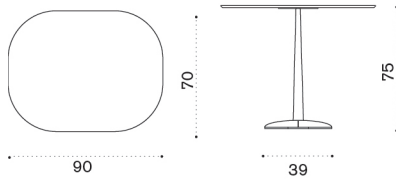

Enjoy

Design: Ethimo

Dining table 90x70 h75

Item	Description
EJTRH4B43LB	Warmwhite + c. stone white
EJTRH4B43LV	Warmwhite + c. stone black
EJTRH4B43LT	Warmwhite + c. stone grey
EJTRH4B48LB	Sepia black + c. stone white
EJTRH4B48LV	Sepia black + c. stone black
EJTRH4B48LT	Sepia black + c. stone grey
EJTRH4B51LB	Coffee brown + c. stone white
EJTRH4B51LV	Coffee brown + c. stone black
EJTRH4B51LT	Coffee brown + c. stone grey
EJTRH4B44LB	Warmgrey + c. stone white
EJTRH4B44LV	Warmgrey + c. stone black
EJTRH4B44LT	Warmgrey + c. stone grey
COVER545	Rain cover 92X72 h77

→ 29 2-4 | 2 boxes 1X 47X47X78H 20 Kg + 1X 77X97X6H 11,5 Kg

Complementary base cover

EJBST1	Teak
EJBST5	Pickled teak

→ 3 | 1 box 41X41X10H 4 Kg