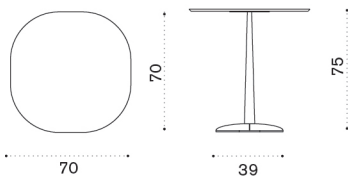

→ 25 | 2-4 | 2 boxes 1X 47X47X78H 20 Kg + 1X 77X77X6H 7,5 Kg

- ● EJTQH4B43LB
- ● EJTQH4B43LV
- ● EJTQH4B43LT

Warmwhite + c. stone white
Warmwhite + c. stone black
Warmwhite + c. stone grey

- ● EJTQH4B48LB
- ● EJTQH4B48LV
- ● EJTQH4B48LT

Sepia black + c. stone white
Sepia black + c. stone black
Sepia black + c. stone grey

- ● EJTQH4B51LB
- ● EJTQH4B51LV
- ● EJTQH4B51LT

Coffee brown + c. stone white
Coffee brown + c. stone black
Coffee brown + c. stone grey

- ● EJTQH4B44LB
- ● EJTQH4B44LV
- ● EJTQH4B44LT

Warmgrey + c. stone white
Warmgrey + c. stone black
Warmgrey + c. stone grey

● COVER547

Rain cover 72X72 h77