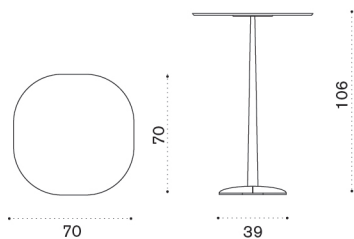

- ● EJTQH4B44LB
- ● EJTQH4B44LV
- ● EJTQH4B44LT

Warmgrey + c. stone white
Warmgrey + c. stone black
Warmgrey + c. stone grey

● COVER547

Rain cover 72X72 h77

Enjoy

Design: Ethimo

High table 70x70 h106

→ 28 2-4 | 2 boxes 1X 47X47X108H 21 Kg + 1X 77X77X6H 7,5 Kg