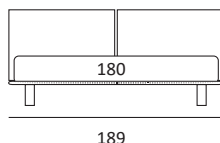

STYLISH PIANO ORTOPEDICO

DI SERIE:

Piede in ABS **Bolt** h cm 19

OPTIONAL:

Piede in plexiglass **Jiff** h cm 19

Piede in metallo **Glam** h cm 24, finitura cromo, colori polvere, seta

Piede in metallo **Top** h cm 23, finitura satinato, colori polvere, seta

Piede in metallo **Twist** h cm 20, finitura manganese

AS STANDARD:

Bolt Abs feet H 19 cm

OPTIONALS:

Jiff plexiglass foot H 19 cm

Glam metal foot H 24 cm, chrome finish, colours: powder, silk

Top metal foot H 23 cm, satin finish, colours: powder, silk