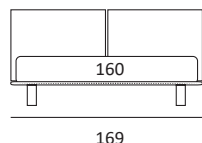

STYLISH PIANO ORTOPEDICO

DI SERIE:

Piede in ABS **Bolt** h cm 19

OPTIONAL:

Piede in plexiglass **Jiff** h cm 19

Piede in metallo **Glam** h cm 24, finitura cromo, colori polvere, seta

Piede in metallo **Top** h cm 23, finitura satinato, colori polvere, seta

Piede in metallo **Twist** h cm 20, finitura manganese

AS STANDARD:

Bolt Abs feet H 19 cm

OPTIONALS:

Jiff plexiglass foot H 19 cm

Glam metal foot H 24 cm, chrome finish, colours: powder, silk

Top metal foot H 23 cm, satin finish, colours: powder, silk