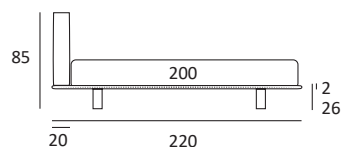

STYLISH PIANO ORTOPEDICO

DI SERIE:

Piede in ABS **Bolt** h cm 19

OPTIONAL:

Piede in plexiglass **Jiff** h cm 19

Piede in metallo **Glam** h cm 24, finitura cromo, colori polvere, seta

Piede in metallo **Top** h cm 23, finitura satinato, colori polvere, seta

Piede in metallo **Twist** h cm 20, finitura manganese

AS STANDARD:

Bolt Abs feet H 19 cm

OPTIONALS:

Jiff plexiglass foot H 19 cm

Glam metal foot H 24 cm, chrome finish, colours: powder, silk

Top metal foot H 23 cm, satin finish, colours: powder, silk

Piede **TWIST**

H cm 20, finitura manganese
H 20 cm, manganese finish

PIEDI TRASPARENTI TRANSPARENT FEET

Piede **BOLT**

H cm 19, ABS
H 19 cm, ABS

Piede **JIFF**

H cm 19, plexiglass
H 19 cm, plexiglass