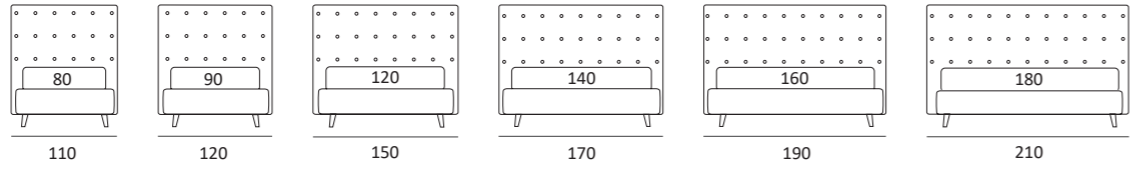

POINT COMPATTO

DI SERIE:
Piede in legno **Log** h cm 14, colore wengè

OPTIONAL:
Piede in legno **Log** h cm 14, colori bianco, naturale
Piede in metallo **Bill** h cm 14, finitura marrone moka
Piede in metallo **Glam e Peak** h cm 14, finitura cromo, colori polvere, seta
Piede in metallo **Hop** h cm 14, finitura manganese

AS STANDARD:
Log wooden foot H 14 cm, colour: wenge

OPTIONALS:
Log wooden foot H 14 cm, colours: white, natural
Bill metal foot H 14 cm, brown mocha finish
Glam and Peak metal foot H 14 cm, chrome finish, colours: powder, silk
Hop metal foot H 14 cm, manganese finish