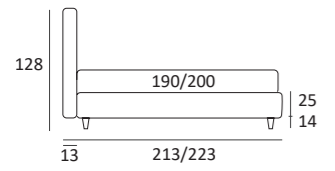

POINT COMPATTO

DI SERIE:
Piede in legno **Log** h cm 14, colore wengè

OPTIONAL:
Piede in legno **Log** h cm 14, colori bianco, naturale
Piede in metallo **Bill** h cm 14, finitura marrone moka
Piede in metallo **Glam e Peak** h cm 14, finitura cromo, colori polvere, seta
Piede in metallo **Hop** h cm 14, finitura manganese

AS STANDARD:
Log wooden foot H 14 cm, colour: wenge

OPTIONALS:
Log wooden foot H 14 cm, colours: white, natural
Bill metal foot H 14 cm, brown mocha finish
Glam and Peak metal foot H 14 cm, chrome finish, colours: powder, silk
Hop metal foot H 14 cm, manganese finish