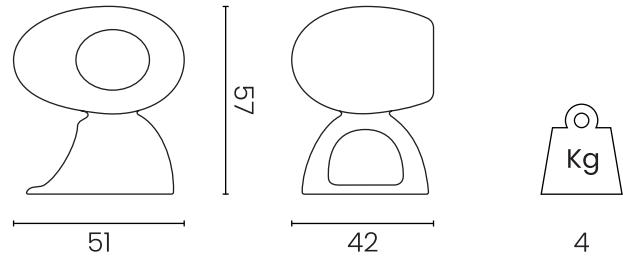

Cat Cave

DESIGN STEFANO GIOVANNONI

Home-cave-refuge for cats in batch-coloured recyclable polyethylene, suitable for indoor dry locations. Scratching mat and cushion are included.

Materials

Body: Batch coloured polyethylene

Bordeaux
35001QUP-BX

Dove Grey
35001QUP-DG

Packaging

No. of parcels:	1
Weight (kg):	5
Volume (m³):	0,1
Dimensions (LxWxH):	53 x 44 x 58 cm

Product use: Indoor dry locations

Made in Italy