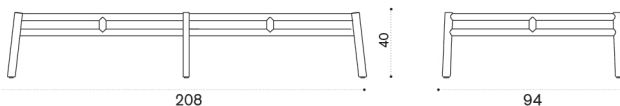

→ 13 1 box 85X135X75H 20 Kg

Kilt

Design: Marcello Ziliani

Lounge armchair

Item	Description
  KIPLT1RCS	Teak + round rope sand
  KIPLT1R56	Teak + round rope olive green
  KIPLT1R52	Teak + round rope ruby wine
  KIPLT5RCD	Pickled teak + round rope dark grey
 KICUPL0001-50	Cushion (seat+back) soft ivory/piping tortora
 COVER502	Rain cover 78 x 72 h70

 → 9  |  1 box 81X86X95H 28 Kg  → 2

Sunbed

  KILET1RCS	Teak + round rope sand
 KICULEC42	Mattress, canapa grey, D 80 L 190 H 7
 KICULEO001-50	Mattress, soft ivory/tortora D 80 L 190 H 7
 KICURLEC42	Roll cushion, Ø21 L 70 canapa grey
 KICURLEO001	Roll cushion, Ø21 L 70 soft ivory melange
 KICUGLEC42	Pillow cushion, 60x45 canapa grey
 KICUGLEO001	Pillow cushion, 60x45 soft ivory melange
 COVER807	Rain cover 209x96 h40