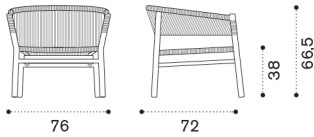

→ 6,5 | 1 box 62X82X127H 37 Kg → 4

Kilt

Square dining table 91x91

→ 18 4 1 box 96X96X207H 25 Kg

Item

Description

KITPQT1	Teak
KITPQT5	Pickled teak
COVER500	Rain cover 93 x 93 h78

Square coffee table 65x65

→ 7 1 box 75X74X40H 15 Kg

KITCQT1	Teak
KITCQT5	Pickled teak
COVER501	Rain cover 73 x 73 h38

2 seater sofa

KID2T1RCS	Teak + round rope sand
KID2T5RCD	Pickled teak + round rope dark grey
KICUD20001-50	Cushion (seat+back) soft ivory/piping tortora
COVER620	Rain cover 135x78 h70

→ 13 1 box 85X135X75H 20 Kg

Kilt

Design: Marcello Ziliani

Lounge armchair

Item	Description
  KIPLT1RCS	Teak + round rope sand
  KIPLT1R56	Teak + round rope olive green
  KIPLT1R52	Teak + round rope ruby wine
  KIPLT5RCD	Pickled teak + round rope dark grey
 KICUPL0001-50	Cushion (seat+back) soft ivory/piping tortora
 COVER502	Rain cover 78 x 72 h70