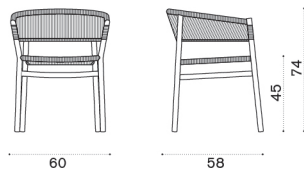

Material

Fabrics

Rain cover

Dining armchair

Item	Description
KIPDT1RCS	Teak + round rope sand
KIPDT1R56	Teak + round rope olive green
KIPDT1R52	Teak + round rope ruby wine
KIPDT5RCD	Pickled teak + round rope dark grey
KIPDD43R1	Warmwhite + round rope light grey
KIPDD44RCD	Warmgrey + round rope dark grey
KICUPDAW24	seat cushion 46x42 h2, nature grey
KICUPDAW25	seat cushion 46x42 h2, nature white
KICUPDAW39	seat cushion 46x42 h2, espresso
COVER313	Rain cover 62 x 60 h74

→ 6,5 | 1 box 62X82X127H 37 Kg → 4

Kilt

Square dining table 91x91

→ 18 4 1 box 96X96X207H 25 Kg

Item

Description

KITPQT1	Teak
KITPQT5	Pickled teak
COVER500	Rain cover 93 x 93 h78

Square coffee table 65x65

 → 20 |  1 box 98X215X40H 24 Kg