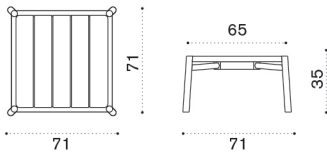

→ 6,5 | 1 box 62X82X127H 37 Kg → 4

Kilt

Square dining table 91x91

→ 18 4 1 box 96X96X207H 25 Kg

Item

Description

KITPQT1	Teak
KITPQT5	Pickled teak
COVER500	Rain cover 93 x 93 h78

Square coffee table 65x65