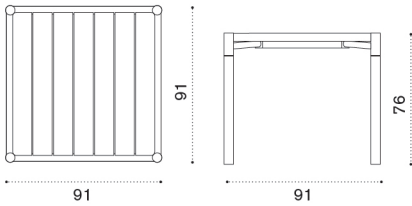

→ 6,5 | 1 box 62X82X127H 37 Kg → 4

Kilt

Square dining table 91x91

→ 18 4 1 box 96X96X207H 25 Kg

Item

Description

KITPQT1	Teak
KITPQT5	Pickled teak
COVER500	Rain cover 93 x 93 h78

Square coffee table 65x65