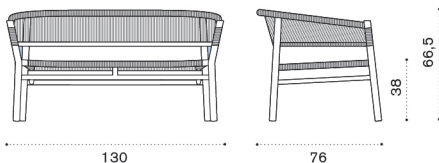

→ 6,5 | 1 box 62X82X127H 37 Kg → 4

Kilt

Square dining table 91x91

→ 18 4 1 box 96X96X207H 25 Kg

Item

Description

KITPQT1	Teak
KITPQT5	Pickled teak
COVER500	Rain cover 93 x 93 h78

Square coffee table 65x65

→ 7 1 box 75X74X40H 15 Kg

KITCQT1	Teak
KITCQT5	Pickled teak
COVER501	Rain cover 73 x 73 h38

2 seater sofa

KID2T1RCS	Teak + round rope sand
KID2T5RCD	Pickled teak + round rope dark grey
KICUD20001-50	Cushion (seat+back) soft ivory/piping tortora
COVER620	Rain cover 135x78 h70