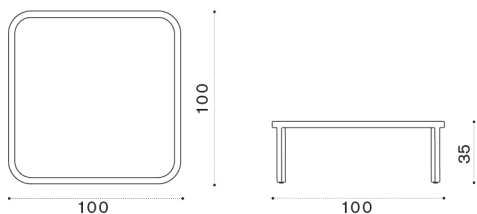

Square coffee table 100x100 h35

→ 15 | 1 box 106X106X42H 27,5 Kg

Item	Description
GLTCQH1T1LI	Teak + ice white
GLTCQH1T5LS	Pickled teak + sand
COVER409	Rain cover 102 x 102 h35

Sunbed