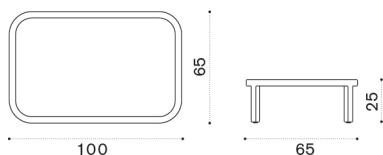

→ 10 | 1 box 104X71X33H 17 Kg

Item	Description
GLTCRH1T1LI	Teak + ice white
GLTCRH1T5LS	Pickled teak + sand
COVER410	Rain cover 67 x 102 h25