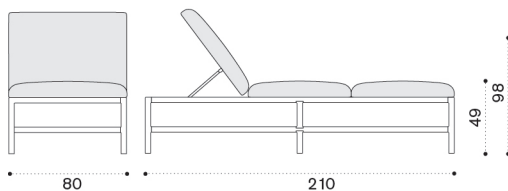

→ 29 | 1 box 82X215X51H 40 Kg

GLLET1AW25	Teak + light grey + n. white
GLLET1AW24	Teak + light grey + n. grey
GLLET1PP50	Teak + light grey + corda
GLLET5AW25	Pickled teak + taupe + n. white
GLLET5AW24	Pickled teak + taupe + n. grey
GLLET5PP50	Pickled teak + taupe + corda
COVER503	Rain cover 212 x 82 h51