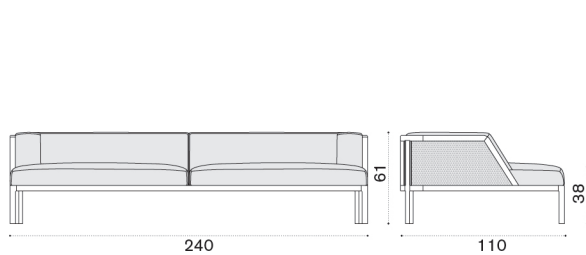

Grand Life

XL sofa

Item	Description
GLD3T1R1	Teak + light grey rope
GLD3T5R2	Pickled teak + taupe rope
GLCUDI AW25	Cushion (seat+back), nature white
GLCUDI AW24	Cushion (seat+back), nature grey
GLCUDI PP50	Cushion (seat+back), corda
COVER407	Rain cover 245 x 112 h61

→ 52 | 1 box 124X257X873H 136 Kg

Complementary back cushion for XL sofa and lounge armchair

GLCUSCAW25	Back cushion, nature white
GLCUSCAW24	Back cushion, nature grey
GLCUSCPP50	Back cushion, corda

→ 1,3