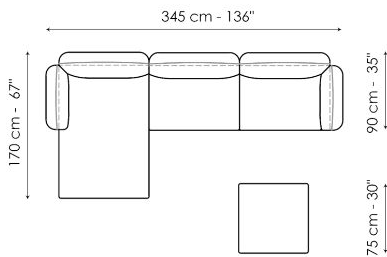

Data sheet

Sofa 220

Width: 220cm
Depth: 90cm
Height: 79cm

Sofa 240

Width: 240cm
Depth: 90cm
Height: 79cm

Sofa 260

Width: 260cm
Depth: 90cm
Height: 79cm

End section sofa 205

Chaise longue 120

Width: 170cm
Depth: 120cm
Height: 79cm

Chaise longue 130

Width: 170cm
Depth: 130cm
Height: 79cm

Corner

Width: 90cm
 Depth: 90cm
 Height: 79cm

Pouf

Width: 75cm
 Depth: 75cm
 Height: 40cm

Combination 1

Width: 315cm
 Depth: 170cm
 Height: 79cm

Combination 2

Width: 345cm
 Depth: 170cm
 Height: 79cm

Combination 3

Width: 375cm
 Depth: 170cm
 Height: 79cm

Combination 4

Width: 295cm
 Depth: 295cm
 Height: 79cm

Combination 5

Width: 345cm
 Depth: 170cm
 Height: 79cm

Finishes

FEET

Metal

Painted metal
Mat white

Painted metal
Supreme anthracite

Painted metal
Mat black