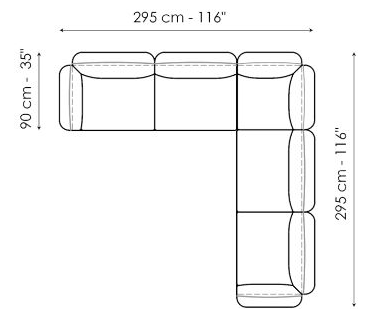

Data sheet

Sofa 220

Width: 220cm
Depth: 90cm
Height: 79cm

Sofa 240

Width: 240cm
Depth: 90cm
Height: 79cm

Sofa 260

Width: 260cm
Depth: 90cm
Height: 79cm

End section sofa 205

Chaise longue 120

Width: 170cm
Depth: 120cm
Height: 79cm

Chaise longue 130

Width: 170cm
Depth: 130cm
Height: 79cm

Corner

Width: 90cm
 Depth: 90cm
 Height: 79cm

Pouf

Width: 75cm
 Depth: 75cm
 Height: 40cm

Combination 1

Width: 315cm
 Depth: 170cm
 Height: 79cm

Combination 2

Width: 345cm
 Depth: 170cm
 Height: 79cm

Combination 3

Width: 375cm
 Depth: 170cm
 Height: 79cm

Combination 4

Width: 295cm
 Depth: 295cm
 Height: 79cm

Combination 5

Width: 345cm
 Depth: 170cm
 Height: 79cm

Finishes

FEET

Metal

Painted metal
Mat white

Painted metal
Supreme anthracite

Painted metal
Mat black