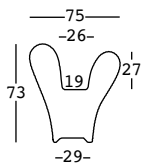

tambo

design Luca Nichetto

STRUTTURA/STRUCTURE

PE - Polietilene/Polyethylene
colore base/basic colour

6222

CAPACITY:

lt 13

GROSS WEIGHT:

kg 10,3