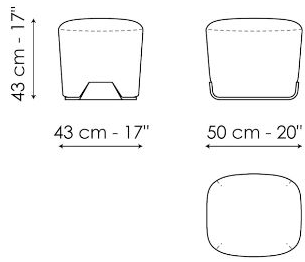

of its generous and rounded padding, and also because it is slightly raised off the ground thanks to the curved wooden base, a typical feature of the Olos collection.

Data sheet

Olos pouf

Width: 43cm

Depth: 50cm

Height: 43cm

Finishes

BASE

Wood

Veneered wood
Walnut Canaletto

Materials, fabrics, leathers, colors and finishes are approximate and may slightly differ from actual ones. You can find the complete collection of Bonaldo fabrics and leathers on the website