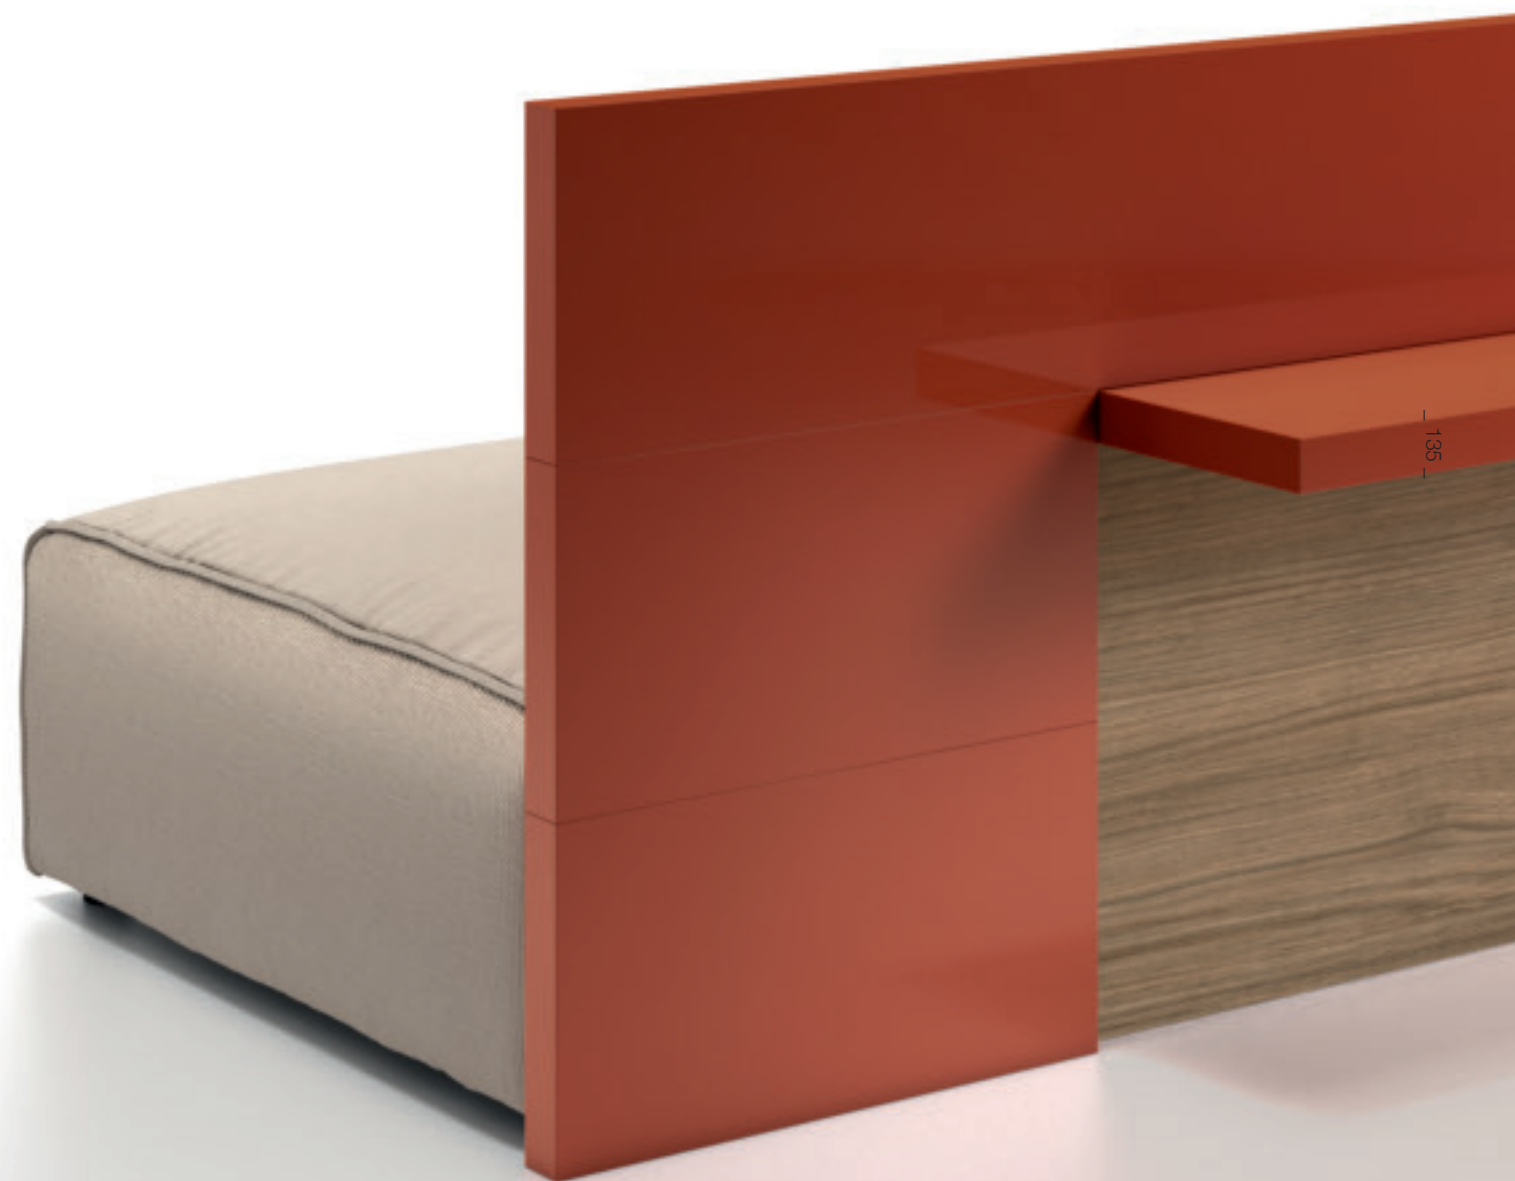

Boiserie Scacco per Divano _ DS0150T
Scacco boiserie sofa panel _ DS0150T

L.2345 - H.930 - P.325
W.2345 - H.930 - D.325

LL Terra di Siena

ES Matwood Coffee

TU Urbino 03

— 134 —

IT_

L'elemento svuotatasche è un accessorio del divano Evan al quale deve essere agganciato. Il design è chiaramente ispirato alla collezione Scacco apprezzabile nel catalogo Giorno.

EN_

The "valet tray" piece is an attachable accessory for the Evan sofa. The design is visibly inspired by the Scacco collection you can find in the Living Room catalogue.