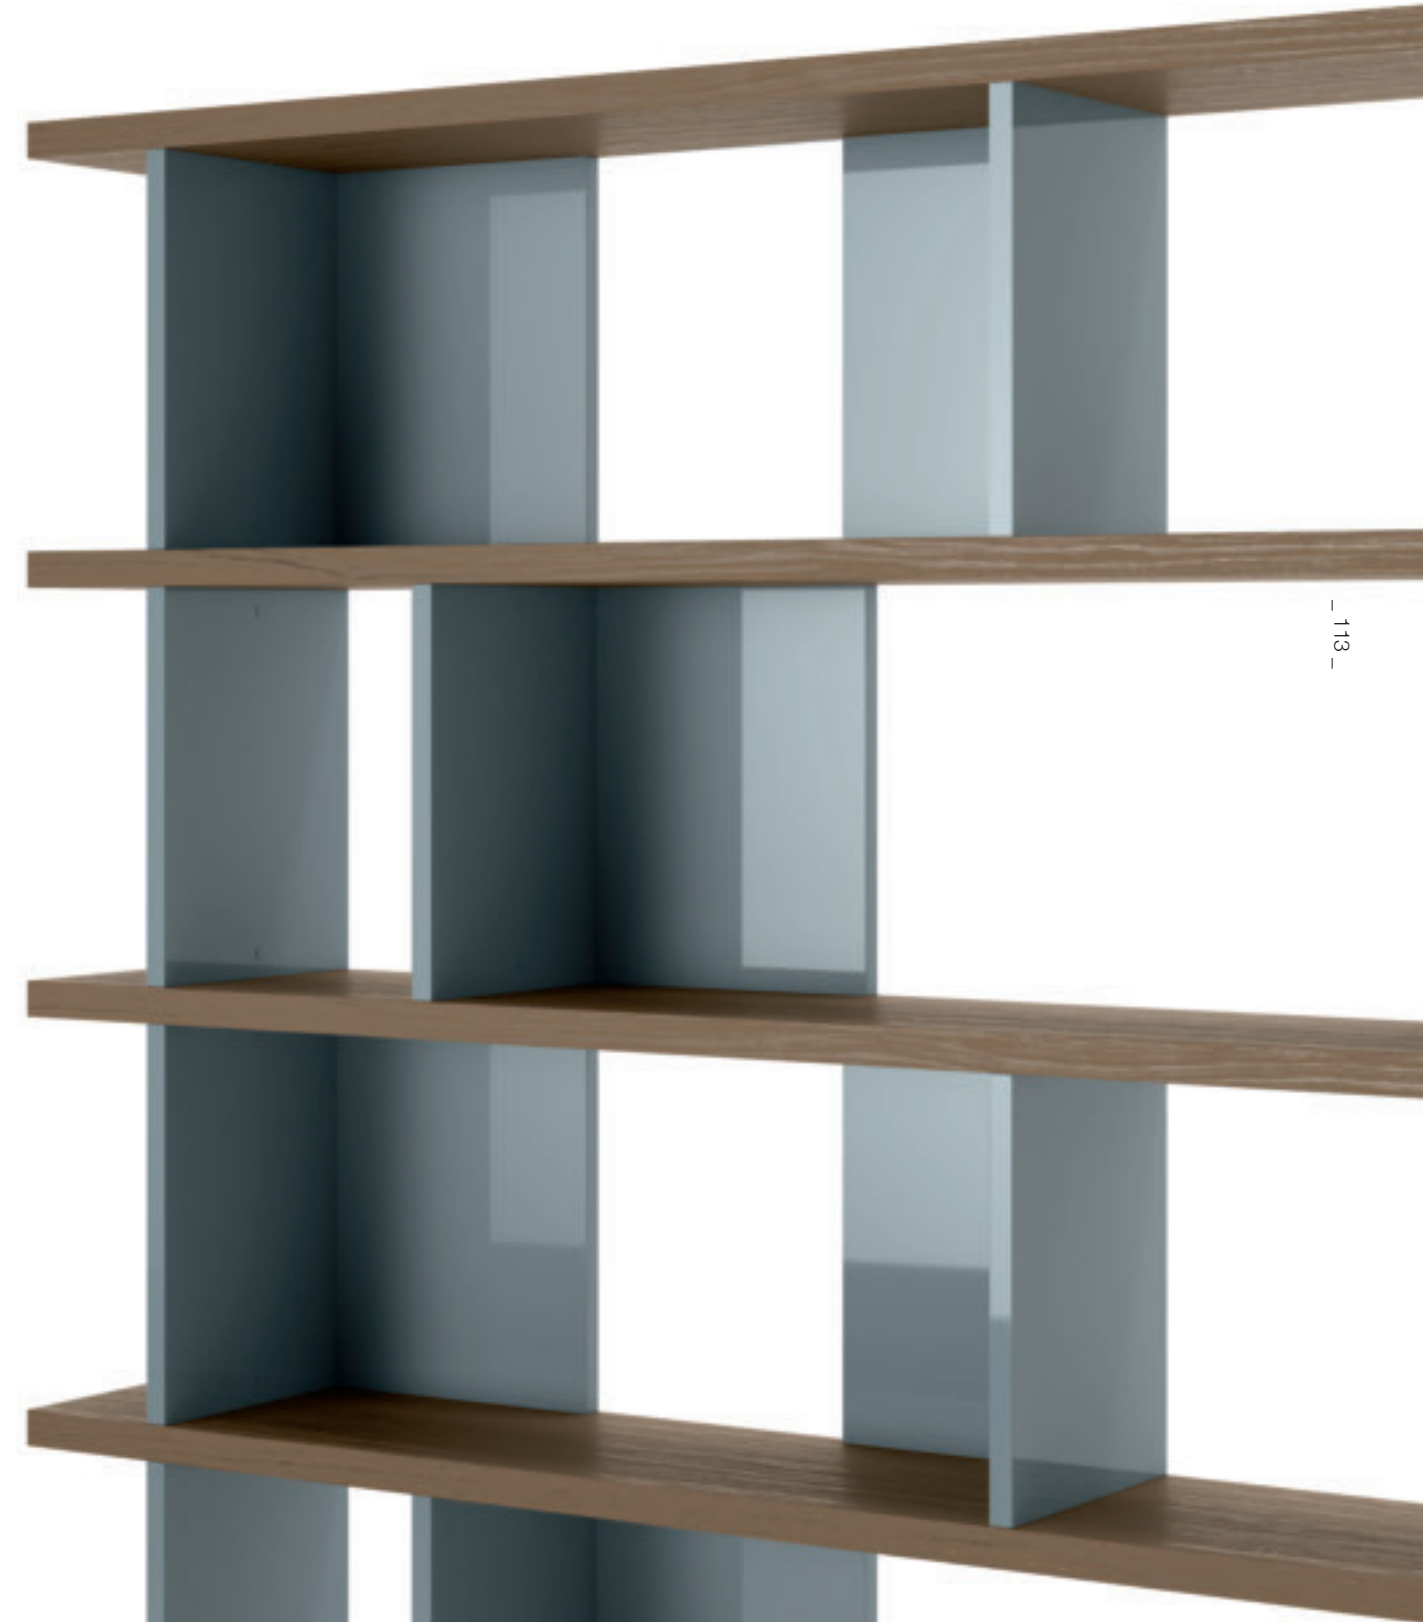

LL Nebbia

ES Matwood Coffee