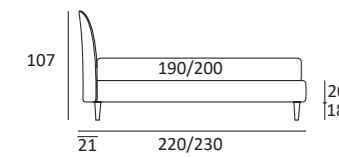

TIME

DI SERIE:
Piede in legno **Cubic** h cm 6, colore wengè

OPTIONAL:
Piede in legno **Cubic** h cm 6-10, colori grigio, wengè
Ruote **Carry**

AS STANDARD:
Cubic wooden foot H 6 cm, colour: wenge

OPTIONALS:
Cubic wooden foot H 6-10 cm, colours: grey, wenge
Carry wheels

TIME COMPATTO

DI SERIE:
Piede in legno **Log** h cm 14, colore wengè

OPTIONAL:
Piede in legno **Log** h cm 14, colori bianco, naturale
Piede in metallo **Bill** e **Tube** h cm 14, finitura marrone moka
Piede in metallo **Glam**, **Peak** e **Wily** h cm 14, finitura cromo, colori polvere, seta
Piede in metallo **Hop** h cm 14, finitura manganese

AS STANDARD:
Log wooden foot H 14 cm, colour: wenge

OPTIONALS:
Log wooden foot H 14 cm, colours: white, natural
Bill and **Tube** metal foot H 14 cm, brown mocha finish
Glam, **Peak** and **Wily** metal foot H 14 cm, chrome finish, colours: powder, silk
Hop metal foot H 14 cm, manganese finish

TIME LIFT

DI SERIE:
Piede in legno **Log** h cm 18, colore wengè

OPTIONAL:
Piede in legno **Log** h cm 18, colori bianco, naturale
Piede in metallo **Bill** e **Tube** h cm 18, finitura marrone moka
Piede in metallo **Glam**, **Peak** e **Wily** h cm 18, finitura cromo, colori polvere, seta
Piede in metallo **Hop** h cm 18, finitura manganese

AS STANDARD:
Log wooden foot H 18 cm, colour: wenge

OPTIONALS:
Log wooden foot H 18 cm, colours: white, natural
Bill and **Tube** metal foot H 18 cm, brown mocha finish
Glam, **Peak** and **Wily** metal foot H 18 cm, chrome finish, colours: powder, silk
Hop metal foot H 18 cm, manganese finish

Tipologie piedi e ruote / Feet and Wheels

PIEDI IN LEGNO WOOD FEET

PIEDI IN METALLO METAL FEET

RUOTA WHEEL