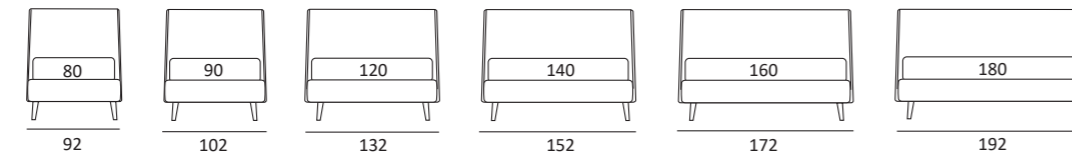

TIME LIFT

DI SERIE:
Piede in legno **Log** h cm 18, colore wengè

OPTIONAL:
Piede in legno **Log** h cm 18, colori bianco, naturale
Piede in metallo **Bill** e **Tube** h cm 18, finitura marrone moka
Piede in metallo **Glam**, **Peak** e **Wily** h cm 18, finitura cromo, colori polvere, seta
Piede in metallo **Hop** h cm 18, finitura manganese

AS STANDARD:
Log wooden foot H 18 cm, colour: wenge

OPTIONALS:
Log wooden foot H 18 cm, colours: white, natural
Bill and **Tube** metal foot H 18 cm, brown mocha finish
Glam, **Peak** and **Wily** metal foot H 18 cm, chrome finish, colours: powder, silk
Hop metal foot H 18 cm, manganese finish

Tipologie piedi e ruote / Feet and Wheels

PIEDI IN LEGNO WOOD FEET

PIEDI IN METALLO METAL FEET

RUOTA WHEEL