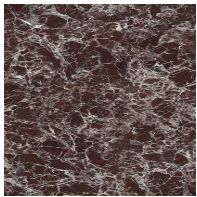

Finishes

RECTANGULAR TOP

Wood

Veneered wood
Walnut Canaletto

Veneered wood
Brushed coal oak

Veneered wood
Brushed natural oak

Solid wood
Brushed coal oak

Wood with natural edges
American walnut

Silk finish ceramic
Calacatta macchia
vecchia

Glossy ceramic
Imperial grey

Glossy ceramic
Rosso imperiale

Glossy ceramic
Mountain peak

Glossy ceramic
Black Onyx

Mat ceramic
Alaska White

Mat ceramic
Augusta

BARREL-SHAPED TOP

Wood

Veneered wood
Walnut Canaletto

Solid wood
Brushed coal oak

Solid wood
Natural oak

Solid wood
American walnut

Transparent Glass

Glass
Transparent

Glass
Bronzed

Glass
Smoked

Ceramic

Mat ceramic
Ardesia grey

Mat ceramic
Laurent

Glossy ceramic
Calacatta

Silk finish ceramic
Calacatta macchia
vecchia

Glossy ceramic
Imperial grey

Glossy ceramic
Rosso imperiale