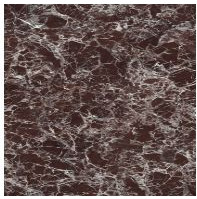

Finishes

RECTANGULAR TOP

Wood

Veneered wood
Walnut Canaletto

Veneered wood
Brushed coal oak

Veneered wood
Brushed natural oak

Solid wood
Brushed coal oak

Wood with natural edges
American walnut

Mat ceramic
Ardesia grey

Mat ceramic
Laurent

Glossy ceramic
Calacatta

Silk finish ceramic
Calacatta macchia
vecchia

Glossy ceramic
Imperial grey

Glossy ceramic
Rosso imperiale

Glossy ceramic
Black Onyx

Glossy ceramic
Mountain peak