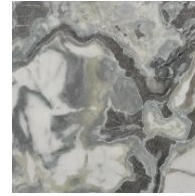

Finishes

RECTANGULAR TOP

Wood

Veneered wood
Walnut Canaletto

Veneered wood
Brushed coal oak

Veneered wood
Brushed natural oak

Solid wood
Brushed coal oak

Wood with natural edges
American walnut

Mat ceramic
Ardesia grey

Mat ceramic
Laurent

Glossy ceramic
Calacatta

Silk finish ceramic
Calacatta macchia
vecchia

Glossy ceramic
Imperial grey

Glossy ceramic
Rosso imperiale

Glossy ceramic
Black Onyx

Glossy ceramic
Mountain peak

Mat ceramic
Alaska White

Mat ceramic
Augusta

Marble

Marble
Carrara

Marble
Marquinia

Marble
Emperador

Marble
Calacatta

Marble
Rosso Carpazi

Marble
Saint Denis

Marble
Fior di bosco

Marble
Travertino Romano

Marble
Dover White

LEAF TABLE TOP

Wood

Veneered wood
Walnut Canaletto

Veneered wood
Brushed coal oak