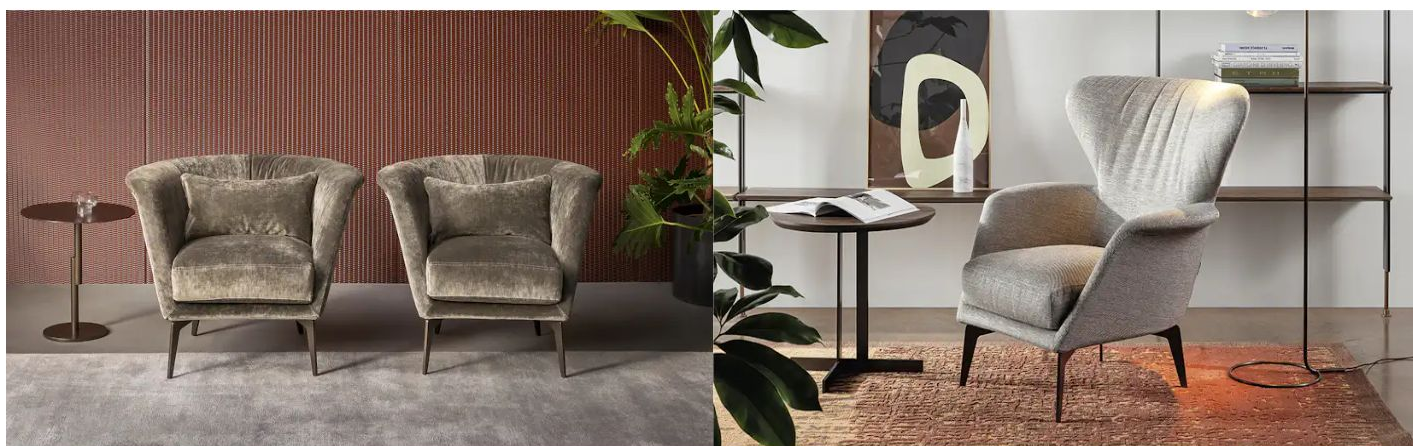

BONALDO

Lovy armchair low, Lovy armchair bergère

The Lovy armchair has a semi-oval shape, which invites conversation and creates movement from a visual point of view. The body is upholstered in removable fabric; the metal base is available in numerous colours and finishes. The Lovy armchair for living room is available in two versions: with low backrest, (Lovy armchair low) and with high backrest, which recalls the silhouette of the typical 18th century upholstered armchair (Lovy armchair bergère). A round and a square pouf

can be combined with it to ensure even more comfort. The vast success that this model has enjoyed has inspired Bonaldo to introduce a complete Lovy collection, thus making it possible to create perfectly coordinated environments with the same original style connotations: Lovy hi (sofa with straight, high backrest), Lovy low (sofa with straight, low backrest) and Lovy ego (quilted sofa).