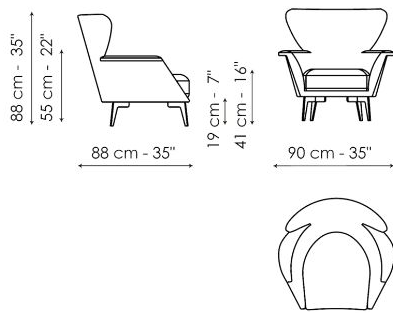

BONALDO

Lovy armchair low, Lovy armchair bergère

The Lovy armchair has a semi-oval shape, which invites conversation and creates movement from a visual point of view. The body is upholstered in removable fabric; the metal base is available in numerous colours and finishes. The Lovy armchair for living room is available in two versions: with low backrest, (Lovy armchair low) and with high backrest, which recalls the silhouette of the typical 18th century upholstered armchair (Lovy armchair bergère). A round and a square pouf

Data sheet

Lovy armchair Bergère

Width: 90cm

Depth: 88cm

Height: 88cm

Lovy armchair Bow

Width: 92cm

Depth: 86cm

Height: 63cm

Lovy pouf

Width: 55cm

Depth: 55cm

Height: 36cm

Lovy pouf

Width: 53cm

Depth: 53cm