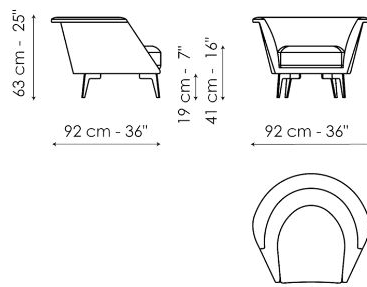

BONALDO

Lovy armchair low, Lovy armchair bergère

The Lovy armchair has a semi-oval shape, which invites conversation and creates movement from a visual point of view. The body is upholstered in removable fabric; the metal base is available in numerous colours and finishes. The Lovy armchair for living room is available in two versions: with low backrest, (Lovy armchair low) and with high backrest, which recalls the silhouette of the typical 18th century upholstered armchair (Lovy armchair bergère). A round and a square pouf

Data sheet

Lovy armchair Bergère

Width: 90cm

Depth: 88cm

Height: 88cm

Lovy armchair Bow

Width: 92cm

Depth: 86cm

Height: 63cm

Lovy pouf

Width: 55cm

Depth: 55cm

Height: 36cm

Lovy pouf

Width: 53cm

Depth: 53cm