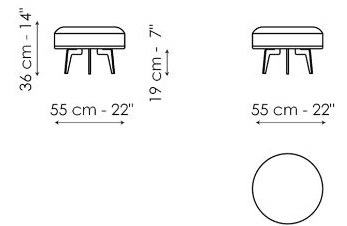

Data sheet

Lovy armchair Bergère

Width: 90cm

Depth: 88cm

Height: 88cm

Lovy armchair Bow

Width: 92cm

Depth: 86cm

Height: 63cm

Lovy pouf

Width: 55cm

Depth: 55cm

Height: 36cm

Lovy pouf

Width: 53cm

Depth: 53cm

Height: 36cm

Finishes

FEET

Metal

Painted metal
Mat white

Painted metal
Mat dove grey

Painted metal
Supreme anthracite

Painted metal
Mat black