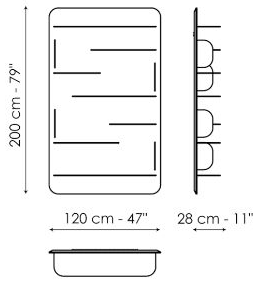

profile of the shelves and side support panel, as well as the interruption and discontinuity of the shelves. The Blabla collection consists of a thick panel in Canaletto walnut or coal ash wood, contrasting with slender metal shelves; the bookcase is wall-hung and comes with shelves of various lengths.

Data sheet

Blabla

Width: 120cm

Depth: 28cm

Height: 200cm

Finishes

FRAME

Wood