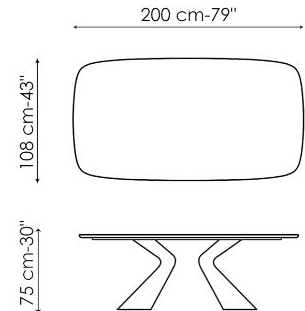

amplifying the artistic value. The top is made in different sizes in the rectangular and barrel versions, and is available either fixed or extendable. In the latter version, the two independent side extensions enable the surface length to be easily increased, maintaining excellent stability and solidity without sacrificing a clean-cut and sought-after aesthetic.

Data sheet

Width: 200cm
Depth: 100cm
Height: ± 75cm

Width: 220cm
Depth: 100cm
Height: ± 75cm

Width: 250cm
Depth: 100cm
Height: ± 75cm

Width: 300cm
Depth: 100-108cm
Height: ± 75cm

Width: 300cm
Depth: 120cm
Height: ± 75cm

Width: 200cm
Depth: 108cm
Height: ± 75cm

Width: 250cm
Depth: 112cm
Height: ± 75cm

Width: 280cm
Depth: 115cm
Height: ± 75cm

Width: 300cm
Depth: 120cm
Height: ± 75cm

Width: 300cm
Depth: 140cm
Height: ± 75cm

Width: 200-300cm
Depth: 100cm
Height: ± 75cm

Finishes

RECTANGULAR TOP

Wood

Veneered wood
Walnut Canaletto

Veneered wood
Brushed natural oak

Veneered wood
Brushed coal oak

Solid wood
Brushed coal oak