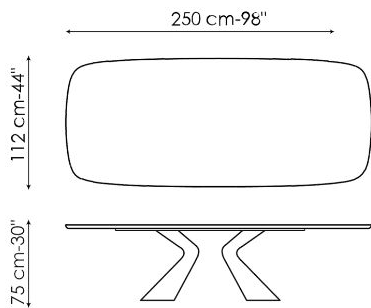

amplifying the artistic value. The top is made in different sizes in the rectangular and barrel versions, and is available either fixed or extendable. In the latter version, the two independent side extensions enable the surface length to be easily increased, maintaining excellent stability and solidity without sacrificing a clean-cut and sought-after aesthetic.

Data sheet

Width: 200cm
Depth: 100cm
Height: ± 75cm

Width: 220cm
Depth: 100cm
Height: ± 75cm

Width: 250cm
Depth: 100cm
Height: ± 75cm

Width: 300cm
Depth: 100-108cm
Height: ± 75cm

Width: 300cm
Depth: 120cm
Height: ± 75cm

Width: 200cm
Depth: 108cm
Height: ± 75cm

Width: 250cm
Depth: 112cm
Height: ± 75cm

Width: 280cm
Depth: 115cm
Height: ± 75cm

Width: 300cm
Depth: 120cm
Height: ± 75cm

Width: 300cm
Depth: 140cm
Height: ± 75cm

Width: 200-300cm
Depth: 100cm
Height: ± 75cm

Finishes

RECTANGULAR TOP

Wood

Veneered wood
Walnut Canaletto

Veneered wood
Brushed natural oak

Veneered wood
Brushed coal oak

Solid wood
Brushed coal oak