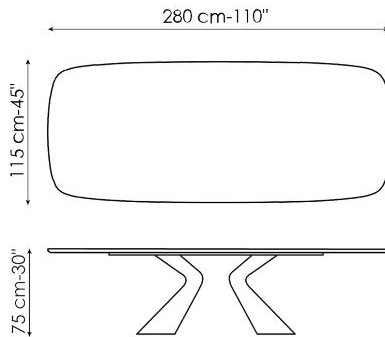

amplifying the artistic value. The top is made in different sizes in the rectangular and barrel versions, and is available either fixed or extendable. In the latter version, the two independent side extensions enable the surface length to be easily increased, maintaining excellent stability and solidity without sacrificing a clean-cut and sought-after aesthetic.

Data sheet

Width: 200cm
Depth: 100cm
Height: ± 75cm

Width: 220cm
Depth: 100cm
Height: ± 75cm

Width: 250cm
Depth: 100cm
Height: ± 75cm

Width: 300cm
Depth: 100-108cm
Height: ± 75cm

Width: 300cm
Depth: 120cm
Height: ± 75cm

Width: 200cm
Depth: 108cm
Height: ± 75cm

Width: 250cm
Depth: 112cm
Height: ± 75cm

Width: 280cm
Depth: 115cm
Height: ± 75cm

Width: 300cm
Depth: 120cm
Height: ± 75cm

Width: 300cm
Depth: 140cm
Height: ± 75cm

Width: 200-300cm
Depth: 100cm
Height: ± 75cm

Finishes

RECTANGULAR TOP

Wood

Veneered wood
Walnut Canaletto

Veneered wood
Brushed natural oak

Veneered wood
Brushed coal oak

Solid wood
Brushed coal oak