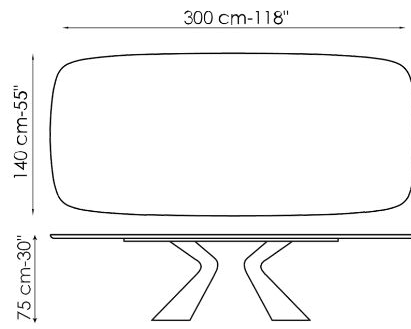

amplifying the artistic value. The top is made in different sizes in the rectangular and barrel versions, and is available either fixed or extendable. In the latter version, the two independent side extensions enable the surface length to be easily increased, maintaining excellent stability and solidity without sacrificing a clean-cut and sought-after aesthetic.

Data sheet

Width: 200cm
Depth: 100cm
Height: ± 75cm

Width: 220cm
Depth: 100cm
Height: ± 75cm

Width: 250cm
Depth: 100cm
Height: ± 75cm

Width: 300cm
Depth: 100-108cm
Height: ± 75cm

Width: 300cm
Depth: 120cm
Height: ± 75cm

Width: 200cm
Depth: 108cm
Height: ± 75cm

Width: 250cm
Depth: 112cm
Height: ± 75cm

Width: 280cm
Depth: 115cm
Height: ± 75cm

Width: 300cm
Depth: 120cm
Height: ± 75cm

Width: 300cm
Depth: 140cm
Height: ± 75cm

Width: 200-300cm
Depth: 100cm
Height: ± 75cm

Finishes

RECTANGULAR TOP

Wood

Veneered wood
Walnut Canaletto

Veneered wood
Brushed natural oak

Veneered wood
Brushed coal oak

Solid wood
Brushed coal oak