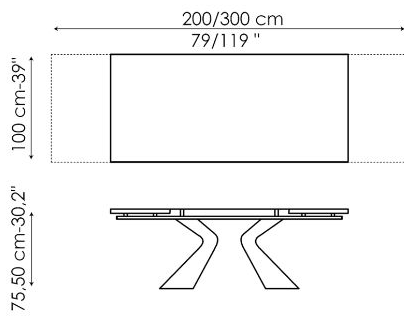

Data sheet

Width: 200cm
Depth: 100cm
Height: ± 75cm

Width: 220cm
Depth: 100cm
Height: ± 75cm

Width: 250cm
Depth: 100cm
Height: ± 75cm

Width: 300cm
Depth: 100-108cm
Height: ± 75cm

Width: 300cm
Depth: 120cm
Height: ± 75cm

Width: 200cm
Depth: 108cm
Height: ± 75cm

Width: 250cm
Depth: 112cm
Height: ± 75cm

Width: 280cm
Depth: 115cm
Height: ± 75cm

Width: 300cm
Depth: 120cm
Height: ± 75cm

Width: 300cm
Depth: 140cm
Height: ± 75cm

Width: 200-300cm
Depth: 100cm
Height: ± 75cm

Finishes

RECTANGULAR TOP

Wood

Veneered wood
Walnut Canaletto

Veneered wood
Brushed natural oak

Veneered wood
Brushed coal oak

Solid wood
Brushed coal oak