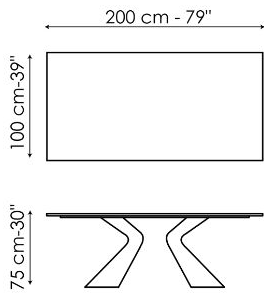

amplifying the artistic value. The top is made in different sizes in the rectangular and barrel versions, and is available either fixed or extendable. In the latter version, the two independent side extensions enable the surface length to be easily increased, maintaining excellent stability and solidity without sacrificing a clean-cut and sought-after aesthetic.

Data sheet

Width: 200cm
Depth: 100cm
Height: ± 75cm

Width: 220cm
Depth: 100cm
Height: ± 75cm

Width: 250cm
Depth: 100cm
Height: ± 75cm

Width: 300cm
Depth: 100-108cm
Height: ± 75cm

Width: 300cm
Depth: 120cm
Height: ± 75cm

Width: 200cm
Depth: 108cm
Height: ± 75cm

Width: 250cm
Depth: 112cm
Height: ± 75cm

Width: 280cm
Depth: 115cm
Height: ± 75cm

Width: 300cm
Depth: 120cm
Height: ± 75cm

Width: 300cm
Depth: 140cm
Height: ± 75cm

Width: 200-300cm
Depth: 100cm
Height: ± 75cm

Finishes

RECTANGULAR TOP

Wood

Veneered wood
Walnut Canaletto

Veneered wood
Brushed natural oak

Veneered wood
Brushed coal oak

Solid wood
Brushed coal oak