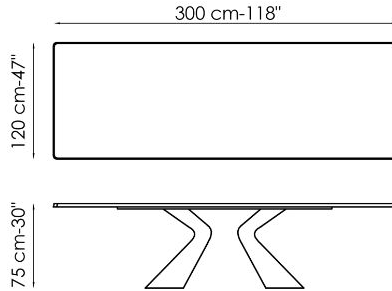

amplifying the artistic value. The top is made in different sizes in the rectangular and barrel versions, and is available either fixed or extendable. In the latter version, the two independent side extensions enable the surface length to be easily increased, maintaining excellent stability and solidity without sacrificing a clean-cut and sought-after aesthetic.

Data sheet

Width: 200cm
Depth: 100cm
Height: ± 75cm

Width: 220cm
Depth: 100cm
Height: ± 75cm

Width: 250cm
Depth: 100cm
Height: ± 75cm

Width: 300cm
Depth: 100-108cm
Height: ± 75cm

Width: 300cm
Depth: 120cm
Height: ± 75cm

Width: 200cm
Depth: 108cm
Height: ± 75cm

Width: 250cm
Depth: 112cm
Height: ± 75cm

Width: 280cm
Depth: 115cm
Height: ± 75cm

Width: 300cm
Depth: 120cm
Height: ± 75cm

Width: 300cm
Depth: 140cm
Height: ± 75cm

Width: 200-300cm
Depth: 100cm
Height: ± 75cm

Finishes

RECTANGULAR TOP

Wood

Veneered wood
Walnut Canaletto

Veneered wood
Brushed natural oak

Veneered wood
Brushed coal oak

Solid wood
Brushed coal oak