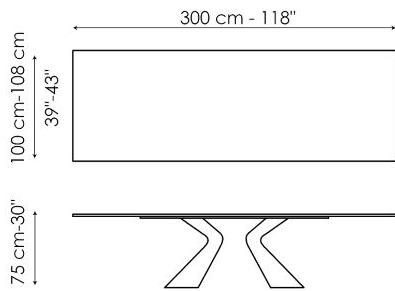

amplifying the artistic value. The top is made in different sizes in the rectangular and barrel versions, and is available either fixed or extendable. In the latter version, the two independent side extensions enable the surface length to be easily increased, maintaining excellent stability and solidity without sacrificing a clean-cut and sought-after aesthetic.

Data sheet

Width: 200cm
Depth: 100cm
Height: ± 75cm

Width: 220cm
Depth: 100cm
Height: ± 75cm

Width: 250cm
Depth: 100cm
Height: ± 75cm

Width: 300cm
Depth: 100-108cm
Height: ± 75cm

Width: 300cm
Depth: 120cm
Height: ± 75cm

Width: 200cm
Depth: 108cm
Height: ± 75cm

Width: 250cm
Depth: 112cm
Height: ± 75cm

Width: 280cm
Depth: 115cm
Height: ± 75cm

Width: 300cm
Depth: 120cm
Height: ± 75cm

Width: 300cm
Depth: 140cm
Height: ± 75cm

Width: 200-300cm
Depth: 100cm
Height: ± 75cm

Finishes

RECTANGULAR TOP

Wood

Veneered wood
Walnut Canaletto

Veneered wood
Brushed natural oak

Veneered wood
Brushed coal oak

Solid wood
Brushed coal oak