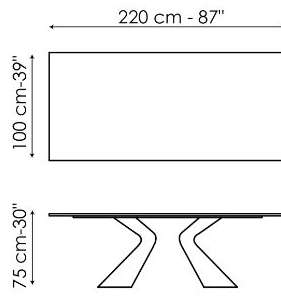

amplifying the artistic value. The top is made in different sizes in the rectangular and barrel versions, and is available either fixed or extendable. In the latter version, the two independent side extensions enable the surface length to be easily increased, maintaining excellent stability and solidity without sacrificing a clean-cut and sought-after aesthetic.

Data sheet

Width: 200cm
Depth: 100cm
Height: ± 75cm

Width: 220cm
Depth: 100cm
Height: ± 75cm

Width: 250cm
Depth: 100cm
Height: ± 75cm

Width: 300cm
Depth: 100-108cm
Height: ± 75cm

Width: 300cm
Depth: 120cm
Height: ± 75cm

Width: 200cm
Depth: 108cm
Height: ± 75cm

Width: 250cm
Depth: 112cm
Height: ± 75cm

Width: 280cm
Depth: 115cm
Height: ± 75cm

Width: 300cm
Depth: 120cm
Height: ± 75cm

Width: 300cm
Depth: 140cm
Height: ± 75cm

Width: 200-300cm
Depth: 100cm
Height: ± 75cm

Finishes

RECTANGULAR TOP

Wood

Veneered wood
Walnut Canaletto

Veneered wood
Brushed natural oak

Veneered wood
Brushed coal oak

Solid wood
Brushed coal oak