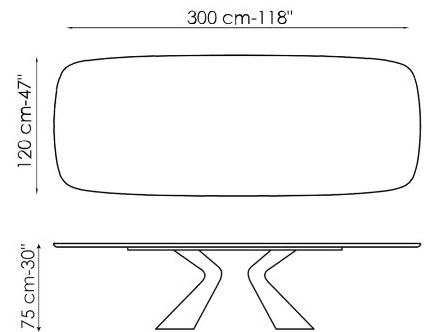

amplifying the artistic value. The top is made in different sizes in the rectangular and barrel versions, and is available either fixed or extendable. In the latter version, the two independent side extensions enable the surface length to be easily increased, maintaining excellent stability and solidity without sacrificing a clean-cut and sought-after aesthetic.

Data sheet

Width: 200cm
Depth: 100cm
Height: ± 75cm

Width: 220cm
Depth: 100cm
Height: ± 75cm

Width: 250cm
Depth: 100cm
Height: ± 75cm

Width: 300cm
Depth: 100-108cm
Height: ± 75cm

Width: 300cm
Depth: 120cm
Height: ± 75cm

Width: 200cm
Depth: 108cm
Height: ± 75cm

Width: 250cm
Depth: 112cm
Height: ± 75cm

Width: 280cm
Depth: 115cm
Height: ± 75cm

Width: 300cm
Depth: 120cm
Height: ± 75cm

Width: 300cm
Depth: 140cm
Height: ± 75cm

Width: 200-300cm
Depth: 100cm
Height: ± 75cm

Finishes

RECTANGULAR TOP

Wood

Veneered wood
Walnut Canaletto

Veneered wood
Brushed natural oak

Veneered wood
Brushed coal oak

Solid wood
Brushed coal oak