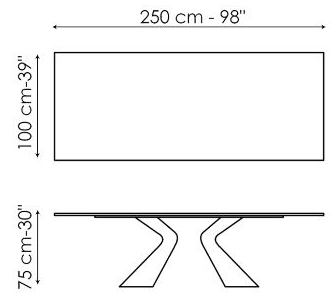

amplifying the artistic value. The top is made in different sizes in the rectangular and barrel versions, and is available either fixed or extendable. In the latter version, the two independent side extensions enable the surface length to be easily increased, maintaining excellent stability and solidity without sacrificing a clean-cut and sought-after aesthetic.

Data sheet

Width: 200cm
Depth: 100cm
Height: ± 75cm

Width: 220cm
Depth: 100cm
Height: ± 75cm

Width: 250cm
Depth: 100cm
Height: ± 75cm

Width: 300cm
Depth: 100-108cm
Height: ± 75cm

Width: 300cm
Depth: 120cm
Height: ± 75cm

Width: 200cm
Depth: 108cm
Height: ± 75cm

Width: 250cm
Depth: 112cm
Height: ± 75cm

Width: 280cm
Depth: 115cm
Height: ± 75cm

Width: 300cm
Depth: 120cm
Height: ± 75cm

Width: 300cm
Depth: 140cm
Height: ± 75cm

Width: 200-300cm
Depth: 100cm
Height: ± 75cm

Finishes

RECTANGULAR TOP

Wood

Veneered wood
Walnut Canaletto

Veneered wood
Brushed natural oak

Veneered wood
Brushed coal oak

Solid wood
Brushed coal oak