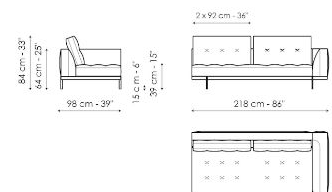

Data sheet

Sofa 268
Width: 268cm
Depth: 98cm
Height: 84cm

Sofa 244
Width: 244cm
Depth: 98cm
Height: 84cm

Sofa 196
Width: 196cm
Depth: 98cm
Height: 84cm

End section sofa 242
Width: 242cm
Depth: 98cm
Height: 84cm

End section sofa 170
Width: 170cm
Depth: 98cm
Height: 84cm

End section sofa 218
Width: 218cm
Depth: 98cm
Height: 84cm

End section with tray 266
Width: 266cm
Depth: 98cm
Height: 84cm

End section with tray 218
Width: 218cm
Depth: 98cm
Height: 84cm

Center section 216
Width: 216cm
Depth: 98cm
Height: 84cm

Center section 192

Width: 192cm
Depth: 98cm
Height: 84cm

Center section 144

Width: 144cm
Depth: 98cm
Height: 84cm

Central section with tray 264

Width: 264cm
Depth: 98cm
Height: 84cm

Height: 27cm

Armrest 68

Width: 68cm

Depth: cm

Height: 31cm

Armrest 116

Width: 116cm

Depth: cm