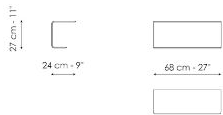

Center section 216
Width: 216cm
Depth: 98cm
Height: 84cm

Center section 192

Width: 192cm
Depth: 98cm
Height: 84cm

Center section 144

Width: 144cm
Depth: 98cm
Height: 84cm

Central section with tray 264

Width: 264cm
Depth: 98cm
Height: 84cm

Meridiana
 Width: 242cm
 Depth: 98cm
 Height: 84cm

Chaise longue
 Width: 170cm
 Depth: 98cm
 Height: 84cm

Chaise large
 Width: 218cm
 Depth: 96cm
 Height: 84cm

Pouf
 Width: 144cm
 Depth: 72cm
 Height: 39cm

Pouf with tray
 Width: 144cm
 Depth: 72cm
 Height: 39cm

Magazine holder armrest

Width: 95cm

Depth: 24cm

Height: 27cm

Coffee table

Width: 68cm

Depth: 24cm

Height: 27cm

Armrest 68

Width: 68cm

Depth: cm

Height: 31cm

Armrest 116

Width: 116cm

Depth: cm