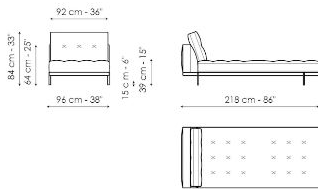

Center section 216
Width: 216cm
Depth: 98cm
Height: 84cm

Center section 192

Width: 192cm
Depth: 98cm
Height: 84cm

Center section 144

Width: 144cm
Depth: 98cm
Height: 84cm

Central section with tray 264

Width: 264cm
Depth: 98cm
Height: 84cm

Central section with tray 240

Width: 240cm
Depth: 98cm
Height: 84cm

Central section with tray 192

Width: 192cm
Depth: 98cm
Height: 84cm

Dormeuse 242

Width: 242cm
Depth: 98cm
Height: 84cm

Dormeuse 218

Width: 218cm
Depth: 98cm
Height: 84cm

Dormeuse 170

Width: 170cm
Depth: 98cm
Height: 84cm

Penisola 216

Width: 216cm
Depth: 98cm
Height: 84cm

Penisola 192
 Width: 192cm
 Depth: 98cm
 Height: 84cm

Penisola 144
 Width: 144cm
 Depth: 98cm
 Height: 84cm

Meridiana
 Width: 242cm
 Depth: 98cm
 Height: 84cm

Chaise longue
 Width: 170cm
 Depth: 98cm
 Height: 84cm

Chaise large
 Width: 218cm
 Depth: 96cm
 Height: 84cm

Pouf
 Width: 144cm
 Depth: 72cm
 Height: 39cm