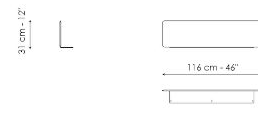

Center section 216
Width: 216cm
Depth: 98cm
Height: 84cm

Center section 192

Width: 192cm
Depth: 98cm
Height: 84cm

Center section 144

Width: 144cm
Depth: 98cm
Height: 84cm

Central section with tray 264

Width: 264cm
Depth: 98cm
Height: 84cm

Meridiana
 Width: 242cm
 Depth: 98cm
 Height: 84cm

Chaise longue
 Width: 170cm
 Depth: 98cm
 Height: 84cm

Chaise large
 Width: 218cm
 Depth: 96cm
 Height: 84cm

Pouf
 Width: 144cm
 Depth: 72cm
 Height: 39cm

Pouf with tray
 Width: 144cm
 Depth: 72cm
 Height: 39cm

Magazine holder armrest

Width: 95cm

Depth: 24cm

Height: 27cm

Coffee table

Width: 68cm

Depth: 24cm

Height: 27cm

Armrest 68

Width: 68cm

Depth: cm

Height: 31cm

Armrest 116

Width: 116cm

Depth: cm