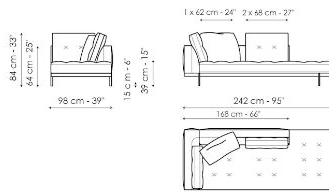

Center section 216
Width: 216cm
Depth: 98cm
Height: 84cm

Center section 192

Width: 192cm
Depth: 98cm
Height: 84cm

Center section 144

Width: 144cm
Depth: 98cm
Height: 84cm

Central section with tray 264

Width: 264cm
Depth: 98cm
Height: 84cm

Central section with tray 240

Width: 240cm
Depth: 98cm
Height: 84cm

Central section with tray 192

Width: 192cm
Depth: 98cm
Height: 84cm

Dormeuse 242

Width: 242cm
Depth: 98cm
Height: 84cm

Dormeuse 218

Width: 218cm
Depth: 98cm
Height: 84cm

Dormeuse 170

Width: 170cm
Depth: 98cm
Height: 84cm

Penisola 216

Width: 216cm
Depth: 98cm
Height: 84cm

Penisola 192
 Width: 192cm
 Depth: 98cm
 Height: 84cm

Penisola 144
 Width: 144cm
 Depth: 98cm
 Height: 84cm

Meridiana
 Width: 242cm
 Depth: 98cm
 Height: 84cm

Chaise longue
 Width: 170cm
 Depth: 98cm
 Height: 84cm

Chaise large
 Width: 218cm
 Depth: 96cm
 Height: 84cm

Pouf
 Width: 144cm
 Depth: 72cm
 Height: 39cm