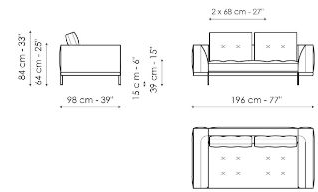

Data sheet

Sofa 268
Width: 268cm
Depth: 98cm
Height: 84cm

Sofa 244
Width: 244cm
Depth: 98cm
Height: 84cm

Sofa 196
Width: 196cm
Depth: 98cm
Height: 84cm

End section sofa 242
Width: 242cm
Depth: 98cm
Height: 84cm

End section sofa 170
Width: 170cm
Depth: 98cm
Height: 84cm

End section sofa 218
Width: 218cm
Depth: 98cm
Height: 84cm

End section with tray 266
Width: 266cm
Depth: 98cm
Height: 84cm

End section with tray 218
Width: 218cm
Depth: 98cm
Height: 84cm

Center section 216
Width: 216cm
Depth: 98cm
Height: 84cm

Center section 192

Width: 192cm
Depth: 98cm
Height: 84cm

Center section 144

Width: 144cm
Depth: 98cm
Height: 84cm

Central section with tray 264

Width: 264cm
Depth: 98cm
Height: 84cm

Height: 27cm

Armrest 68

Width: 68cm

Depth: cm

Height: 31cm

Armrest 116

Width: 116cm

Depth: cm