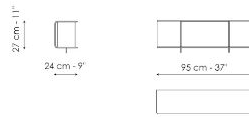

Center section 216
Width: 216cm
Depth: 98cm
Height: 84cm

Center section 192

Width: 192cm
Depth: 98cm
Height: 84cm

Center section 144

Width: 144cm
Depth: 98cm
Height: 84cm

Central section with tray 264

Width: 264cm
Depth: 98cm
Height: 84cm

Meridiana
 Width: 242cm
 Depth: 98cm
 Height: 84cm

Chaise longue
 Width: 170cm
 Depth: 98cm
 Height: 84cm

Chaise large
 Width: 218cm
 Depth: 96cm
 Height: 84cm

Pouf
 Width: 144cm
 Depth: 72cm
 Height: 39cm

Pouf with tray
 Width: 144cm
 Depth: 72cm
 Height: 39cm

Magazine holder armrest

Width: 95cm

Depth: 24cm

Height: 27cm

Coffee table

Width: 68cm

Depth: 24cm

Height: 27cm

Armrest 68

Width: 68cm

Depth: cm

Height: 31cm

Armrest 116

Width: 116cm

Depth: cm