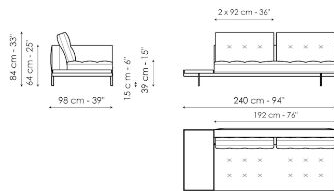

Data sheet

Sofa 268
Width: 268cm
Depth: 98cm
Height: 84cm

Sofa 244
Width: 244cm
Depth: 98cm
Height: 84cm

Sofa 196
Width: 196cm
Depth: 98cm
Height: 84cm

End section sofa 242
Width: 242cm
Depth: 98cm
Height: 84cm

End section sofa 170
Width: 170cm
Depth: 98cm
Height: 84cm

End section sofa 218
Width: 218cm
Depth: 98cm
Height: 84cm

End section with tray 266
Width: 266cm
Depth: 98cm
Height: 84cm

End section with tray 218
Width: 218cm
Depth: 98cm
Height: 84cm

Center section 216
Width: 216cm
Depth: 98cm
Height: 84cm

Center section 192

Width: 192cm
Depth: 98cm
Height: 84cm

Center section 144

Width: 144cm
Depth: 98cm
Height: 84cm

Central section with tray 264

Width: 264cm
Depth: 98cm
Height: 84cm

Central section with tray 240

Width: 240cm
Depth: 98cm
Height: 84cm

Central section with tray 192

Width: 192cm
Depth: 98cm
Height: 84cm

Dormeuse 242

Width: 242cm
Depth: 98cm
Height: 84cm

Dormeuse 218

Width: 218cm
Depth: 98cm
Height: 84cm