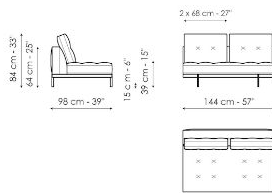

Data sheet

Sofa 268
Width: 268cm
Depth: 98cm
Height: 84cm

Sofa 244
Width: 244cm
Depth: 98cm
Height: 84cm

Sofa 196
Width: 196cm
Depth: 98cm
Height: 84cm

End section sofa 242
Width: 242cm
Depth: 98cm
Height: 84cm

End section sofa 170
Width: 170cm
Depth: 98cm
Height: 84cm

End section sofa 218
Width: 218cm
Depth: 98cm
Height: 84cm

End section with tray 266
Width: 266cm
Depth: 98cm
Height: 84cm

End section with tray 218
Width: 218cm
Depth: 98cm
Height: 84cm

Center section 216
Width: 216cm
Depth: 98cm
Height: 84cm

Center section 192

Width: 192cm
Depth: 98cm
Height: 84cm

Center section 144

Width: 144cm
Depth: 98cm
Height: 84cm

Central section with tray 264

Width: 264cm
Depth: 98cm
Height: 84cm

Central section with tray 240

Width: 240cm
Depth: 98cm
Height: 84cm

Central section with tray 192

Width: 192cm
Depth: 98cm
Height: 84cm

Dormeuse 242

Width: 242cm
Depth: 98cm
Height: 84cm

Dormeuse 218

Width: 218cm
Depth: 98cm
Height: 84cm