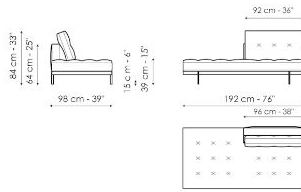

Center section 216
Width: 216cm
Depth: 98cm
Height: 84cm

Center section 192

Width: 192cm
Depth: 98cm
Height: 84cm

Center section 144

Width: 144cm
Depth: 98cm
Height: 84cm

Central section with tray 264

Width: 264cm
Depth: 98cm
Height: 84cm

Central section with tray 240

Width: 240cm
Depth: 98cm
Height: 84cm

Central section with tray 192

Width: 192cm
Depth: 98cm
Height: 84cm

Dormeuse 242

Width: 242cm
Depth: 98cm
Height: 84cm

Dormeuse 218

Width: 218cm
Depth: 98cm
Height: 84cm

Dormeuse 170

Width: 170cm
Depth: 98cm
Height: 84cm

Penisola 216

Width: 216cm
Depth: 98cm
Height: 84cm

Penisola 192
 Width: 192cm
 Depth: 98cm
 Height: 84cm

Penisola 144
 Width: 144cm
 Depth: 98cm
 Height: 84cm

Meridiana
 Width: 242cm
 Depth: 98cm
 Height: 84cm

Chaise longue
 Width: 170cm
 Depth: 98cm
 Height: 84cm

Chaise large
 Width: 218cm
 Depth: 96cm
 Height: 84cm

Pouf
 Width: 144cm
 Depth: 72cm
 Height: 39cm