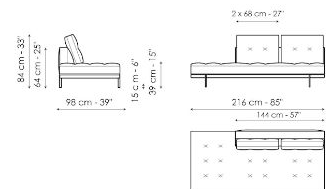

Center section 216
Width: 216cm
Depth: 98cm
Height: 84cm

Center section 192

Width: 192cm
Depth: 98cm
Height: 84cm

Center section 144

Width: 144cm
Depth: 98cm
Height: 84cm

Central section with tray 264

Width: 264cm
Depth: 98cm
Height: 84cm

Central section with tray 240

Width: 240cm
Depth: 98cm
Height: 84cm

Central section with tray 192

Width: 192cm
Depth: 98cm
Height: 84cm

Dormeuse 242

Width: 242cm
Depth: 98cm
Height: 84cm

Dormeuse 218

Width: 218cm
Depth: 98cm
Height: 84cm

Dormeuse 170

Width: 170cm
Depth: 98cm
Height: 84cm

Penisola 216

Width: 216cm
Depth: 98cm
Height: 84cm

Penisola 192
 Width: 192cm
 Depth: 98cm
 Height: 84cm

Penisola 144
 Width: 144cm
 Depth: 98cm
 Height: 84cm

Meridiana
 Width: 242cm
 Depth: 98cm
 Height: 84cm

Chaise longue
 Width: 170cm
 Depth: 98cm
 Height: 84cm

Chaise large
 Width: 218cm
 Depth: 96cm
 Height: 84cm

Pouf
 Width: 144cm
 Depth: 72cm
 Height: 39cm