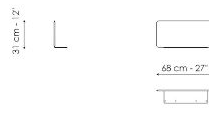

Center section 216
Width: 216cm
Depth: 98cm
Height: 84cm

Center section 192

Width: 192cm
Depth: 98cm
Height: 84cm

Center section 144

Width: 144cm
Depth: 98cm
Height: 84cm

Central section with tray 264

Width: 264cm
Depth: 98cm
Height: 84cm

Meridiana
 Width: 242cm
 Depth: 98cm
 Height: 84cm

Chaise longue
 Width: 170cm
 Depth: 98cm
 Height: 84cm

Chaise large
 Width: 218cm
 Depth: 96cm
 Height: 84cm

Pouf
 Width: 144cm
 Depth: 72cm
 Height: 39cm

Pouf with tray
 Width: 144cm
 Depth: 72cm
 Height: 39cm

Magazine holder armrest

Width: 95cm

Depth: 24cm

Height: 27cm

Coffee table

Width: 68cm

Depth: 24cm

Height: 27cm

Armrest 68

Width: 68cm

Depth: cm

Height: 31cm

Armrest 116

Width: 116cm

Depth: cm