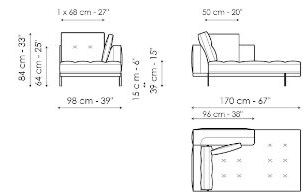

Central section with tray 240

Width: 240cm
Depth: 98cm
Height: 84cm

Central section with tray 192

Width: 192cm
Depth: 98cm
Height: 84cm

Dormeuse 242

Width: 242cm
Depth: 98cm
Height: 84cm

Dormeuse 218

Width: 218cm
Depth: 98cm
Height: 84cm

Dormeuse 170

Width: 170cm
Depth: 98cm
Height: 84cm

Penisola 216

Width: 216cm
Depth: 98cm
Height: 84cm

Penisola 192
 Width: 192cm
 Depth: 98cm
 Height: 84cm

Penisola 144
 Width: 144cm
 Depth: 98cm
 Height: 84cm

Meridiana
 Width: 242cm
 Depth: 98cm
 Height: 84cm

Chaise longue
 Width: 170cm
 Depth: 98cm
 Height: 84cm

Chaise large
 Width: 218cm
 Depth: 96cm
 Height: 84cm

Pouf
 Width: 144cm
 Depth: 72cm
 Height: 39cm

Height: 27cm

Armrest 68

Width: 68cm

Depth: cm

Height: 31cm

Armrest 116

Width: 116cm

Depth: cm