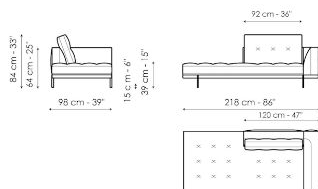

Center section 216
Width: 216cm
Depth: 98cm
Height: 84cm

Center section 192

Width: 192cm
Depth: 98cm
Height: 84cm

Center section 144

Width: 144cm
Depth: 98cm
Height: 84cm

Central section with tray 264

Width: 264cm
Depth: 98cm
Height: 84cm

Central section with tray 240

Width: 240cm
Depth: 98cm
Height: 84cm

Central section with tray 192

Width: 192cm
Depth: 98cm
Height: 84cm

Dormeuse 242

Width: 242cm
Depth: 98cm
Height: 84cm

Dormeuse 218

Width: 218cm
Depth: 98cm
Height: 84cm

Dormeuse 170

Width: 170cm
Depth: 98cm
Height: 84cm

Penisola 216

Width: 216cm
Depth: 98cm
Height: 84cm

Penisola 192
 Width: 192cm
 Depth: 98cm
 Height: 84cm

Penisola 144
 Width: 144cm
 Depth: 98cm
 Height: 84cm

Meridiana
 Width: 242cm
 Depth: 98cm
 Height: 84cm

Chaise longue
 Width: 170cm
 Depth: 98cm
 Height: 84cm

Chaise large
 Width: 218cm
 Depth: 96cm
 Height: 84cm

Pouf
 Width: 144cm
 Depth: 72cm
 Height: 39cm