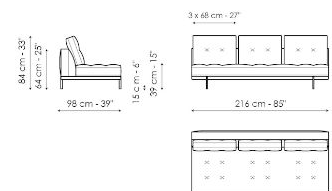

Data sheet

Sofa 268
Width: 268cm
Depth: 98cm
Height: 84cm

Sofa 244
Width: 244cm
Depth: 98cm
Height: 84cm

Sofa 196
Width: 196cm
Depth: 98cm
Height: 84cm

End section sofa 242
Width: 242cm
Depth: 98cm
Height: 84cm

End section sofa 170
Width: 170cm
Depth: 98cm
Height: 84cm

End section sofa 218
Width: 218cm
Depth: 98cm
Height: 84cm

End section with tray 266
Width: 266cm
Depth: 98cm
Height: 84cm

End section with tray 218
Width: 218cm
Depth: 98cm
Height: 84cm

Center section 216
Width: 216cm
Depth: 98cm
Height: 84cm

Center section 192

Width: 192cm
Depth: 98cm
Height: 84cm

Center section 144

Width: 144cm
Depth: 98cm
Height: 84cm

Central section with tray 264

Width: 264cm
Depth: 98cm
Height: 84cm

Central section with tray 240

Width: 240cm
Depth: 98cm
Height: 84cm

Central section with tray 192

Width: 192cm
Depth: 98cm
Height: 84cm

Dormeuse 242

Width: 242cm
Depth: 98cm
Height: 84cm

Dormeuse 218

Width: 218cm
Depth: 98cm
Height: 84cm