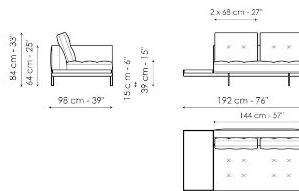

Data sheet

Sofa 268
Width: 268cm
Depth: 98cm
Height: 84cm

Sofa 244
Width: 244cm
Depth: 98cm
Height: 84cm

Sofa 196
Width: 196cm
Depth: 98cm
Height: 84cm

End section sofa 242
Width: 242cm
Depth: 98cm
Height: 84cm

End section sofa 170
Width: 170cm
Depth: 98cm
Height: 84cm

End section sofa 218
Width: 218cm
Depth: 98cm
Height: 84cm

End section with tray 266
Width: 266cm
Depth: 98cm
Height: 84cm

End section with tray 218
Width: 218cm
Depth: 98cm
Height: 84cm

Center section 216
Width: 216cm
Depth: 98cm
Height: 84cm

Center section 192

Width: 192cm
Depth: 98cm
Height: 84cm

Center section 144

Width: 144cm
Depth: 98cm
Height: 84cm

Central section with tray 264

Width: 264cm
Depth: 98cm
Height: 84cm

Central section with tray 240

Width: 240cm
Depth: 98cm
Height: 84cm

Central section with tray 192

Width: 192cm
Depth: 98cm
Height: 84cm

Dormeuse 242

Width: 242cm
Depth: 98cm
Height: 84cm

Dormeuse 218

Width: 218cm
Depth: 98cm
Height: 84cm