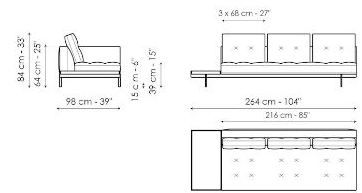

Data sheet

Sofa 268
Width: 268cm
Depth: 98cm
Height: 84cm

Sofa 244
Width: 244cm
Depth: 98cm
Height: 84cm

Sofa 196
Width: 196cm
Depth: 98cm
Height: 84cm

End section sofa 242
Width: 242cm
Depth: 98cm
Height: 84cm

End section sofa 170
Width: 170cm
Depth: 98cm
Height: 84cm

End section sofa 218
Width: 218cm
Depth: 98cm
Height: 84cm

End section with tray 266
Width: 266cm
Depth: 98cm
Height: 84cm

End section with tray 218
Width: 218cm
Depth: 98cm
Height: 84cm

Center section 216
Width: 216cm
Depth: 98cm
Height: 84cm

Center section 192

Width: 192cm
Depth: 98cm
Height: 84cm

Center section 144

Width: 144cm
Depth: 98cm
Height: 84cm

Central section with tray 264

Width: 264cm
Depth: 98cm
Height: 84cm

Central section with tray 240

Width: 240cm
Depth: 98cm
Height: 84cm

Central section with tray 192

Width: 192cm
Depth: 98cm
Height: 84cm

Dormeuse 242

Width: 242cm
Depth: 98cm
Height: 84cm

Dormeuse 218

Width: 218cm
Depth: 98cm
Height: 84cm