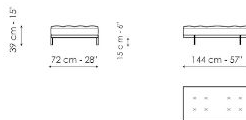

Center section 216
Width: 216cm
Depth: 98cm
Height: 84cm

Center section 192

Width: 192cm
Depth: 98cm
Height: 84cm

Center section 144

Width: 144cm
Depth: 98cm
Height: 84cm

Central section with tray 264

Width: 264cm
Depth: 98cm
Height: 84cm

Central section with tray 240

Width: 240cm
Depth: 98cm
Height: 84cm

Central section with tray 192

Width: 192cm
Depth: 98cm
Height: 84cm

Dormeuse 242

Width: 242cm
Depth: 98cm
Height: 84cm

Dormeuse 218

Width: 218cm
Depth: 98cm
Height: 84cm

Dormeuse 170

Width: 170cm
Depth: 98cm
Height: 84cm

Penisola 216

Width: 216cm
Depth: 98cm
Height: 84cm

Penisola 192
 Width: 192cm
 Depth: 98cm
 Height: 84cm

Penisola 144
 Width: 144cm
 Depth: 98cm
 Height: 84cm

Meridiana
 Width: 242cm
 Depth: 98cm
 Height: 84cm

Chaise longue
 Width: 170cm
 Depth: 98cm
 Height: 84cm

Chaise large
 Width: 218cm
 Depth: 96cm
 Height: 84cm

Pouf
 Width: 144cm
 Depth: 72cm
 Height: 39cm