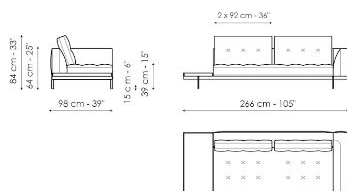

Data sheet

Sofa 268
Width: 268cm
Depth: 98cm
Height: 84cm

Sofa 244
Width: 244cm
Depth: 98cm
Height: 84cm

Sofa 196
Width: 196cm
Depth: 98cm
Height: 84cm

End section sofa 242
Width: 242cm
Depth: 98cm
Height: 84cm

End section sofa 170
Width: 170cm
Depth: 98cm
Height: 84cm

End section sofa 218
Width: 218cm
Depth: 98cm
Height: 84cm

End section with tray 266
Width: 266cm
Depth: 98cm
Height: 84cm

End section with tray 218
Width: 218cm
Depth: 98cm
Height: 84cm

Center section 216
Width: 216cm
Depth: 98cm
Height: 84cm

Center section 192

Width: 192cm
Depth: 98cm
Height: 84cm

Center section 144

Width: 144cm
Depth: 98cm
Height: 84cm

Central section with tray 264

Width: 264cm
Depth: 98cm
Height: 84cm

Height: 27cm

Armrest 68

Width: 68cm

Depth: cm

Height: 31cm

Armrest 116

Width: 116cm

Depth: cm