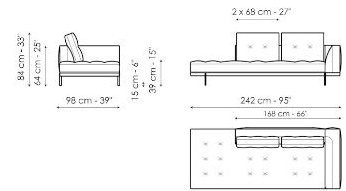

Data sheet

Sofa 268
Width: 268cm
Depth: 98cm
Height: 84cm

Sofa 244
Width: 244cm
Depth: 98cm
Height: 84cm

Sofa 196
Width: 196cm
Depth: 98cm
Height: 84cm

End section sofa 242
Width: 242cm
Depth: 98cm
Height: 84cm

End section sofa 170
Width: 170cm
Depth: 98cm
Height: 84cm

End section sofa 218
Width: 218cm
Depth: 98cm
Height: 84cm

End section with tray 266
Width: 266cm
Depth: 98cm
Height: 84cm

End section with tray 218
Width: 218cm
Depth: 98cm
Height: 84cm

Center section 216
Width: 216cm
Depth: 98cm
Height: 84cm

Center section 192

Width: 192cm
Depth: 98cm
Height: 84cm

Center section 144

Width: 144cm
Depth: 98cm
Height: 84cm

Central section with tray 264

Width: 264cm
Depth: 98cm
Height: 84cm

Central section with tray 240

Width: 240cm
Depth: 98cm
Height: 84cm

Central section with tray 192

Width: 192cm
Depth: 98cm
Height: 84cm

Dormeuse 242

Width: 242cm
Depth: 98cm
Height: 84cm

Dormeuse 218

Width: 218cm
Depth: 98cm
Height: 84cm