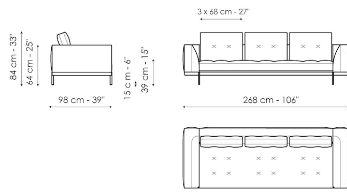

Data sheet

Sofa 268
Width: 268cm
Depth: 98cm
Height: 84cm

Sofa 244
Width: 244cm
Depth: 98cm
Height: 84cm

Sofa 196
Width: 196cm
Depth: 98cm
Height: 84cm

End section sofa 242
Width: 242cm
Depth: 98cm
Height: 84cm

End section sofa 170
Width: 170cm
Depth: 98cm
Height: 84cm

End section sofa 218
Width: 218cm
Depth: 98cm
Height: 84cm

End section with tray 266
Width: 266cm
Depth: 98cm
Height: 84cm

End section with tray 218
Width: 218cm
Depth: 98cm
Height: 84cm

Center section 216
Width: 216cm
Depth: 98cm
Height: 84cm

Center section 192

Width: 192cm
Depth: 98cm
Height: 84cm

Center section 144

Width: 144cm
Depth: 98cm
Height: 84cm

Central section with tray 264

Width: 264cm
Depth: 98cm
Height: 84cm

Height: 27cm

Armrest 68

Width: 68cm

Depth: cm

Height: 31cm

Armrest 116

Width: 116cm

Depth: cm