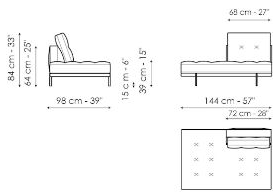

Center section 216
Width: 216cm
Depth: 98cm
Height: 84cm

Center section 192

Width: 192cm
Depth: 98cm
Height: 84cm

Center section 144

Width: 144cm
Depth: 98cm
Height: 84cm

Central section with tray 264

Width: 264cm
Depth: 98cm
Height: 84cm

Central section with tray 240

Width: 240cm
Depth: 98cm
Height: 84cm

Central section with tray 192

Width: 192cm
Depth: 98cm
Height: 84cm

Dormeuse 242

Width: 242cm
Depth: 98cm
Height: 84cm

Dormeuse 218

Width: 218cm
Depth: 98cm
Height: 84cm

Dormeuse 170

Width: 170cm
Depth: 98cm
Height: 84cm

Penisola 216

Width: 216cm
Depth: 98cm
Height: 84cm

Penisola 192
 Width: 192cm
 Depth: 98cm
 Height: 84cm

Penisola 144
 Width: 144cm
 Depth: 98cm
 Height: 84cm

Meridiana
 Width: 242cm
 Depth: 98cm
 Height: 84cm

Chaise longue
 Width: 170cm
 Depth: 98cm
 Height: 84cm

Chaise large
 Width: 218cm
 Depth: 96cm
 Height: 84cm

Pouf
 Width: 144cm
 Depth: 72cm
 Height: 39cm