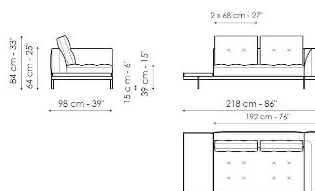

Data sheet

Sofa 268
Width: 268cm
Depth: 98cm
Height: 84cm

Sofa 244
Width: 244cm
Depth: 98cm
Height: 84cm

Sofa 196
Width: 196cm
Depth: 98cm
Height: 84cm

End section sofa 242
Width: 242cm
Depth: 98cm
Height: 84cm

End section sofa 170
Width: 170cm
Depth: 98cm
Height: 84cm

End section sofa 218
Width: 218cm
Depth: 98cm
Height: 84cm

End section with tray 266
Width: 266cm
Depth: 98cm
Height: 84cm

End section with tray 218
Width: 218cm
Depth: 98cm
Height: 84cm

Center section 216
Width: 216cm
Depth: 98cm
Height: 84cm

Center section 192

Width: 192cm
Depth: 98cm
Height: 84cm

Center section 144

Width: 144cm
Depth: 98cm
Height: 84cm

Central section with tray 264

Width: 264cm
Depth: 98cm
Height: 84cm

Height: 27cm

Armrest 68

Width: 68cm

Depth: cm

Height: 31cm

Armrest 116

Width: 116cm

Depth: cm