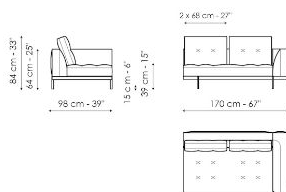

Data sheet

Sofa 268
Width: 268cm
Depth: 98cm
Height: 84cm

Sofa 244
Width: 244cm
Depth: 98cm
Height: 84cm

Sofa 196
Width: 196cm
Depth: 98cm
Height: 84cm

End section sofa 242
Width: 242cm
Depth: 98cm
Height: 84cm

End section sofa 170
Width: 170cm
Depth: 98cm
Height: 84cm

End section sofa 218
Width: 218cm
Depth: 98cm
Height: 84cm

End section with tray 266
Width: 266cm
Depth: 98cm
Height: 84cm

End section with tray 218
Width: 218cm
Depth: 98cm
Height: 84cm

Center section 216
Width: 216cm
Depth: 98cm
Height: 84cm

Center section 192

Width: 192cm
Depth: 98cm
Height: 84cm

Center section 144

Width: 144cm
Depth: 98cm
Height: 84cm

Central section with tray 264

Width: 264cm
Depth: 98cm
Height: 84cm

Height: 27cm

Armrest 68

Width: 68cm

Depth: cm

Height: 31cm

Armrest 116

Width: 116cm

Depth: cm