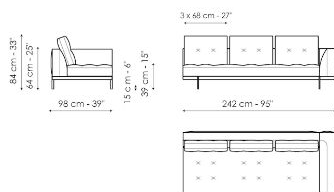

Data sheet

Sofa 268
Width: 268cm
Depth: 98cm
Height: 84cm

Sofa 244
Width: 244cm
Depth: 98cm
Height: 84cm

Sofa 196
Width: 196cm
Depth: 98cm
Height: 84cm

End section sofa 242
Width: 242cm
Depth: 98cm
Height: 84cm

End section sofa 170
Width: 170cm
Depth: 98cm
Height: 84cm

End section sofa 218
Width: 218cm
Depth: 98cm
Height: 84cm

End section with tray 266
Width: 266cm
Depth: 98cm
Height: 84cm

End section with tray 218
Width: 218cm
Depth: 98cm
Height: 84cm

Center section 216
Width: 216cm
Depth: 98cm
Height: 84cm

Center section 192

Width: 192cm
Depth: 98cm
Height: 84cm

Center section 144

Width: 144cm
Depth: 98cm
Height: 84cm

Central section with tray 264

Width: 264cm
Depth: 98cm
Height: 84cm

Height: 27cm

Armrest 68

Width: 68cm

Depth: cm

Height: 31cm

Armrest 116

Width: 116cm

Depth: cm