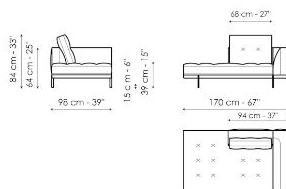

Center section 216
Width: 216cm
Depth: 98cm
Height: 84cm

Center section 192

Width: 192cm
Depth: 98cm
Height: 84cm

Center section 144

Width: 144cm
Depth: 98cm
Height: 84cm

Central section with tray 264

Width: 264cm
Depth: 98cm
Height: 84cm

Central section with tray 240

Width: 240cm
Depth: 98cm
Height: 84cm

Central section with tray 192

Width: 192cm
Depth: 98cm
Height: 84cm

Dormeuse 242

Width: 242cm
Depth: 98cm
Height: 84cm

Dormeuse 218

Width: 218cm
Depth: 98cm
Height: 84cm

Dormeuse 170

Width: 170cm
Depth: 98cm
Height: 84cm

Penisola 216

Width: 216cm
Depth: 98cm
Height: 84cm

Penisola 192
 Width: 192cm
 Depth: 98cm
 Height: 84cm

Penisola 144
 Width: 144cm
 Depth: 98cm
 Height: 84cm

Meridiana
 Width: 242cm
 Depth: 98cm
 Height: 84cm

Chaise longue
 Width: 170cm
 Depth: 98cm
 Height: 84cm

Chaise large
 Width: 218cm
 Depth: 96cm
 Height: 84cm

Pouf
 Width: 144cm
 Depth: 72cm
 Height: 39cm