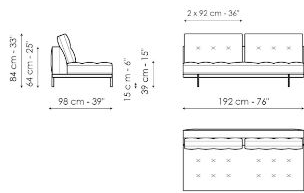

Data sheet

Sofa 268
Width: 268cm
Depth: 98cm
Height: 84cm

Sofa 244
Width: 244cm
Depth: 98cm
Height: 84cm

Sofa 196
Width: 196cm
Depth: 98cm
Height: 84cm

End section sofa 242
Width: 242cm
Depth: 98cm
Height: 84cm

End section sofa 170
Width: 170cm
Depth: 98cm
Height: 84cm

End section sofa 218
Width: 218cm
Depth: 98cm
Height: 84cm

End section with tray 266
Width: 266cm
Depth: 98cm
Height: 84cm

End section with tray 218
Width: 218cm
Depth: 98cm
Height: 84cm

Center section 216
Width: 216cm
Depth: 98cm
Height: 84cm

Center section 192

Width: 192cm
Depth: 98cm
Height: 84cm

Center section 144

Width: 144cm
Depth: 98cm
Height: 84cm

Central section with tray 264

Width: 264cm
Depth: 98cm
Height: 84cm

Central section with tray 240

Width: 240cm
Depth: 98cm
Height: 84cm

Central section with tray 192

Width: 192cm
Depth: 98cm
Height: 84cm

Dormeuse 242

Width: 242cm
Depth: 98cm
Height: 84cm

Dormeuse 218

Width: 218cm
Depth: 98cm
Height: 84cm