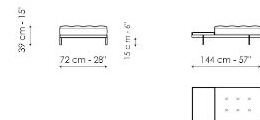

Center section 216
Width: 216cm
Depth: 98cm
Height: 84cm

Center section 192

Width: 192cm
Depth: 98cm
Height: 84cm

Center section 144

Width: 144cm
Depth: 98cm
Height: 84cm

Central section with tray 264

Width: 264cm
Depth: 98cm
Height: 84cm

Meridiana
 Width: 242cm
 Depth: 98cm
 Height: 84cm

Chaise longue
 Width: 170cm
 Depth: 98cm
 Height: 84cm

Chaise large
 Width: 218cm
 Depth: 96cm
 Height: 84cm

Pouf
 Width: 144cm
 Depth: 72cm
 Height: 39cm

Pouf with tray
 Width: 144cm
 Depth: 72cm
 Height: 39cm

Magazine holder armrest

Width: 95cm

Depth: 24cm

Height: 27cm

Coffee table

Width: 68cm

Depth: 24cm

Height: 27cm

Armrest 68

Width: 68cm

Depth: cm

Height: 31cm

Armrest 116

Width: 116cm

Depth: cm