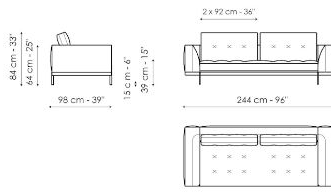

Data sheet

Sofa 268
Width: 268cm
Depth: 98cm
Height: 84cm

Sofa 244
Width: 244cm
Depth: 98cm
Height: 84cm

Sofa 196
Width: 196cm
Depth: 98cm
Height: 84cm

End section sofa 242
Width: 242cm
Depth: 98cm
Height: 84cm

End section sofa 170
Width: 170cm
Depth: 98cm
Height: 84cm

End section sofa 218
Width: 218cm
Depth: 98cm
Height: 84cm

End section with tray 266
Width: 266cm
Depth: 98cm
Height: 84cm

End section with tray 218
Width: 218cm
Depth: 98cm
Height: 84cm

Center section 216
Width: 216cm
Depth: 98cm
Height: 84cm

Center section 192

Width: 192cm
Depth: 98cm
Height: 84cm

Center section 144

Width: 144cm
Depth: 98cm
Height: 84cm

Central section with tray 264

Width: 264cm
Depth: 98cm
Height: 84cm

Height: 27cm

Armrest 68

Width: 68cm

Depth: cm

Height: 31cm

Armrest 116

Width: 116cm

Depth: cm