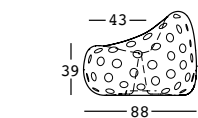

airball sofa

design Alberto Brogliato

STRUTTURA/STRUCTURE

PE - Polietilene/Polyethylene
colore base/basic colour

6283

GROSS WEIGHT:

kg 30,2

DETAILS:

Fori da 6 cm/
6 cm holes

airball sofa light

design Alberto Brogliato

STRUTTURA/STRUCTURE

PE - Polietilene/Polyethylene
colore base/basic colour

6283

KIT LUCE/LIGHT KIT

GROSS WEIGHT: