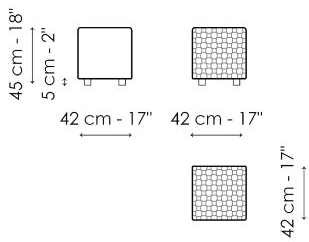

Data sheet

Pouf 145x45

Width: 145cm
Depth: 45cm
Height: 39cm

Pouf 73x45

Width: 73cm
Depth: 45cm
Height: 39cm

Pouf 73x73

Width: 73cm
Depth: 73cm
Height: 39cm

Pouf 42x42

Width: 42cm
Depth: 42cm
Height: 45cm

Finishes

FEET

Wood

Wood
Anthracite grey

Materials, fabrics, leathers, colors and finishes are approximate and may slightly differ from actual ones. You can find the complete collection of Bonaldo fabrics and leathers on the website