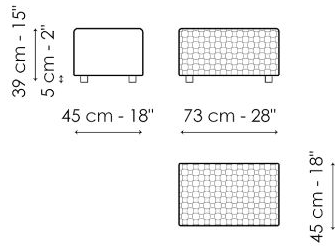

aesthetics and practicality come together. The Intrecci collection includes a bench seat and poufs in three different sizes, designed to fit every need and to create coordinated environments. The removable upholstery is available in fabric or leather.

Data sheet

Pouf 145x45

Width: 145cm
Depth: 45cm
Height: 39cm

Pouf 73x45

Width: 73cm
Depth: 45cm
Height: 39cm

Pouf 73x73

Width: 73cm
Depth: 73cm
Height: 39cm

Pouf 42x42

Width: 42cm
Depth: 42cm
Height: 45cm

Finishes

FEET

Wood

Wood
Anthracite grey

Materials, fabrics, leathers, colors and finishes are approximate and may slightly differ from actual ones. You can find the complete collection of Bonaldo fabrics and leathers on the website