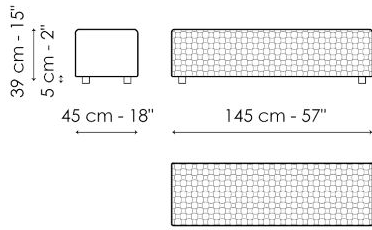

Data sheet

Pouf 145x45

Width: 145cm
Depth: 45cm
Height: 39cm

Pouf 73x45

Width: 73cm
Depth: 45cm
Height: 39cm

Pouf 73x73

Width: 73cm
Depth: 73cm
Height: 39cm

Pouf 42x42

Width: 42cm
Depth: 42cm
Height: 45cm

Finishes

FEET

Wood

Wood
Anthracite grey

Materials, fabrics, leathers, colors and finishes are approximate and may slightly differ from actual ones. You can find the complete collection of Bonaldo fabrics and leathers on the website