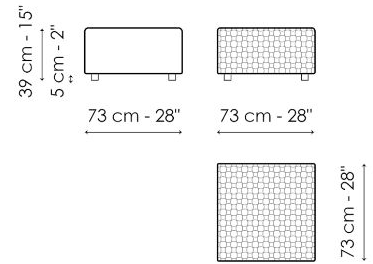

Data sheet

Pouf 145x45

Width: 145cm
Depth: 45cm
Height: 39cm

Pouf 73x45

Width: 73cm
Depth: 45cm
Height: 39cm

Pouf 73x73

Width: 73cm
Depth: 73cm
Height: 39cm

Pouf 42x42

Width: 42cm
Depth: 42cm
Height: 45cm

Finishes

FEET

Wood

Wood
Anthracite grey

Materials, fabrics, leathers, colors and finishes are approximate and may slightly differ from actual ones. You can find the complete collection of Bonaldo fabrics and leathers on the website