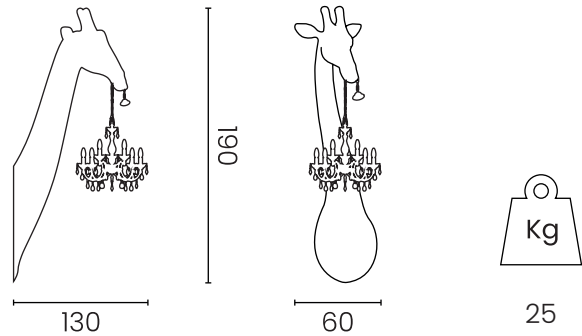

Giraffe In Love Wall Lamp

DESIGN MARCANTONIO

Indoor wall Lamp in batch-colored recyclable polyethylene with methacrylate chandelier. Metal support for wall hanging included. E14 bulbs not included.

Materials

Body: Recyclable polyethylene
Chandelier: PMMA

Main specifications

Lamp category: 12 x E14 MAX 40W-230V~50Hz
Voltage (V): 220-240AC
Light color (K): 3000 (recommended)
Light emission: Direct
Control: On/off switch
Dimmable: No
Plug type: Direct electrical grid wiring
Product use: Indoor dry location

Packaging

No. of parcels: 2
Giraffe
Weight (kg): 10
Volume (m³): 0.63
Dimensions (LxWxH): 190 x 55 x 60 cm

Chandelier
Weight (kg): 10
Volume (m³): 0,2
Dimensions (LxWxH): 60 x 60 x 57.5 cm

Made in Italy