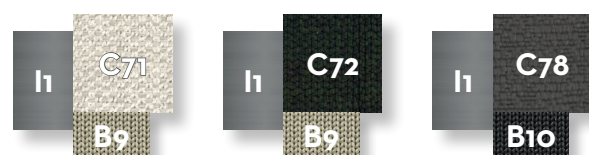

SUNBED / CODE: GEOLET

KG 28,0 | unit 1 0.45 mc | ☁️☀️ | 🔧

Width 201 | Depth 81 | Height 23 | H. cushion 10