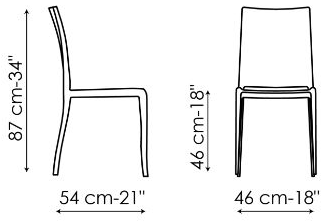

suitable for indoor, outdoor and contract use. The Pangea plastic chair is a soft seat, but one with strong lines, characterised by balanced proportions. Pleasant and suitable for numerous environments, it is marked by a balanced essentiality that allows it to enter into dialogue with different styles and worlds, embodying a new interaction between functionality and aesthetic personality.

Data sheet

Pangea

Width: 46cm

Depth: 54cm

Height: 87cm

Finishes

FINISH

Plastic