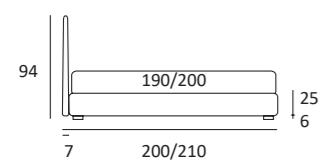

GOOD RIM FILO