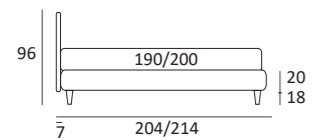

GOOD RIM LIFT