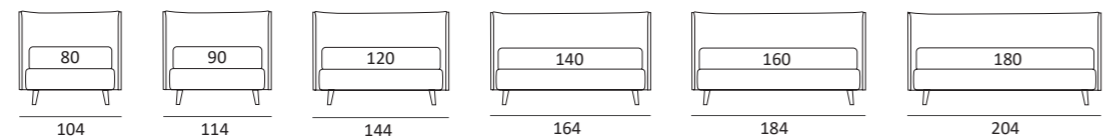

GOOD RIM LIFT

DI SERIE:
Piede in legno **Log** h cm 18, colore wengè

OPTIONAL:
Piede in legno **Log** h cm 18, colori bianco, naturale
Piede in metallo **Bill** e **Tube** h cm 18, finitura marrone moka
Piede in metallo **Glam**, **Peak** e **Wily** h cm 18, finitura cromo, colori polvere, seta
Piede in metallo **Hop** e **Max** h cm 18, finitura manganese

AS STANDARD:
Log wooden foot H 18 cm, colour: wenge

OPTIONALS:
Log wooden foot H 18 cm, colours: white, natural
Bill and **Tube** metal foot H 18 cm, brown mocha finish
Glam, **Peak** and **Wily** metal foot H 18 cm, chrome finish, colours: powder, silk
Hop and **Max** metal foot H 18 cm, manganese finish