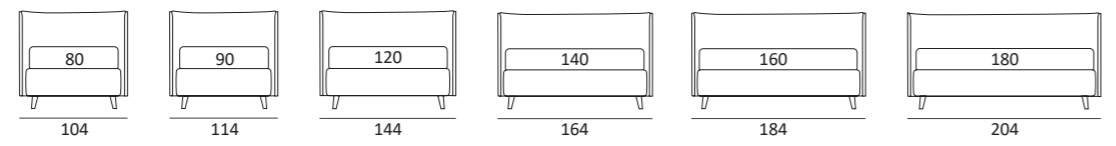

GOOD RIM COMPATTO

DI SERIE:
Piede in legno **Log** h cm 14, colore wengè

OPTIONAL:
Piede in legno **Log** h cm 14, colori bianco, naturale
Piede in metallo **Bill** e **Tube** h cm 14, finitura marrone moka
Piede in metallo **Glam**, **Peak** e **Wily** h cm 14, finitura cromo, colori polvere, seta
Piede in metallo **Hop** e **Max** h cm 14, finitura manganese

AS STANDARD:
Log wooden foot H 14 cm, colour: wenge

OPTIONALS:
Log wooden foot H 14 cm, colours: white, natural
Bill and **Tube** metal foot H 14 cm, brown mocha finish
Glam, **Peak** and **Wily** metal foot H 14 cm, chrome finish, colours: powder, silk
Hop and **Max** metal foot H 14 cm, manganese finish