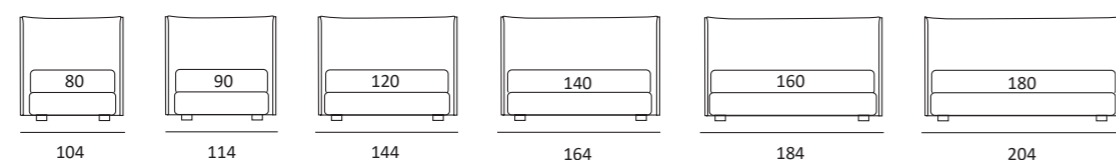

GOOD RIM FILO

DI SERIE:
Piede in legno **Cubic** h cm 6, colore wengè

OPTIONAL:
Piede in legno **Cubic** h cm 6-10, colori grigio, wengè
Ruote **Carry**

AS STANDARD:
Cubic wooden foot H 6 cm, colour: wenge

OPTIONALS:
Cubic wooden foot H 6-10 cm, colours: grey, wenge
Carry wheels

Tipologie piedi e ruote / Feet and Wheels

PIEDI IN LEGNO WOOD FEET

PIEDI IN METALLO METAL FEET

RUOTA WHEEL